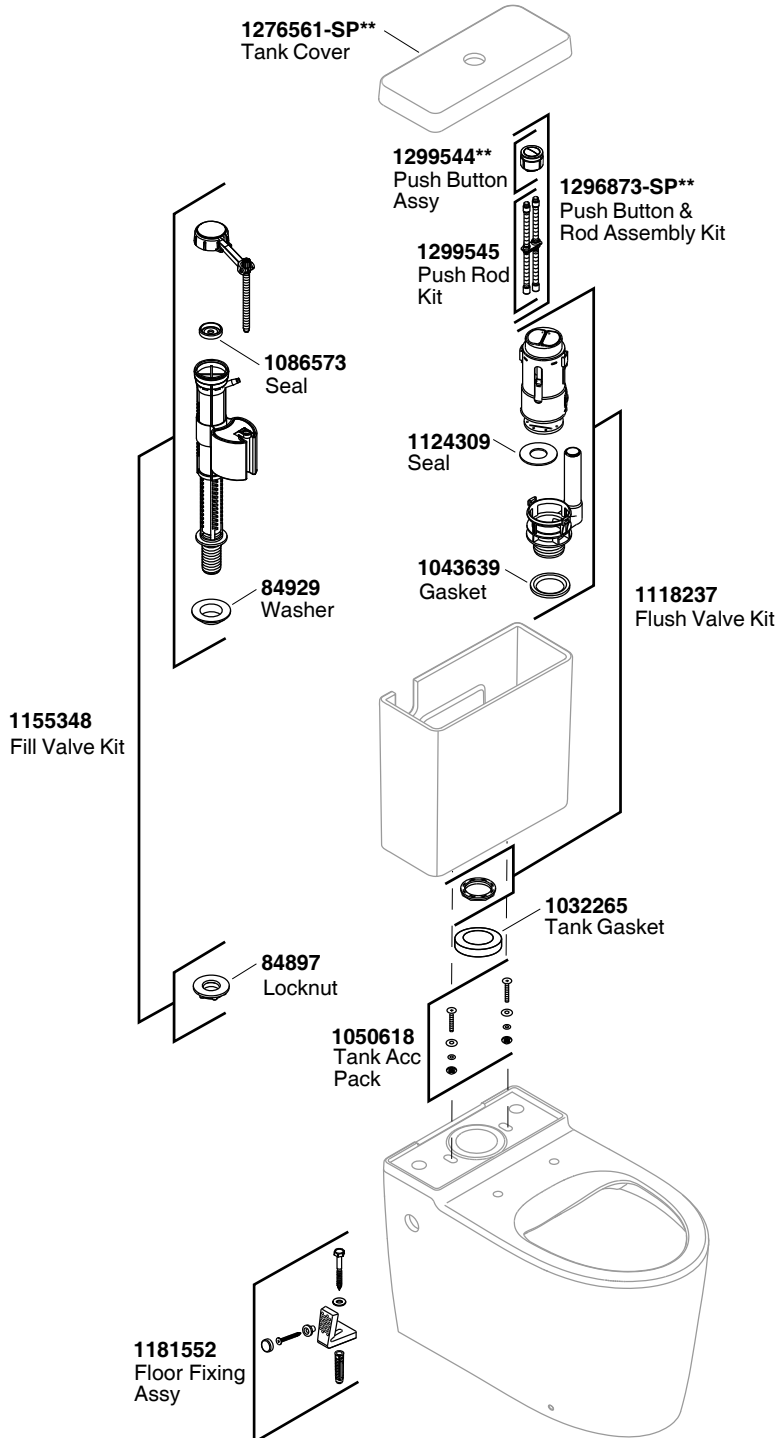

Model Toilet	Bowl	Tank	Seat	Connector
K-24063K-**-	K-76077K-**-	K-76616K-**-	K-22756K-**-	1084337-A
K-24064K-**-	K-76077K-**-	K-76616K-**-	K-23207K-**-	1084337-A

22756K--**
Parliament Grande Slim Toilet Seat

1376762
Hardware Kit

1376761
Hinge Assy

23207K--**
Parliament Grande Function Seat

1376762
Hardware Kit

1392905
Hinge Assy

1287444
Night Light & Scent Function Module

K-7723T-B-NA
Scent Pack (Assortment)

K-7731T-B-NA
Soft & Fresh Laundry Scent

K-7766T-B-NA
Soft & Avocado Spa Scent

K-7729T-B-NA
Garden Waterfall Scent

1084337-A
S-Trap Connector Assembly

1067854
Gasket

**Finish/color code must be specified when ordering.