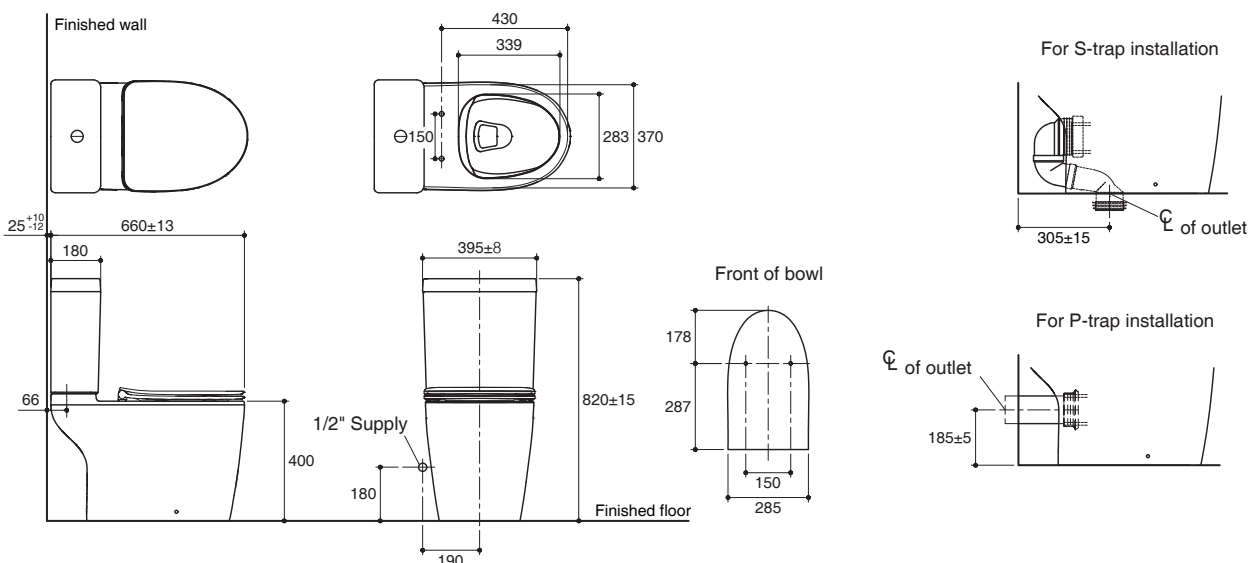

Features

- Vitreous china
- Round front bowl
- Includes Slim seat, Function seat
- Includes polished chrome push button
- Wash down flushing system with rimless technology
- Dual flush 2.6/4 liter per flush
- 305 mm rough-in for S-trap
- 660 x 395 x 820 mm

Codes/Standards Applicable

Specified model meets or exceeds the following:

- SS574

TWO-PIECE TOILET WITH SEAT K-24065K / K-24066K

Technical Information

Fixture:	
Configuration	two-piece, round front
Water per flush	2.6/4 liter
Passageway	51 mm
Water area	127 x 102 mm
Water depth from rim	210 mm
Seat post hole centers	150 mm

Installation Notes

Install this product according to the installation guide.

Required Accessories		
1065832	Water supply hose, stainless	CP: Polished chrome
1265885-SP	Shut off valve	CP: Polished chrome

Optional Accessory	
1138552	P-trap connector assy

Dimensions are approximate.

Unit: mm

Note: The recommended dimension for installation can be adjusted according to user preferences and layout.

Product Diagram