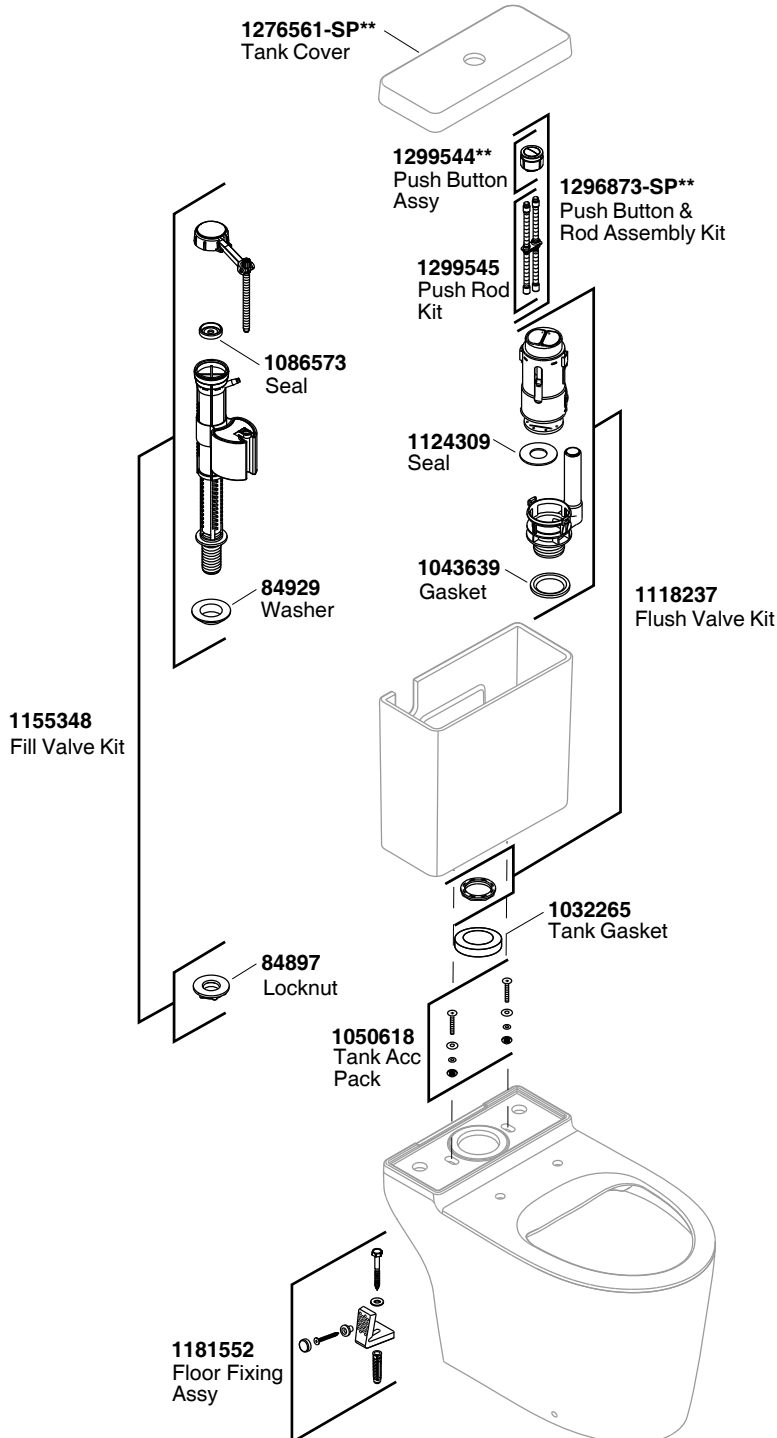

Model Toilet	Bowl	Tank	Seat	Connector
K-24067K-**	K-76189K-**	K-76993K-**	K-22756K-**	1084337-A
K-24068K-**	K-76189K-**	K-76993K-**	K-23207K-**	1084337-A

22756K-**
Parliament Grande Slim Toilet Seat

1376762
Hardware Kit

1376761
Hinge Assy

23207K-**
Parliament Grande Function Seat

1376762
Hardware Kit

1392905
Hinge Assy

1287444
Night Light & Scent Function Module

K-7723T-B-NA
Scent Pack (Assortment)

K-7731T-B-NA
Soft & Fresh Laundry Scent

K-7766T-B-NA
Soft & Avocado Spa Scent

K-7729T-B-NA
Garden Waterfall Scent

1084337-A
S-Trap Connector Assembly

1067854
Gasket

**Finish/color code must be specified when ordering.