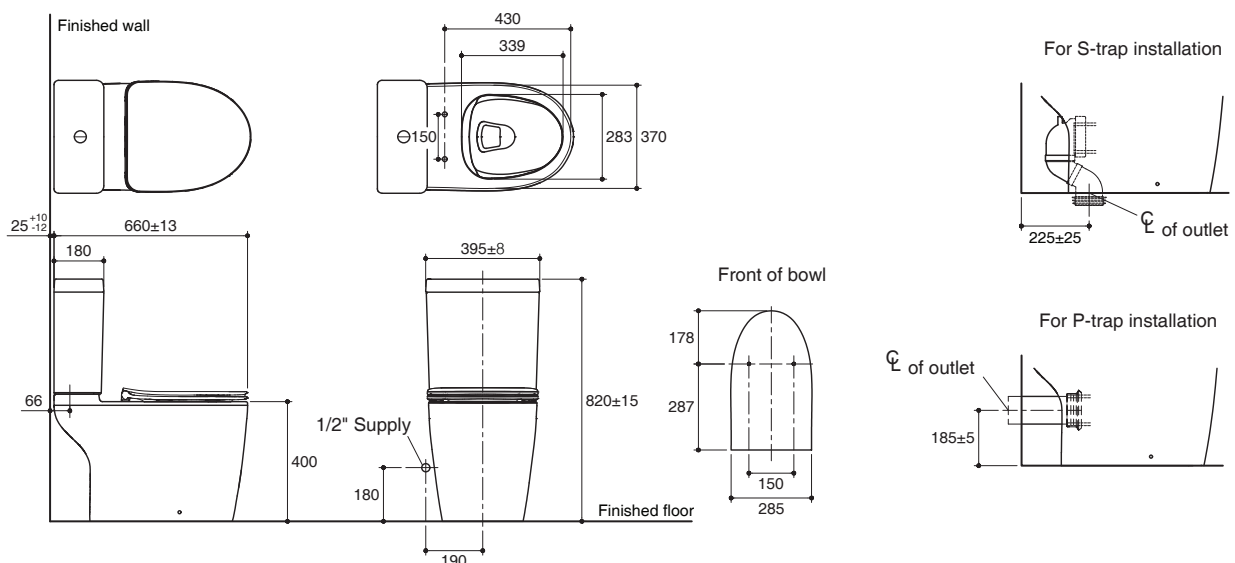

### Features

- Vitreous china
- Round front bowl
- Includes Slim seat, Function seat
- Includes polished chrome push button
- Wash down flushing system with rimless technology
- Dual flush 3/6 liter per flush
- 225 mm rough-in for S-trap
- 660 x 395 x 820 mm

### Technical Information

Fixture:	
Configuration	two-piece, round front
Water per flush	3/6 liter
Passageway	51 mm
Water area	127 x 102 mm
Water depth from rim	210 mm
Seat post hole centers	150 mm

Included Components:	
Bowl	K-76189K
Tank	K-76191K
Tank cover	1276561-SP
Slim seat	K-22756K
Function seat (for K-24070K)	K-23207K
S-trap connector assy	1066987

### Specified Model

Model	Description	Color/Finished
K-24069K	Parliament Grande non-back to wall two-piece toilet, S-trap with Slim seat	0: White
K-24070K	Parliament Grande non-back to wall two-piece toilet, S-trap with Function seat	0: White

Dimensions are approximate.

Unit: mm

Note: The recommended dimension for installation can be adjusted according to user preferences and layout.