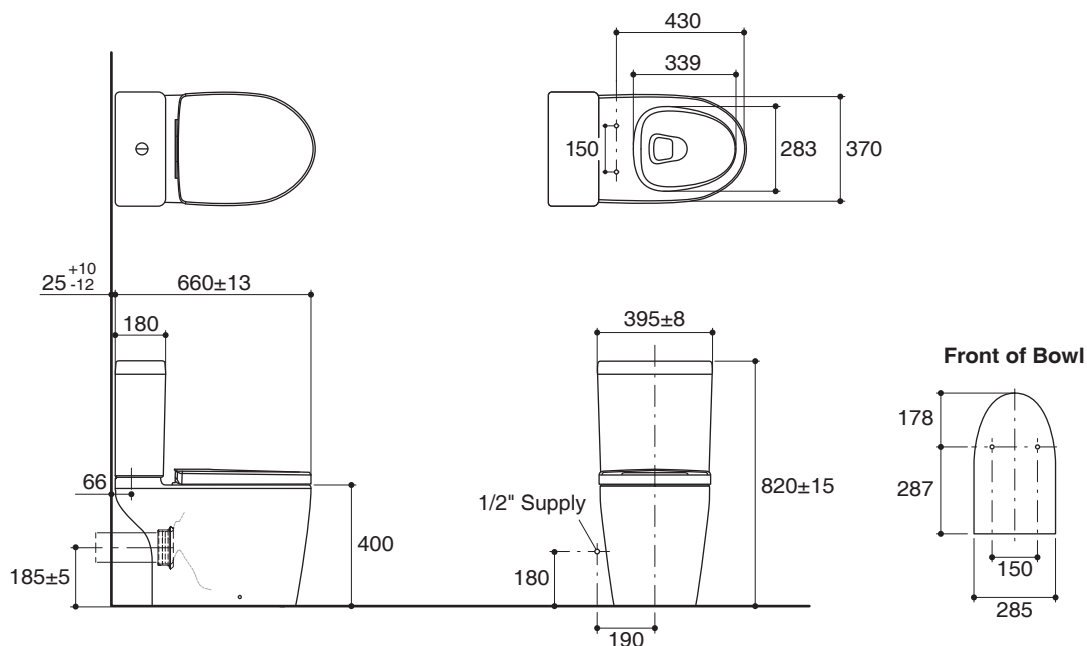

Features

- Vitreous china
- Round-front bowl
- Includes Slim seat, Function seat
- Includes polished chrome push button
- Wash down flushing system with rimless technology
- Dual flush 3/6 liter per flush
- 185 mm rough-in for P-trap
- 660 x 395 x 820 mm

TWO-PIECE TOILET WITH SEAT K-24069H / K-24070H

Codes/Standards Applicable

Specified model meets or exceeds the following:

- BS/EN 997:2003

Technical Information

Fixture:	
Configuration	two-piece, round-front
Water per flush	3/6 liter
Passageway	51 mm
Water area	127 x 102 mm
Water depth from rim	210 mm
Seat post hole centers	150 mm

Included Components:	
Bowl	K-76189H
Tank	K-76191H
Slim seat	K-22756K
Function seat (for K-24070H)	K-23207K

Installation Notes

Install this product according to the installation guide.

Specified Model

Model	Description	Color/Finished
K-24069H	Parliament Grande non-back to wall two-piece toilet with Slim seat	0: White
K-24070H	Parliament Grande non-back to wall two-piece toilet with Function seat	0: White

Required Accessories		
1065832	Water Supply Hose, Stainless	CP: Polished Chrome
1265885-SP	Shut Off Valve	CP: Polished Chrome
1138552	P-Trap Connector assy	

Dimensions are approximate.

Unit: mm

Note: The recommended dimension for installation can be adjusted according to user preferences and layout.