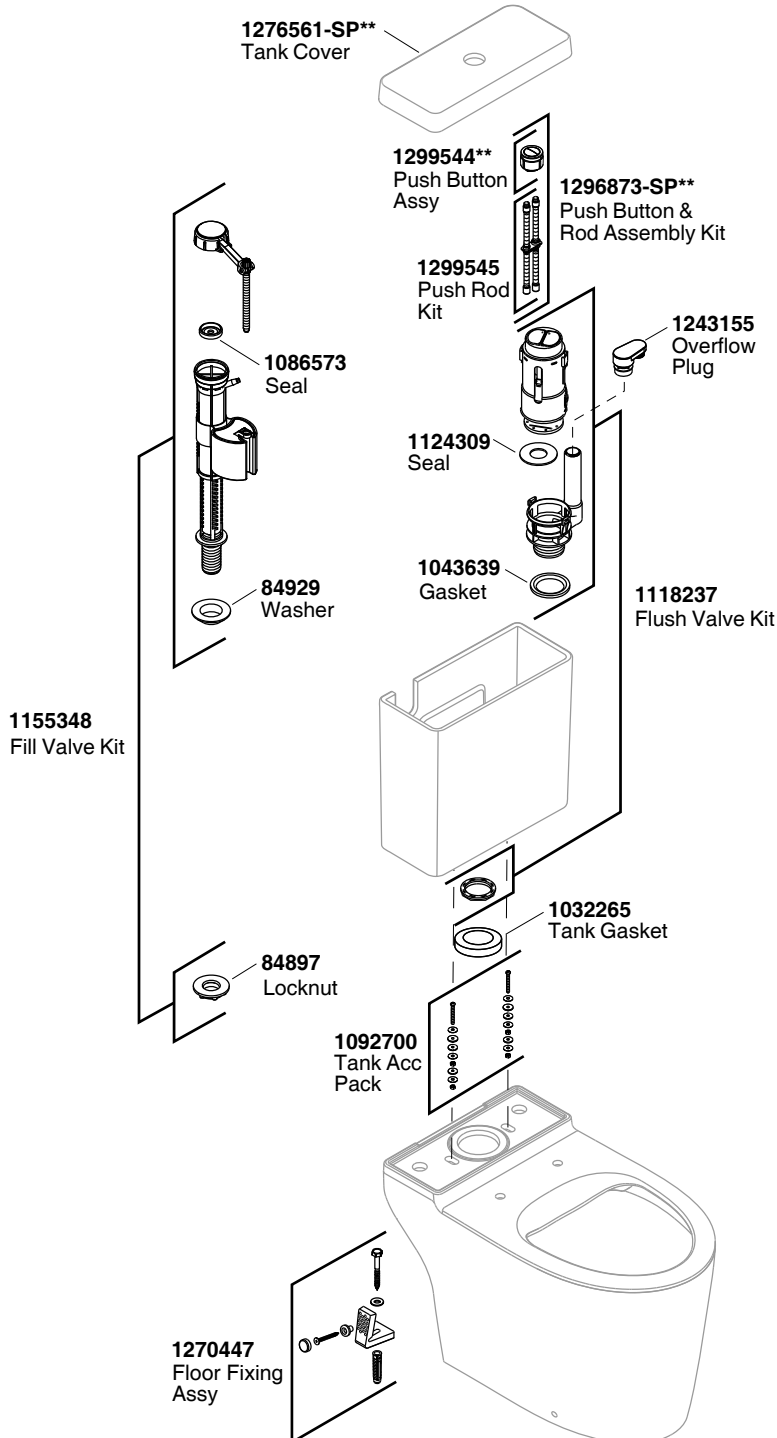

Model Toilet	Bowl	Tank	Seat
K-24069H-**	K-76189H-**	K-76191H-**	K-22756K-**
K-24070H-**	K-76189H-**	K-76191H-**	K-23207K-**

22756K-**
Parliament Grande Slim Toilet Seat

1376762
Hardware Kit

1376761
Hinge Assy

23207K-**
Parliament Grande Function Seat

1376762
Hardware Kit

1392905
Hinge Assy

1287444
Night Light & Scent Function Module

K-7723T-B-NA
Scent Pack (Assortment)

K-7731T-B-NA
Soft & Fresh Laundry Scent

K-7766T-B-NA
Soft & Avocado Spa Scent