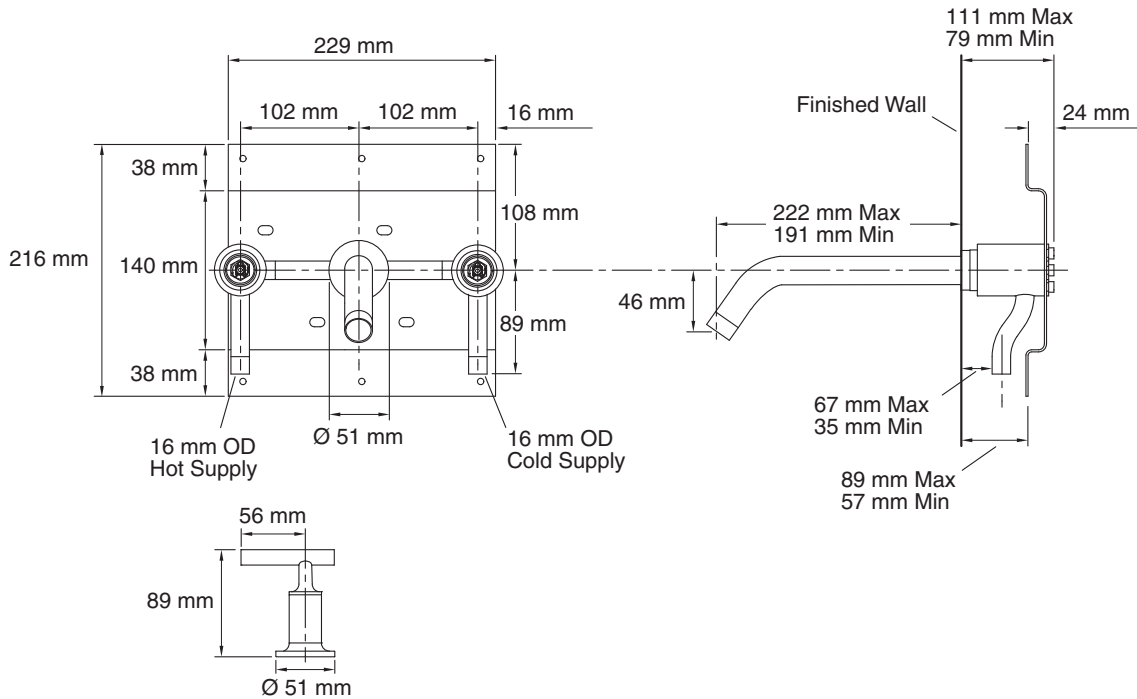

Minimum Pressure: 1.0 bar

Product Weight (kg): 4.0 - Lever Handle
4.0 - Cross Handle

Fixings Included: Yes

Guarantee (Years): 5

Flow Diagram

Additional Information: KOHLER® finishes resist corrosion and tarnishing, whilst solid brass construction ensures durability and reliability.

Dimensions (mm): Shown on next page

Purist® 2-Handle 3 Hole Wall-Mount Basin Mixer

14415W

Dimensions (mm):

14415W-4-CP

14415W-3-CP