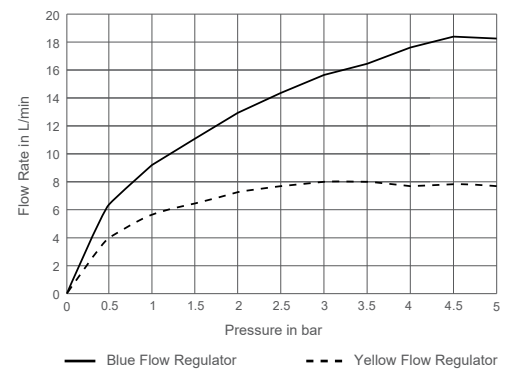

Minimum Pressure: 1.0 bar

Product Weight (kg): 4.0 - Lever Handle
4.0 - Cross Handle

Fixings Included: Yes

Guarantee (Years): 5

Flow Diagram

Additional Information: KOHLER® finishes resist corrosion and tarnishing, whilst solid brass construction ensures durability and reliability.