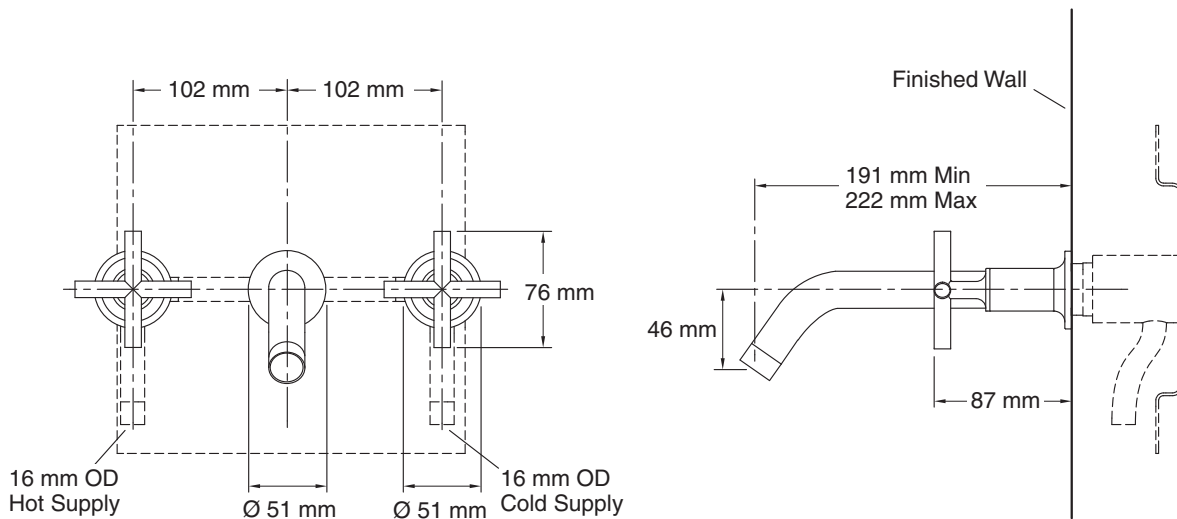

Minimum Pressure: 1.0 bar

Product Weight (kg): 4.0 - Lever Handle
4.0 - Cross Handle

Fixings Included: Yes

Guarantee (Years): 5

Flow Diagram

Additional Information: KOHLER® finishes resist corrosion and tarnishing, whilst solid brass construction ensures durability and reliability.

Dimensions (mm): Shown on next page

Purist® 2-Handle 3 Hole Wall-Mount Basin Mixer

14415W

Dimensions (mm):

14415W-4-CP

14415W-3-CP