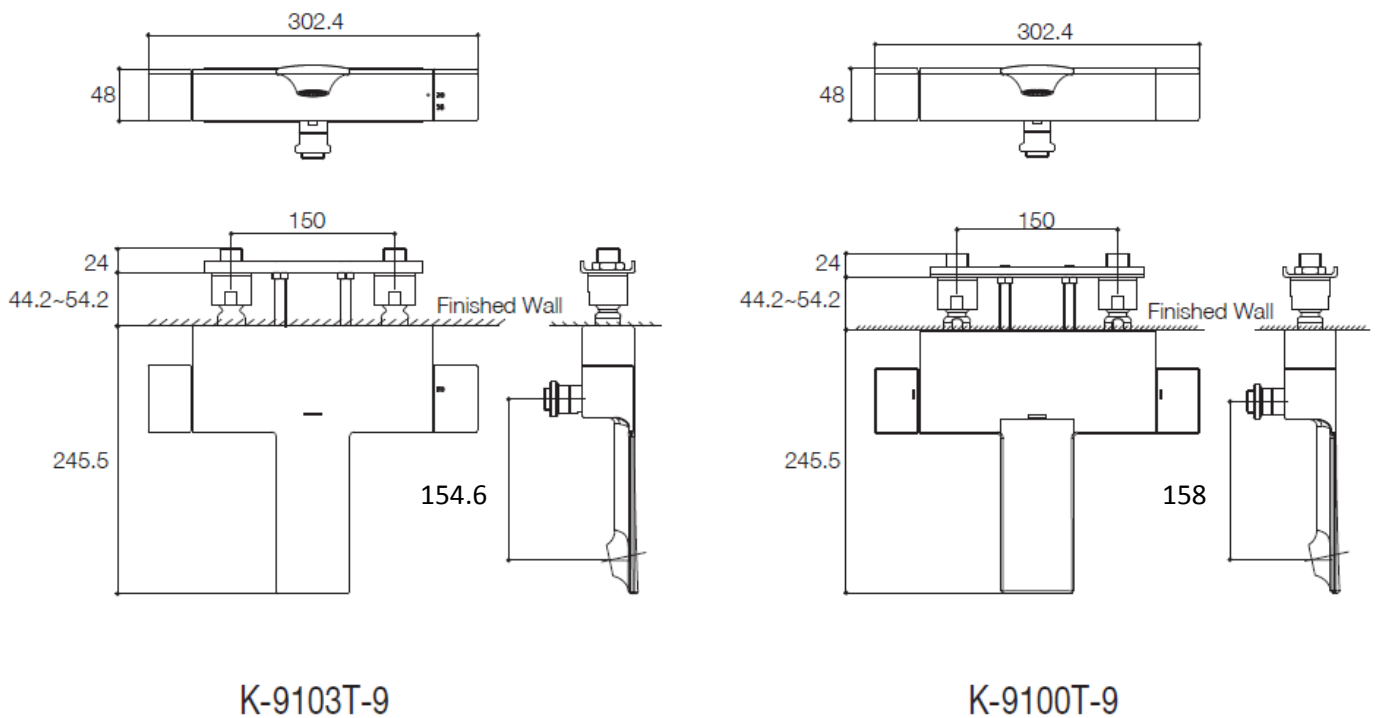

## STANCE WALL-MOUNT B/S FAUCET

Stance  
K-9103T-9  
K-9100T-9

### Product Specification:

Model	Reach	Includes	Finish
<b>STANCE Wall-Mount Thermostatic B/S Faucet</b>			
K-9103T-9	154.6 mm	Spout, thermostatic valve, aerator, handle, diverter, connector, shift multi-function handshower - square, flexible hose, shower bracket	-CP
<b>STANCE Wall-Mount B/S Faucet</b>			
K-9100T-9	158 mm	Spout, valve, aerator, handle, diverter, connector, shift multi-function handshower - square, flexible hose, shower bracket	-CP

### Product Dimension:

Please note that the above information are subject to change without notice.