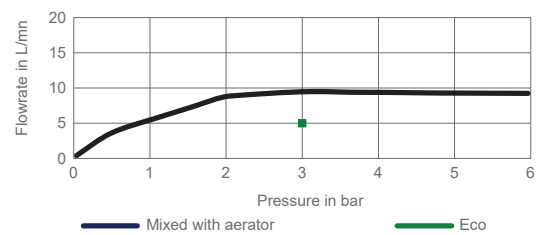

Aleo Single-Lever Kitchen Tap 99176W-4

Product Description: Aleo single-lever kitchen tap

Colour/Finish: Polished Chrome

Material: Brass Body

Minimum Pressure: 0.5 bar

Product Weight (kg): 2.8

Fixings Included: Yes

Guarantee (Years): 5

Additional Information: KOHLER® finishes resist corrosion and tarnishing, whilst solid brass construction ensures durability and reliability.

Flow Diagram

Dimensions (mm):

Kohler UK
 Sales and Technical: +44 (0) 800 001 4466
 info@kohler.co.uk
 www.KOHLER.co.uk