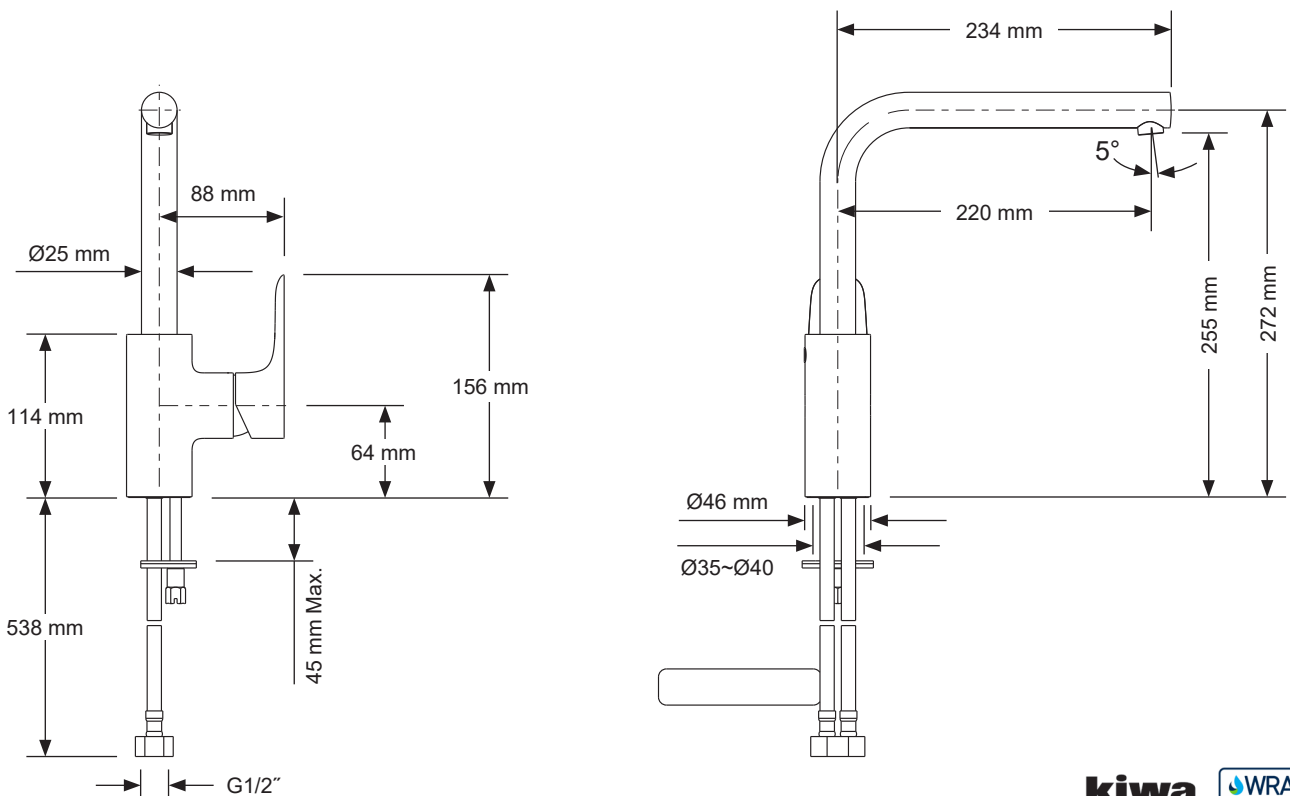

Aleo Single-Lever Kitchen Tap 99176W-4

Product Description: Aleo single-lever kitchen tap

Colour/Finish: Polished Chrome

Material: Brass Body

Minimum Pressure: 0.5 bar

Product Weight (kg): 2.8

Fixings Included: Yes

Guarantee (Years): 5

Additional Information: KOHLER® finishes resist corrosion and tarnishing, whilst solid brass construction ensures durability and reliability.

Flow Diagram

Dimensions (mm):

Kohler UK
 Sales and Technical: +44 (0) 800 001 4466
 info@kohler.co.uk
 www.KOHLER.co.uk