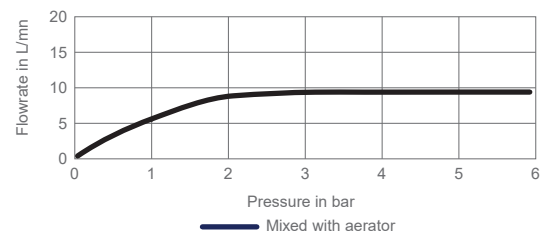

Aleo+ Single-Lever Kitchen Tap 72358D

**Product Description:** Aleo+ single-lever kitchen tap

**Colour/Finish:** Polished Chrome

**Material:** Brass Body

**Minimum Pressure:** 0.5 bar

**Product Weight (kg):** 1.7

**Dimensions (mm):**