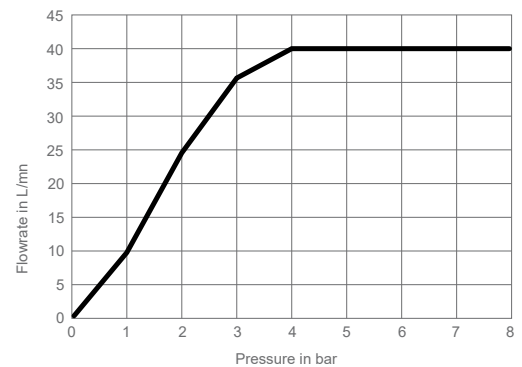

Colour/Finish: Polished Chrome

Material: Brass Body

Minimum Pressure: 0.5 bar

Product Weight (kg): 2.3

Fixings Included: Yes

Guarantee (Years): 5

Flow Diagram

Additional Information: KOHLER® finishes resist corrosion and tarnishing, whilst solid brass construction ensures durability and reliability.

Dimensions (mm):