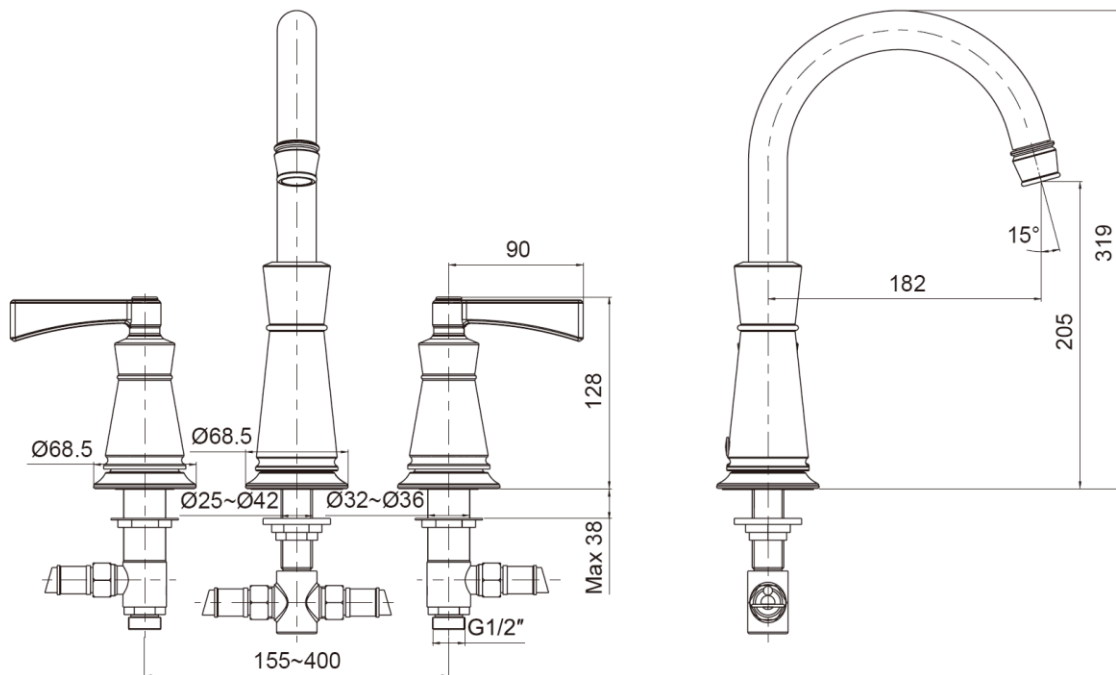

Product Specification:

Model	Spout	Includes	Finish	Note
	Reach#			
K-7501T-4	182 mm	Valve, handle, spout and aerator	Polished Chrome (-CP) Vibrant French Gold (-AF) Vibrant Brushed Nickel (-BN)	Compatible with K-8667T Revival Deck-Mount Diverter and Handshower or K-219T Memoirs Deck-Mount Diverter and Handshower

#Reach: the distance between the spout and center of the faucet opening hole

Product Dimension:

K-7501T-4

Please note that the above information are subject to change without notice.