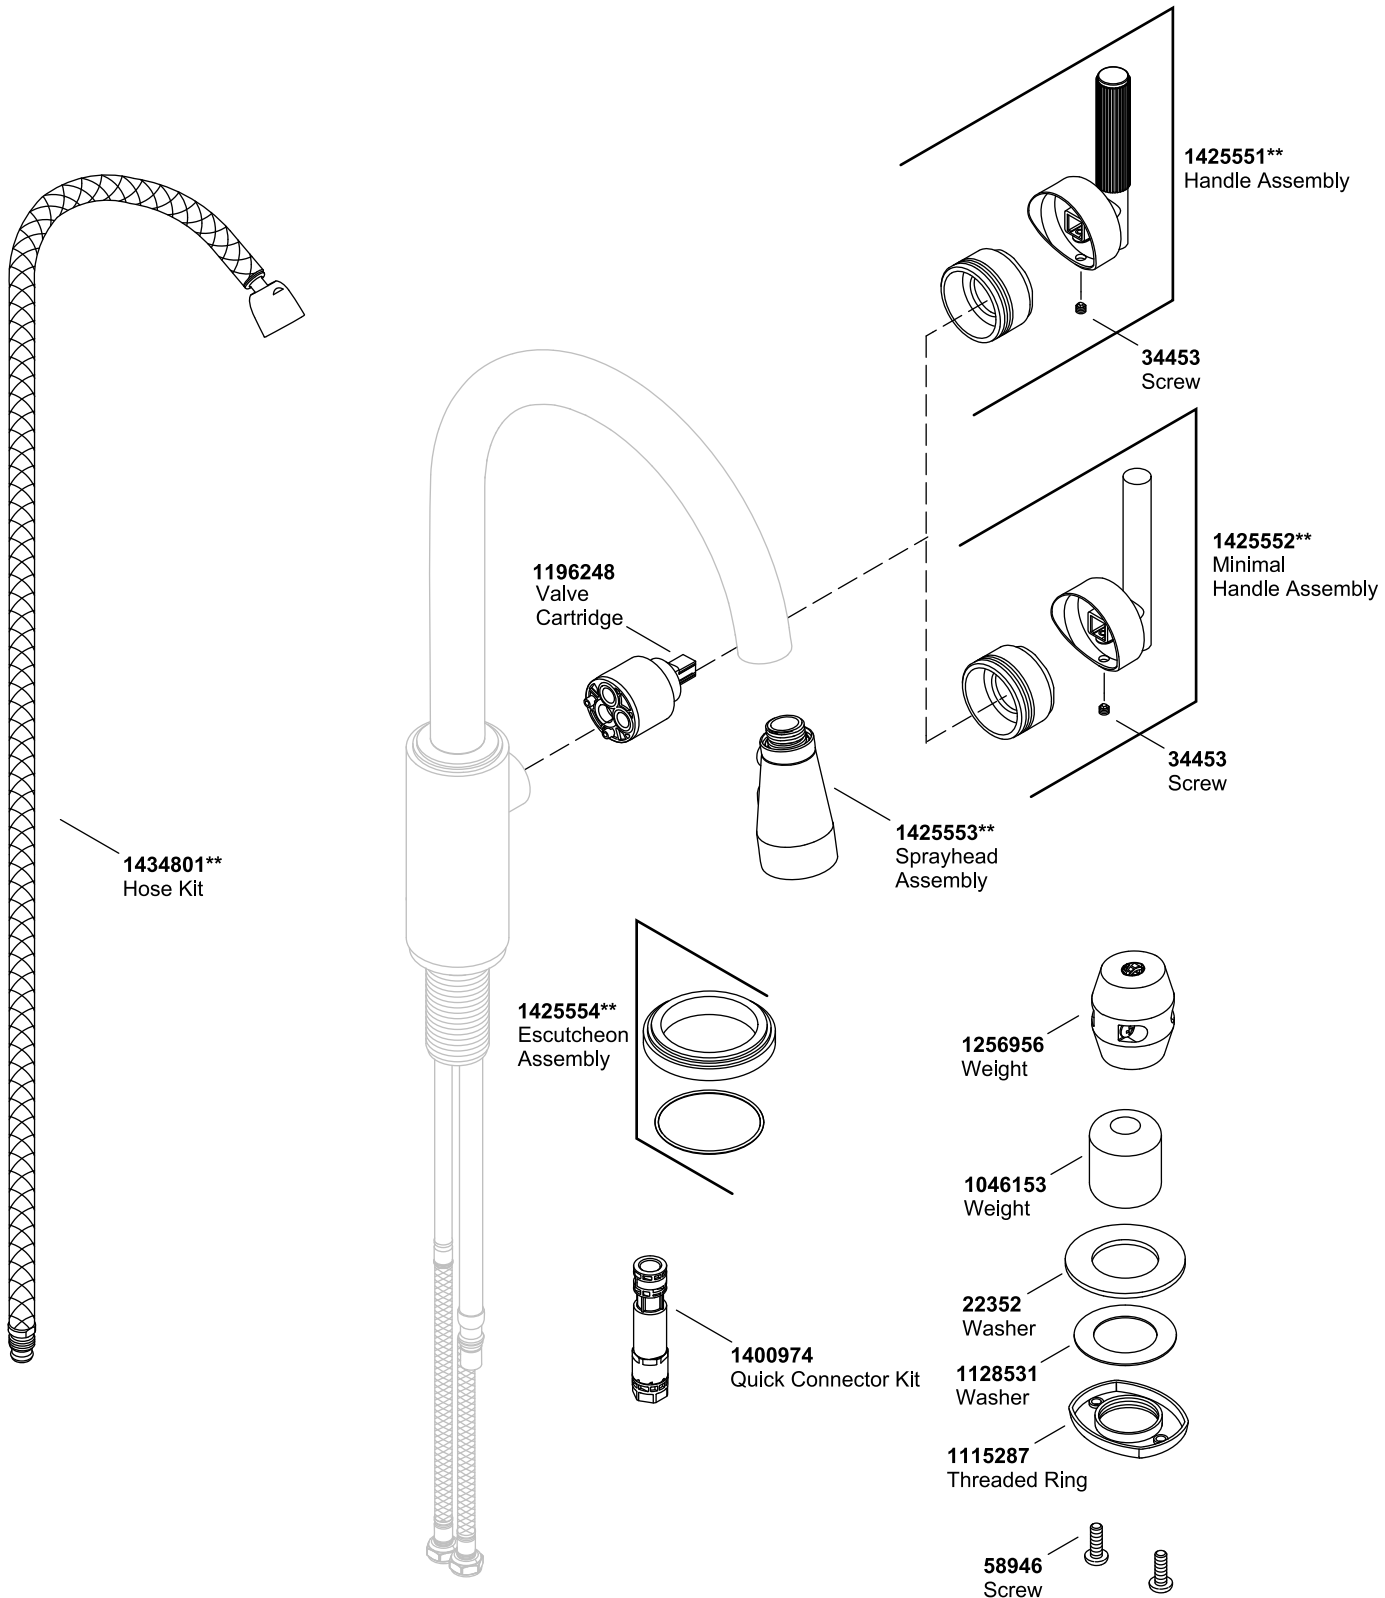

KALLISTA®

Service Parts

Vir Stil® Pull-Down Kitchen Faucets

P25516
P25517

**Finish/color code must be specified when ordering.

We reserve the right to make revisions without notice in the design of products or in packaging unless this right has specifically been waived at the time the order is accepted.