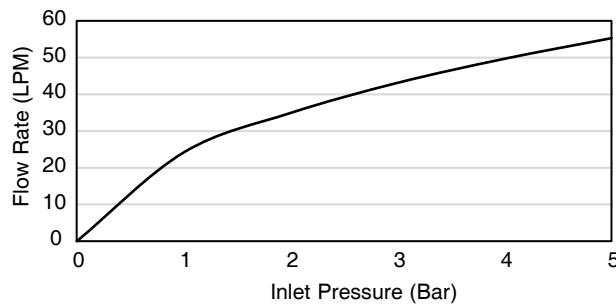

Features

- Brass construction.
- Leak-free ceramic disc valve(s) with lifetime warranty.
- Durable KOHLER finishes resist corrosion and tarnishing.
- Laminar flow aerator for clean aesthetic and reduced splash.
- Lever handle(s).
- 231 mm spout reach.
- Includes 3-function handshower.

Flow Curve

Note: Flow rates are approximate. (1 gallon = 3.785 liters, 1 bar = 14.5 psi)

Dimensions are approximate.

Unit: mm

Note: The recommended dimension for installation can be adjusted according to user preferences and layout.