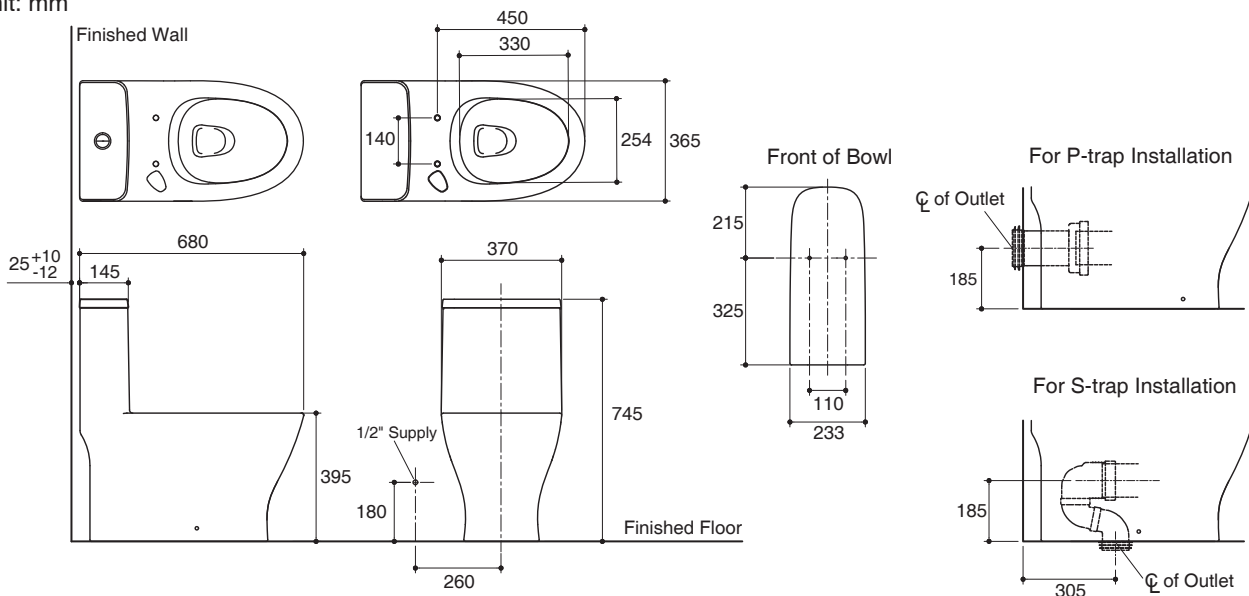

Features

- Vitreous china
- Elongated bowl
- Skirted bowl
- Includes polished chrome push button
- Wash down flushing system
- Dual flush 3/6 liter per flush
- 185 mm rough-in for P-trap
- 680 x 370 x 745 mm

ONE-PIECE TOILET WITH SEAT K-25412H-HC

Codes/Standards Applicable

Specified model meets or exceeds the following:

- MS 1552
- TIS 792
- BS:EN 997
- ASME 112.19.2/CSA B45

Technical Information

Fixture:	
Configuration	one-piece, elongated
Water per flush	3/6 liter
Passageway	51 mm
Water area	127 x 102 mm
Water depth from rim	230 mm
Seat post hole centers	140 mm

Included Components:	
Tank cover	1337868-SP-**
P-Trap connector assy	1138552

Installation Notes

Install this product according to the installation guide.

Specified Model

Model	Description	Color/Finished
K-25412H-HC	Reach Up one-piece toilet, P-Trap	0: White

Recommended Accessories		Color/Finished
1065832	Water supply hose, stainless	CP: Polished Chrome
1265885-SP	Shut off valve	CP: Polished Chrome
1084337-A	S-Trap connector	N/A

Dimensions are approximate.
Unit: mm