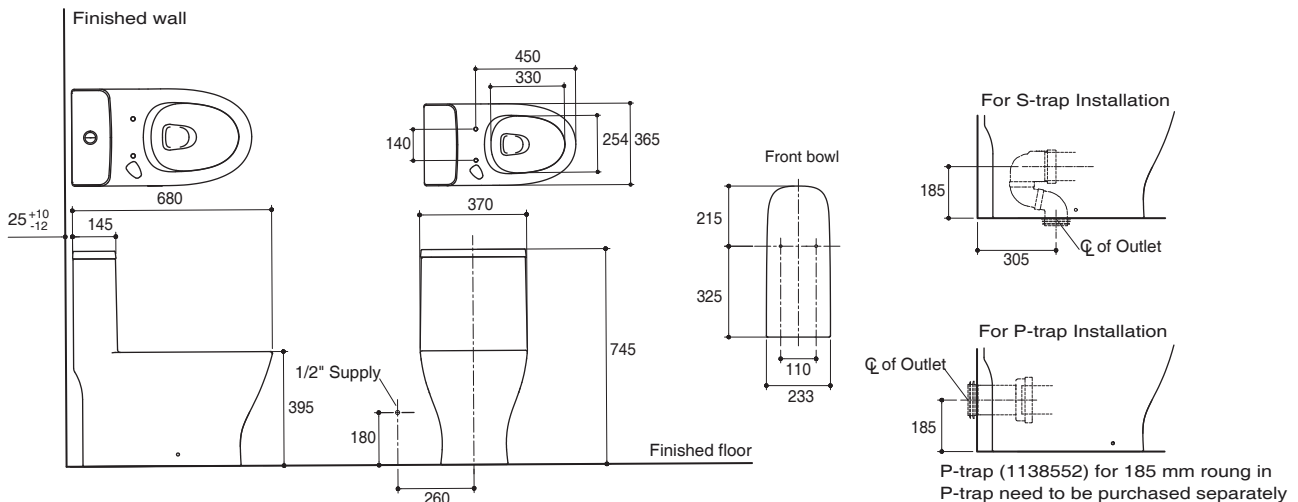

### Features

- Vitreous china
- Elongated bowl
- Skirted bowl
- Includes polished chrome push button
- Wash down flushing system
- Dual flush 3/4.5 liter per flush
- 305 mm rough-in for S-trap
- 680 x 370 x 745 mm

### Technical Information

Fixture:	
Configuration	one-piece, elongated
Water per flush	3/4.5 liter
Passageway	51 mm
Water area	127 x 102 mm
Water depth from rim	230 mm
Seat post hole centers	140 mm

Included Components:	
Tank cover	1337868-SP-**
S-Trap connector assy	1084337-A

### Specified Model

Model	Description	Color/Finished
K-28630K-HC	Reach Up one-piece toilet, S-Trap	0: White

Recommended Accessories		Color/Finished
1065832	Water supply hose, stainless	CP: Polished Chrome
1265885-SP	Shut off valve	CP: Polished Chrome
1138552	P-Trap connector	N/A

### Installation Notes

Install this product according to the installation guide.

Dimensions are approximate.

Unit: mm

Note: The recommended dimension for installation can be adjusted according to user preferences and layout.