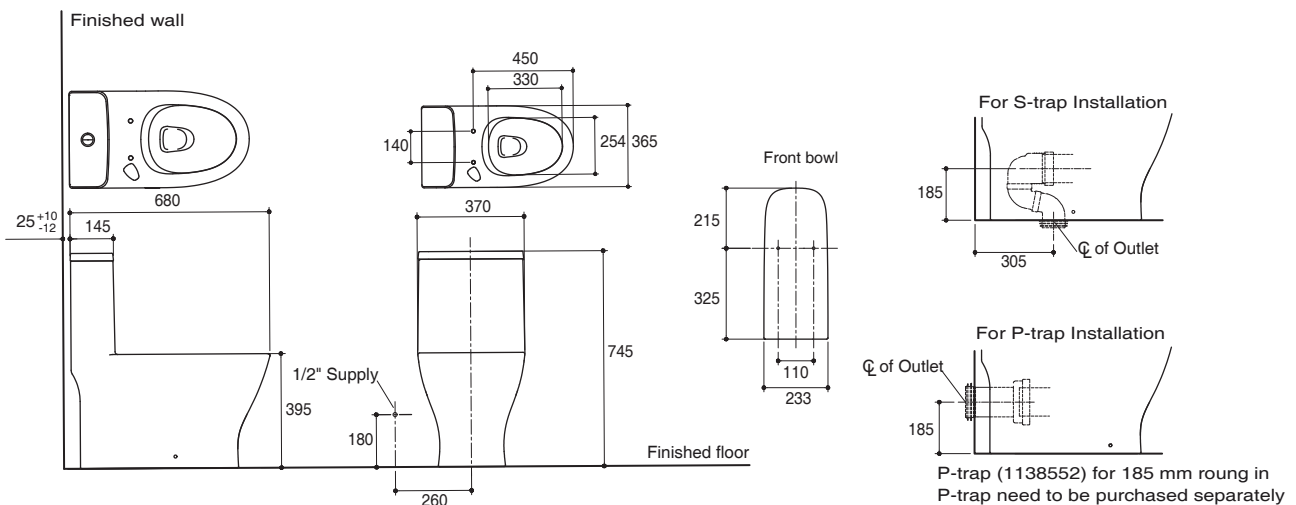

Features

- Vitreous china
- Elongated bowl
- Skirted bowl
- Includes polished chrome push button
- Wash down flushing system
- Dual flush 2.6/4 liter per flush
- 305 mm rough-in for S-trap
- 680 x 370 x 745 mm

ONE-PIECE TOILET WITH SEAT K-28631K-HC

Codes/Standards Applicable

Specified model meets or exceeds the following:

- SS 574

Technical Information

Fixture:	
Configuration	one-piece, elongated
Water per flush	2.6/4 liter
Passageway	51 mm
Water area	127 x 102 mm
Water depth from rim	230 mm
Seat post hole centers	140 mm

Included Components:	
Tank cover	1337868-SP-**
S-Trap connector assy	1084337-A

Specified Model

Model	Description	Color/Finished
K-28631K-HC	Reach Up one-piece toilet, S-Trap	0: White

Recommended Accessories		Color/Finished
1065832	Water supply hose, stainless	CP: Polished Chrome
1265885-SP	Shut off valve	CP: Polished Chrome
1138552	P-Trap connector	N/A

Installation Notes

Install this product according to the installation guide.

Dimensions are approximate.

Unit: mm

Note: The recommended dimension for installation can be adjusted according to user preferences and layout.