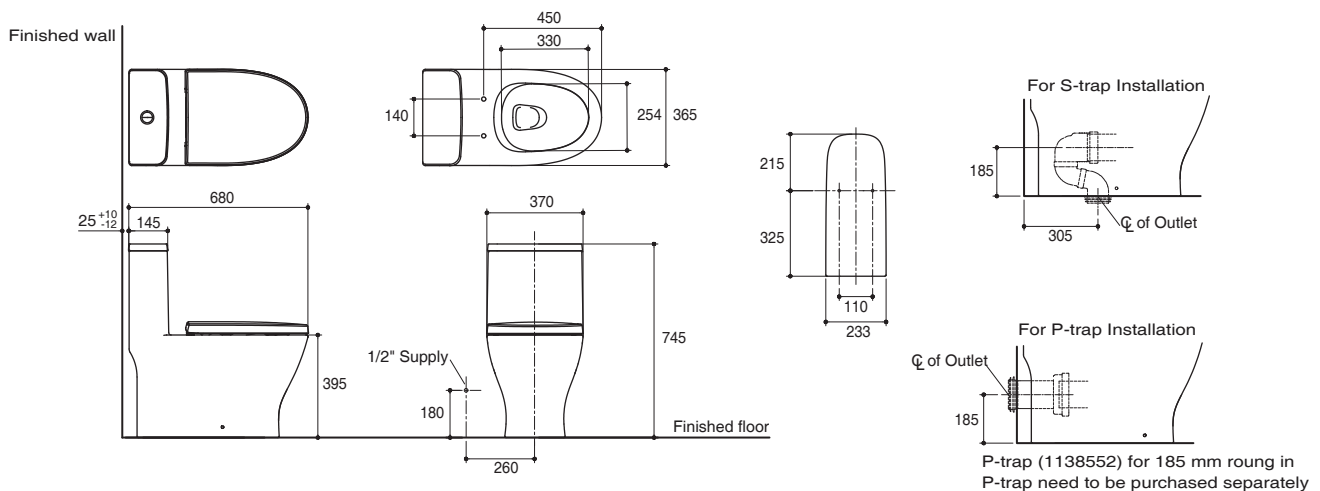

### Features

- Vitreous china
- Elongated bowl
- Skirted bowl
- Includes wrapped seat or nightlight seat or slim seat
- Includes polished chrome push button
- Wash down flushing system
- Dual flush 3/4.5 liter per flush
- 305 mm rough-in for S-trap
- 680 x 370 x 745 mm

### Technical Information

Fixture:	
Configuration	one-piece, elongated
Water per flush	3/4.5 liter
Passageway	51 mm
Water area	127 x 102 mm
Water depth from rim	230 mm
Seat post hole centers	140 mm

Included Components:	
Tank cover	1337868-SP-**
Wrapped seat (for K-28630K) or Nightlight seat (for K-28632K) or Slim seat (for K-28627K)	K-28770K K-28767K K-28773K
S-Trap connector assy	1084337-A

### Specified Model

Model	Description	Color/Finished
K-28627K	Reach Up one-piece toilet, S-Trap with slim seat	0: White
K-28630K	Reach Up one-piece toilet, S-Trap with wrapped seat	0: White
K-28632K	Reach Up one-piece toilet, S-Trap with nightlight seat	0: White

Dimensions are approximate.  
Unit: mm

Note: The recommended dimension for installation can be adjusted according to user preferences and layout.

Kohler Co. reserves the right to make changes in product characteristics, packaging, or availability at anytime without notice.