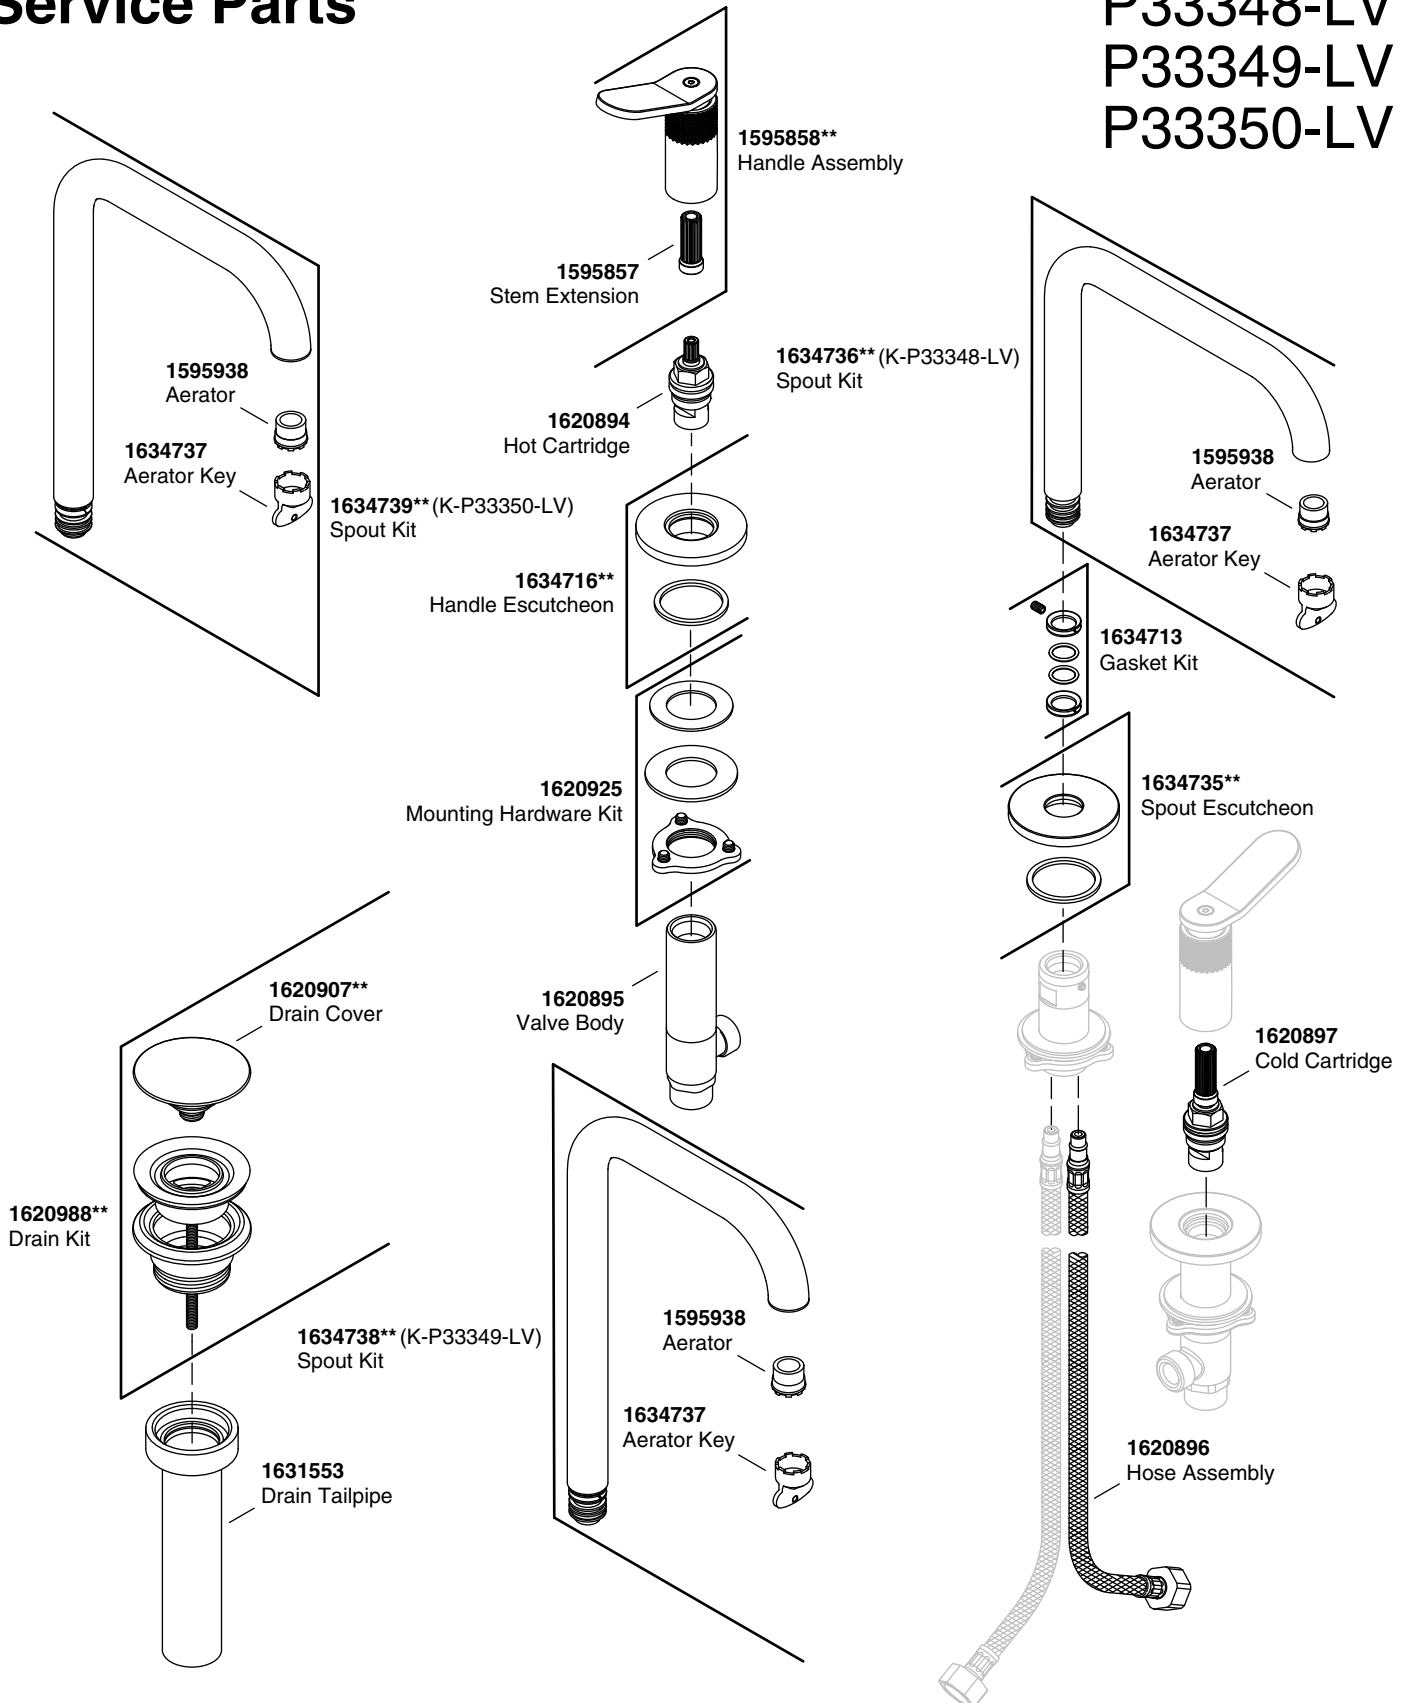

## Service Parts

# Aileron™ Widespread Faucet

P33348-LV

P33349-LV

P33350-LV

\*\*Finish/color code must be specified when ordering.

We reserve the right to make revisions without notice in the design of products or in packaging unless this right has specifically been waived at the time the order is accepted.