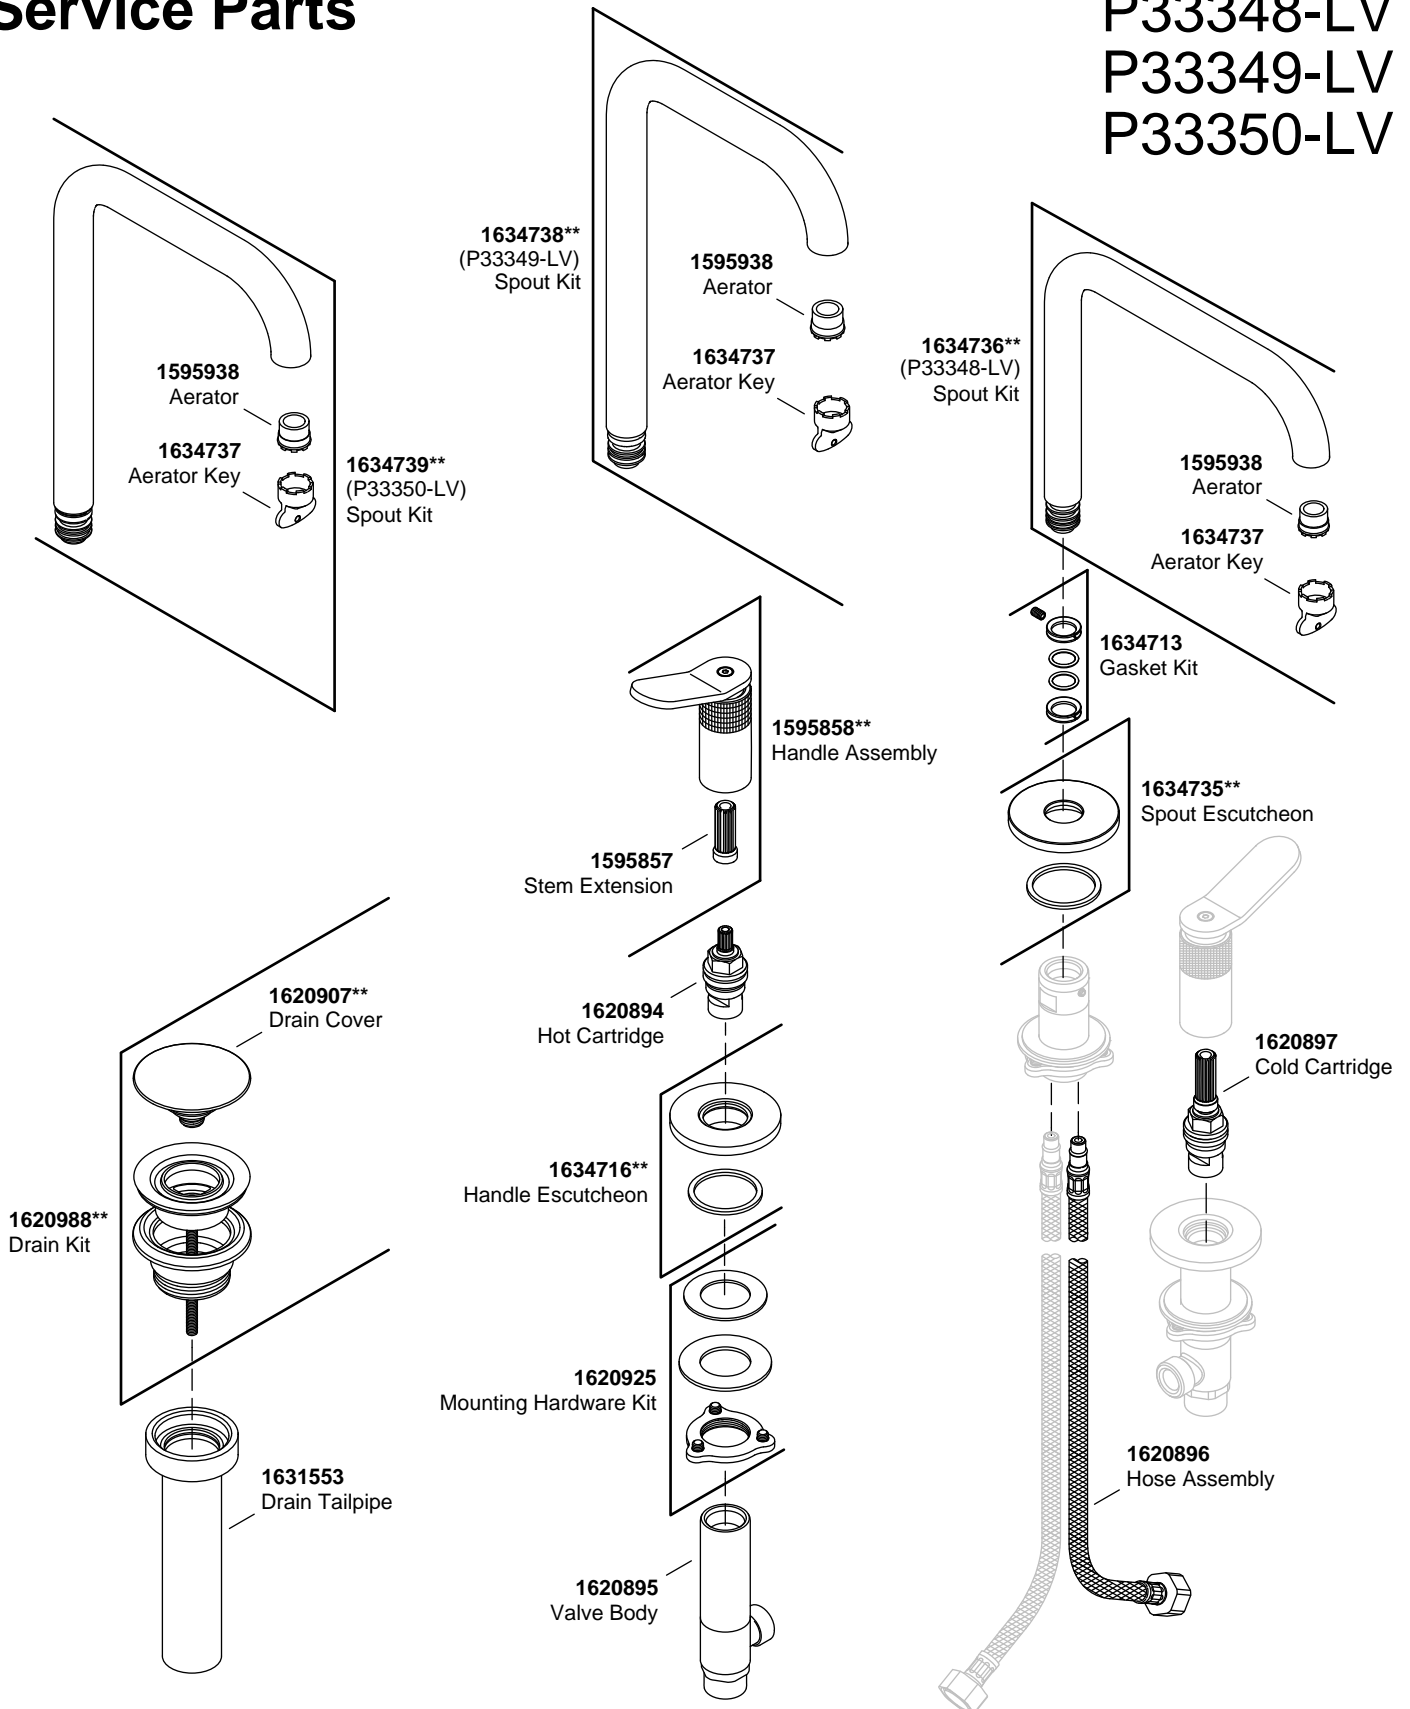

KALLISTA®

Aileron™ Widespread Faucet

Service Parts

P33348-LV
P33349-LV
P33350-LV

**Finish/color code must be specified when ordering.

We reserve the right to make revisions without notice in the design of products or in packaging unless this right has specifically been waived at the time the order is accepted.