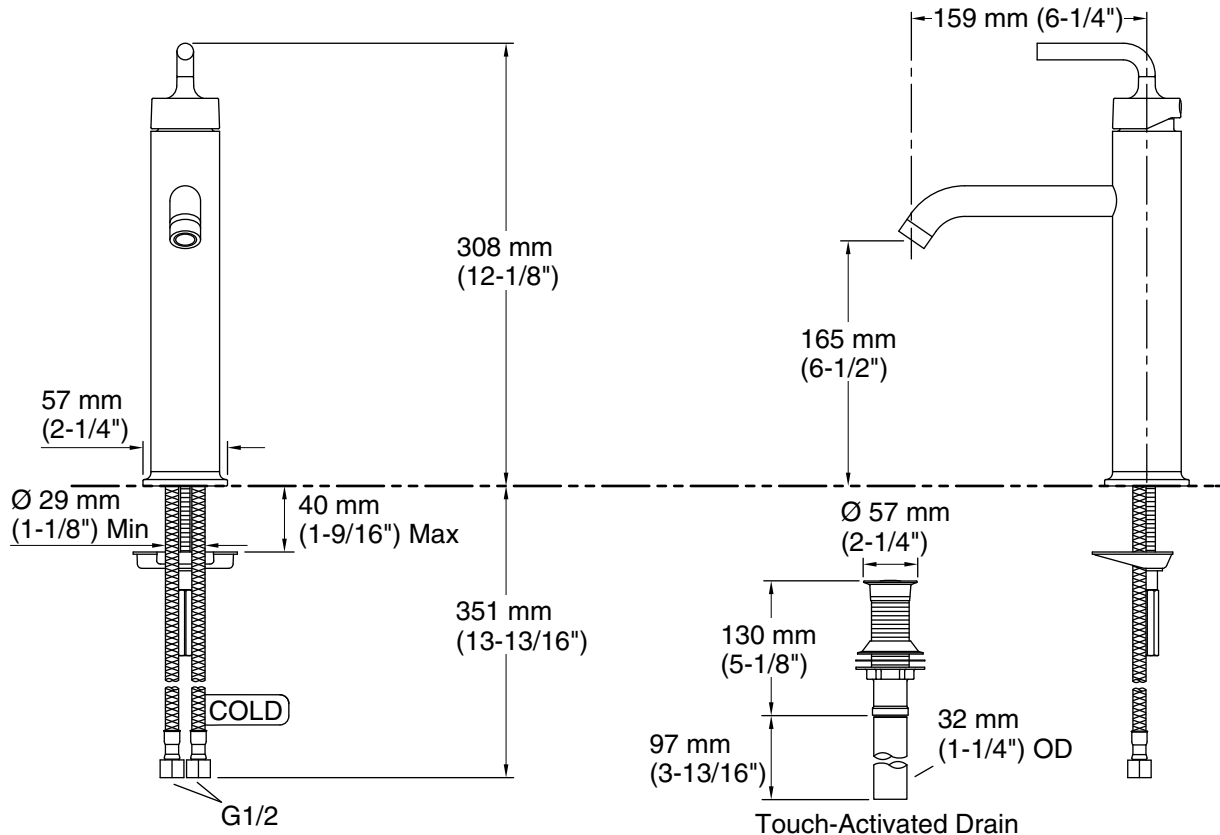

### Features

- Brass construction
- Leak-free ceramic disc valve
- KOHLER finishes resist corrosion and tarnishing.
- Lever handle
- Includes flexible G1/2 supply hoses for easy installation
- Includes drain
- Spout reach 159mm

### Technical Information

All product dimensions are nominal.

#### Faucet:

Flow rate: 2.37 gal/min (9 l/min)