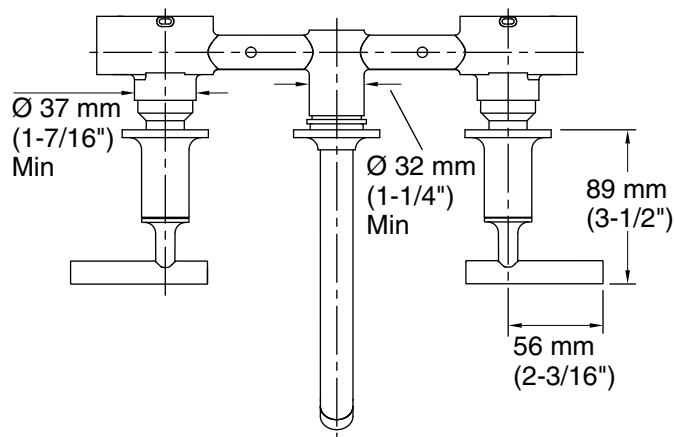

Features

- Brass construction
- Leak-free ceramic disc valve
- KOHLER finishes resist corrosion and tarnishing.
- Lever handle
- Includes drain
- Includes valve

Available Colors/Finishes

Color tiles intended for reference only.

Color	Code	Description
	CP	
	SN	
	PGD	
	BGD	
	BN	
	RGD	

Technical Information

All product dimensions are nominal.

Faucet:

Flow rate: 2.37 gal/min (9 l/min)

Notes

Install this product according to the installation instructions.