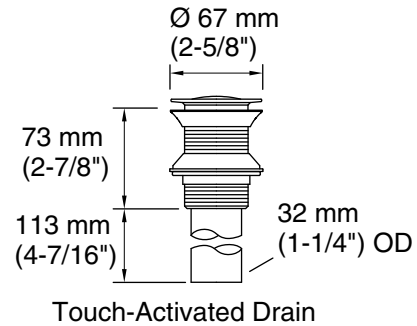

Features

- Brass construction
- Leak-free ceramic disc valve
- KOHLER finishes resist corrosion and tarnishing.
- Lever handle
- Includes drain
- Includes valve

Available Colors/Finishes

Color tiles intended for reference only.

Color	Code	Description
	CP	
	SN	
	PGD	
	BGD	
	BN	
	RGD	

Technical Information

All product dimensions are nominal.

Faucet:

Flow rate: 2.37 gal/min (9 l/min)

Notes

Install this product according to the installation instructions.