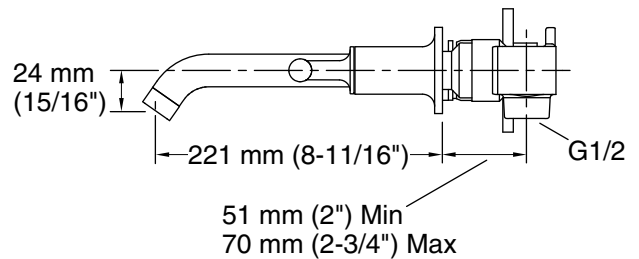

Features

- Brass construction
- Leak-free ceramic disc valve
- KOHLER finishes resist corrosion and tarnishing.
- Lever handle
- Includes drain
- Includes valve

Available Colors/Finishes

Color tiles intended for reference only.

Color	Code	Description
	CP	
	SN	
	PGD	
	BGD	
	BN	
	RGD	

Technical Information

All product dimensions are nominal.

Faucet:

Flow rate: 2.37 gal/min (9 l/min)

Notes

Install this product according to the installation instructions.