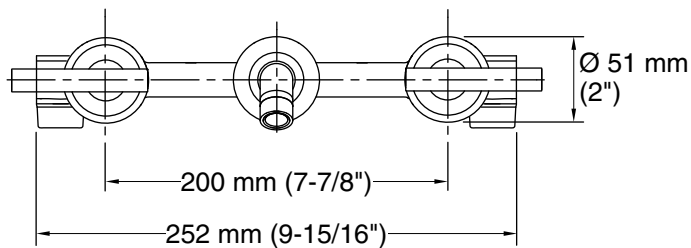

Features

- Brass construction
- Leak-free ceramic disc valve
- KOHLER finishes resist corrosion and tarnishing.
- Lever handle
- Includes drain
- Includes valve

Available Colors/Finishes

Color tiles intended for reference only.

Color	Code	Description
	CP	
	SN	
	PGD	
	BGD	
	BN	
	RGD	

Technical Information

All product dimensions are nominal.

Faucet:

Flow rate: 2.37 gal/min (9 l/min)

Notes

Install this product according to the installation instructions.