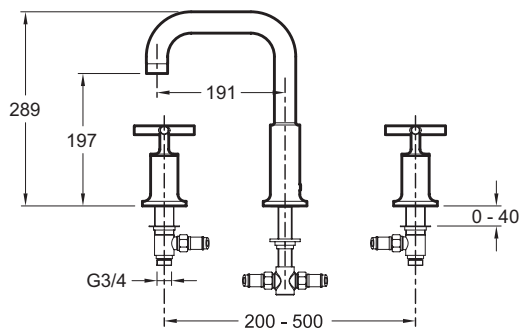

Collection: PURISTIC

Finish*:

CP - Polished
Chrome

Main features:

Features

- **Weight:** 4 kg
- **Flow rate:** 30 l/mn
- Puristic brassware combines the strength of simple, architectural forms with sensual lines and careful detailing
- **Installation:** 3 holes
- **Mechanism:** Ceramic disc heads
- Elements of relaxed minimalism are honest interpretations of classic modernity

Technical drawing

Product Specification: 3-hole deck-mount bath mixer. 14428D-3. Collection: PURISTIC. Weight: 4 kg. Installation: 3 holes. Flow rate: 30 l/mn. Mechanism: Ceramic disc heads. Puristic brassware combines the strength of simple, architectural forms with sensual lines and careful detailing. Elements of relaxed minimalism are honest interpretations of classic modernity.