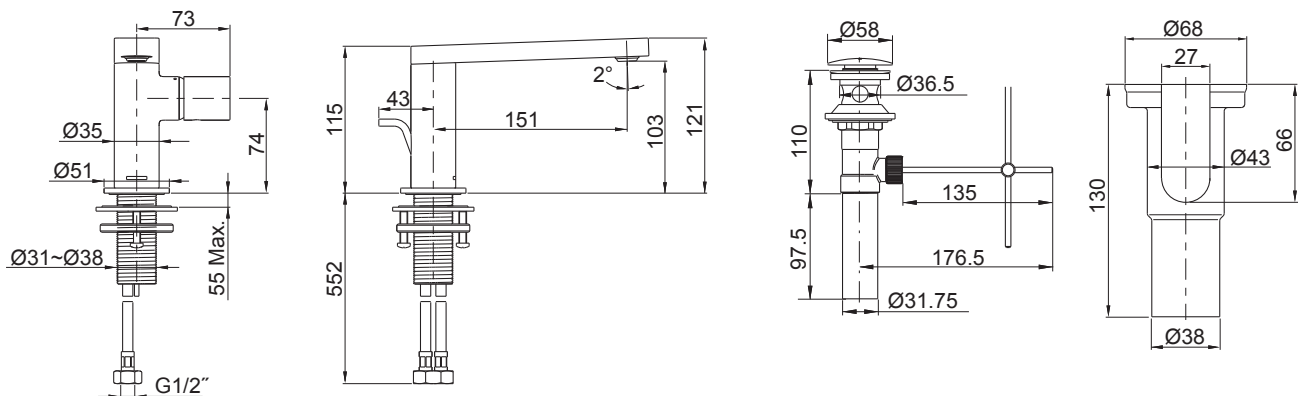

For a full range of color finishes in your market please contact your local Kohler representative.

Flow Curve

Note: Flow rates are approximate. (1 gallon = 3.785 liters, 1 bar = 14.5 psi)

Dimensions are approximate.

Unit: mm

K-73050T-7

Product Diagram

K-73159T-7

K-73154T-7

Product Diagram