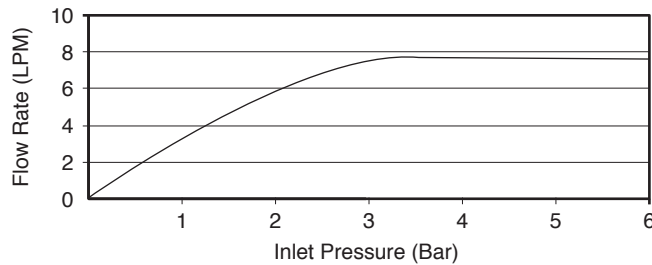

Features

- Brass construction
- Leak-free ceramic disc valve with lifetime warranty
- Durable KOHLER finishes resist corrosion and tarnishing
- Flexible G1/2" supply hoses for easy installation
- Spout reach 151 mm
- Knob lift and turn handle
- Includes pop-up drain

SINGLE CONTROL LAVATORY FAUCET

K-73050T

ALSO K-73159T
AND K-73054T

Codes/Standards Applicable

- GB 18145-2014
- EN 817-2008
- TIS 2067-2552
- EN 200-2008

Installation Notes

Install this product according to the installation guide.

For a full range of color finishes in your market please contact your local Kohler representative.

Flow Curve

Note: Flow rates are approximate. (1 gallon = 3.785 liters, 1 bar = 14.5 psi)

Dimensions are approximate.