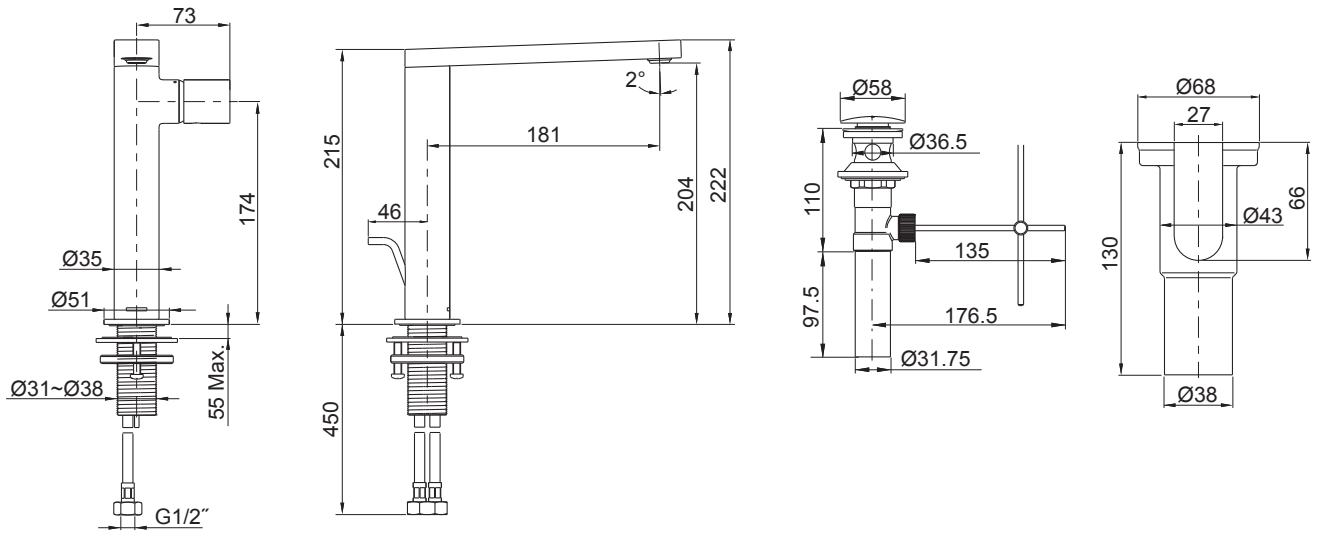

For a full range of color finishes in your market please contact your local Kohler representative.

Flow Curve

Note: Flow rates are approximate. (1 gallon = 3.785 liters, 1 bar = 14.5 psi)

Dimensions are approximate.

Unit: mm

K-73050T-7

Product Diagram

K-73159T-7

K-73154T-7

Product Diagram