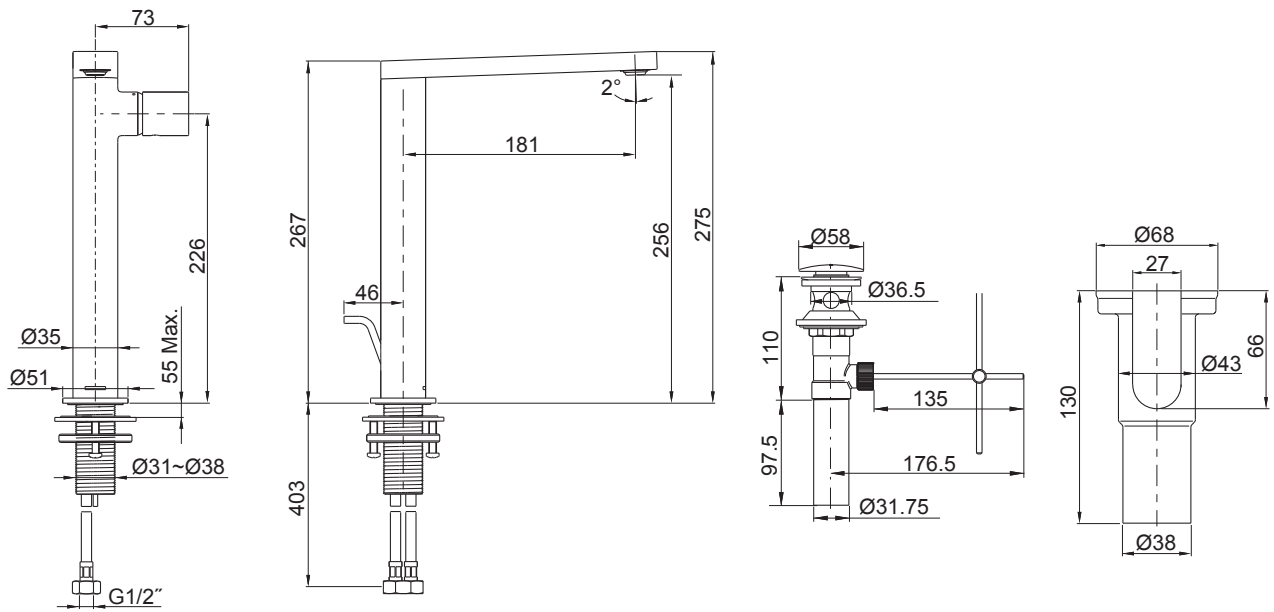

For a full range of color finishes in your market please contact your local Kohler representative.

Flow Curve

Note: Flow rates are approximate. (1 gallon = 3.785 liters, 1 bar = 14.5 psi)

Dimensions are approximate.

Unit: mm

K-73050T-7

Product Diagram

K-73159T-7

K-73154T-7

Product Diagram