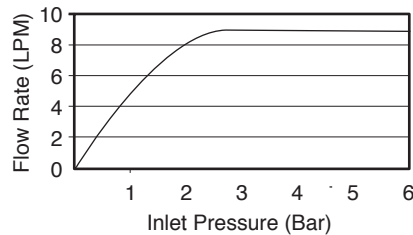

DECK-MOUNT BATH AND SHOWER FAUCET K-73078T

Features

- Brass construction
- Leak-free ceramic disc valve with lifetime warranty
- Durable KOHLER finishes resist corrosion and tarnishing
- Flexible G1/2" supply hoses for easy installation
- Directionally adjustable, laminar-flow aerator
- Spout reach 210 mm
- Lever handle
- Includes 2 function handshower and diverter

Codes/Standards Applicable

- GB 18145-2014
- EN 200-2008
- GB/T 23447-2009
- TIS 2066-2552
- EN 817-2008

Installation Notes

Install this product according to the installation guide.

Specified Model

Model	Description	Color/Finished		
K-73078T-4	Composed Deck-Mount Bath And Shower Faucet	<input type="checkbox"/> Polished Chrome (CP)	<input type="checkbox"/> French Gold (AF)	<input type="checkbox"/> Titanium (TT)

For a full range of color finishes in your market please contact your local Kohler representative.

Flow Curve-Bath Spout

Flow Curve-Handshower

Note: Flow rates are approximate. (1 gallon = 3.785 liters, 1 bar = 14.5 psi)