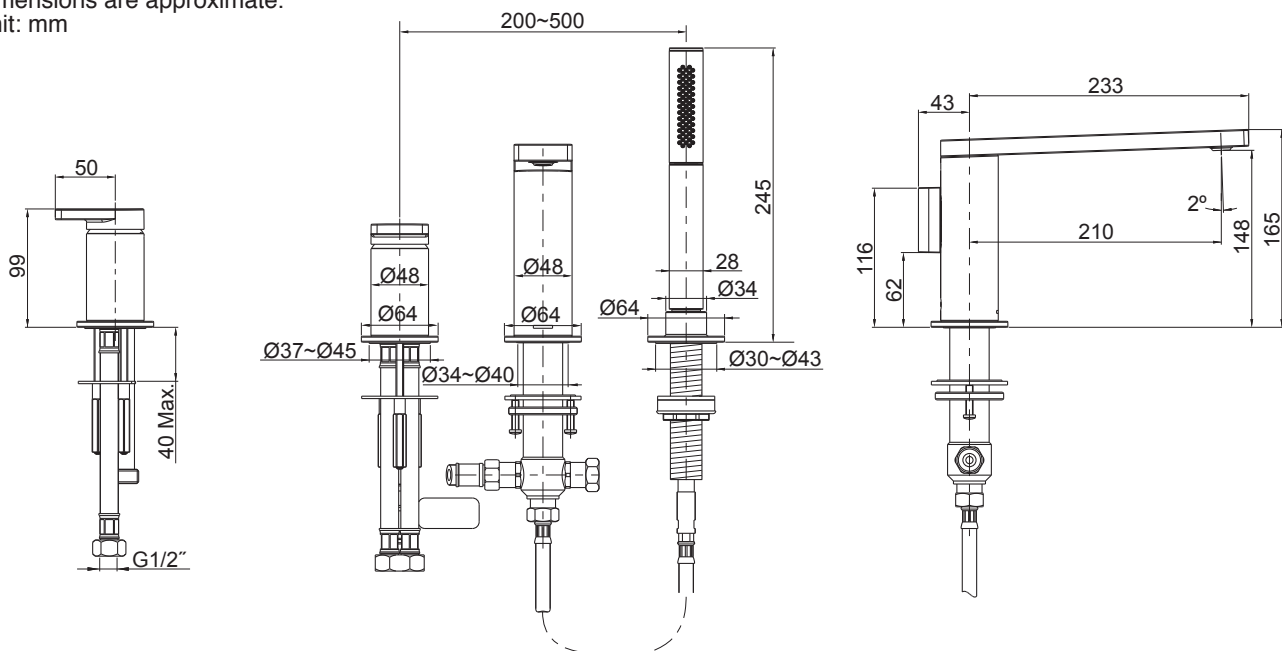

DECK-MOUNT BATH AND SHOWER FAUCET K-73078T

Features

- Brass construction
- Leak-free ceramic disc valve with lifetime warranty
- Durable KOHLER finishes resist corrosion and tarnishing
- Flexible G1/2" supply hoses for easy installation
- Directionally adjustable, laminar-flow aerator
- Spout reach 210 mm
- Lever handle
- Includes 2 function handshower and diverter

Codes/Standards Applicable

- GB 18145-2014
- EN 200-2008
- GB/T 23447-2009
- TIS 2066-2552
- EN 817-2008

Installation Notes

Install this product according to the installation guide.

Specified Model

Model	Description	Color/Finished		
K-73078T-4	Composed Deck-Mount Bath And Shower Faucet	<input type="checkbox"/> Polished Chrome (CP)	<input type="checkbox"/> French Gold (AF)	<input type="checkbox"/> Titanium (TT)

For a full range of color finishes in your market please contact your local Kohler representative.

Flow Curve-Bath Spout

Flow Curve-Handshower

Note: Flow rates are approximate. (1 gallon = 3.785 liters, 1 bar = 14.5 psi)

Dimensions are approximate.
Unit: mm

Product Diagram