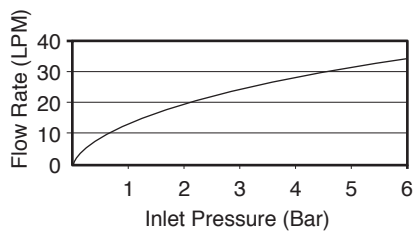

DECK-MOUNT BATH AND SHOWER FAUCET K-73078T

Features

- Brass construction
- Leak-free ceramic disc valve with lifetime warranty
- Durable KOHLER finishes resist corrosion and tarnishing
- Flexible G1/2" supply hoses for easy installation
- Directionally adjustable, laminar-flow aerator
- Spout reach 210 mm
- Lever handle
- Includes 2 function handshower and diverter

Codes/Standards Applicable

- GB 18145-2014
- EN 200-2008
- GB/T 23447-2009
- TIS 2066-2552
- EN 817-2008

Installation Notes

Install this product according to the installation guide.

Specified Model

Model	Description	Color/Finished		
K-73078T-4	Composed Deck-Mount Bath And Shower Faucet	<input type="checkbox"/> Polished Chrome (CP)	<input type="checkbox"/> French Gold (AF)	<input type="checkbox"/> Titanium (TT)

For a full range of color finishes in your market please contact your local Kohler representative.

Flow Curve-Bath Spout

Flow Curve-Handshower

Note: Flow rates are approximate. (1 gallon = 3.785 liters, 1 bar = 14.5 psi)

Dimensions are approximate.
Unit: mm

Product Diagram