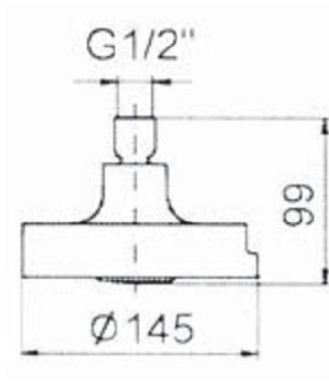

Product Specification:

Model	Finish
PURIST Single-function Showerhead	
K-14486T	CP BN SN
PURIST Multi-function Showerhead	
K-14487T	CP BN SN

Product Dimension:

K-14486T

K-14487T

Please note that the above information are subject to change without notice.