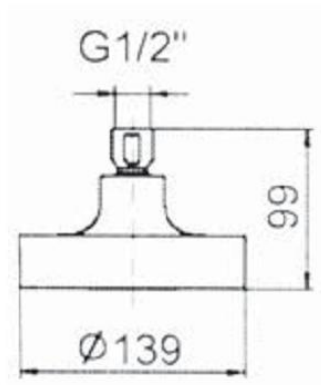

Product Specification:

Model	Finish
PURIST Single-function Showerhead	
K-14486T	CP BN SN
PURIST Multi-function Showerhead	
K-14487T	CP BN SN

Product Dimension:

K-14486T

K-14487T

Please note that the above information are subject to change without notice.