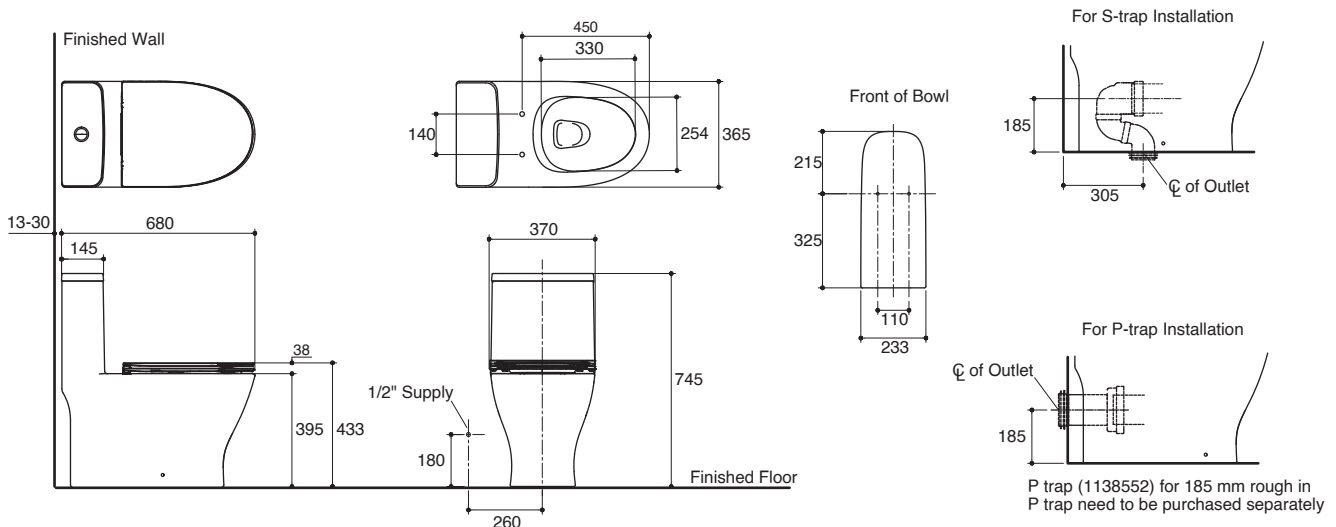

Features

- Vitreous china
- Skirted bowl
- Includes slim seat
- Includes polished chrome push button
- Wash down flushing system
- Dual flush 3/4.5 liter per flush
- 305 mm rough-in for S-trap
- 680 x 370 x 745 mm

ONE-PIECE TOILET WITH SEAT K-28627K-ITSL

Codes/Standards Applicable

Specified model meets or exceeds the following:

- MS 1552
- TIS 792
- SS 574
- ASME 112.19.2/CSA B45

Technical Information

Fixture:	
Configuration	one-piece
Water per flush	3/4.5 liter
Passageway	51 mm
Water area	127 x 102 mm
Water depth from rim	230 mm
Seat post hole centers	140 mm

Included Components:	
Tank cover	1337868-SP-**
Slim seat	K-28773K
S-Trap connector assy	1084337-A
Continuous Clean Dosing Unit	1435128

Specified Model

Model	Description	Color/Finished
K-28627K-ITSL	Reach Up one-piece toilet, S-Trap with slim seat	0: White

Dimensions are approximate.

Unit: mm

Note: The recommended dimension for installation can be adjusted according to user preferences and layout.

Kohler Co. reserves the right to make changes in product characteristics, packaging, or availability at anytime without notice.