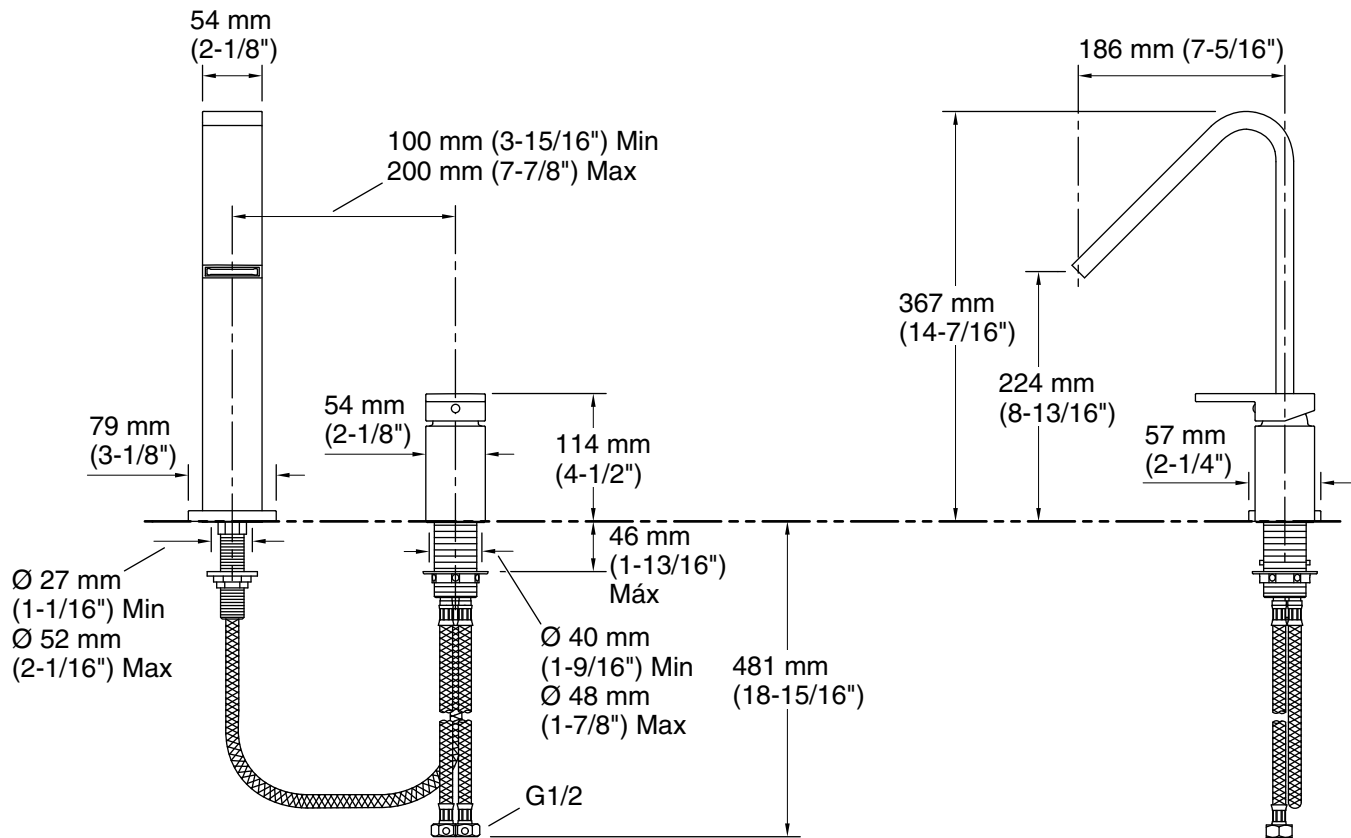

Features

- Ceramic remote valve for single-lever control.
- Smooth design lines facilitate cleaning.
- Fluid design lines for ease of cleaning.
- 15.0 gpm (56.8 l/min) @ 45 psi

Material

- KOHLER finishes resist corrosion and tarnishing.
- Solid brass construction for durability and reliability.
- Premium Metal Construction.

Installation

- Mounting on deck.

Codes/Standards

None Applicable

See website for detailed warranty information.

Available Colors/Finishes

Color tiles intended for reference only.

Color	Code	Description
-------	------	-------------

	CP	Polished Chrome
--	----	-----------------

Technical Information

All product dimensions are nominal.

Faucet:

Flow rate: 9.92 gal/min (37.6 l/min)

Pressure: 60 psi (4.1 bar)

Spout:

Spout reach: 5-7/8" (149 mm)