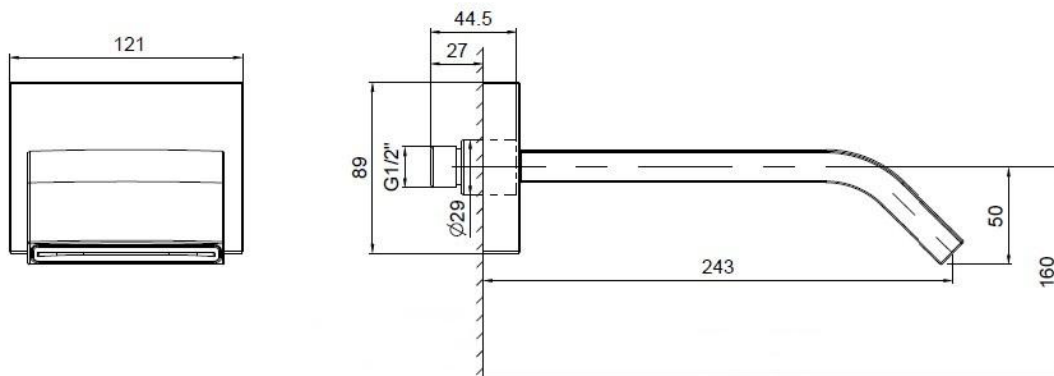

Product Specification:

Model	Reach #	Finish
K-14676T	243 mm	(-CP) (-SN)

#Reach: the distance between the spout and the center of faucet opening hole.

Product Dimension:

K-14676T

Please note that the above information are subject to change without notice.