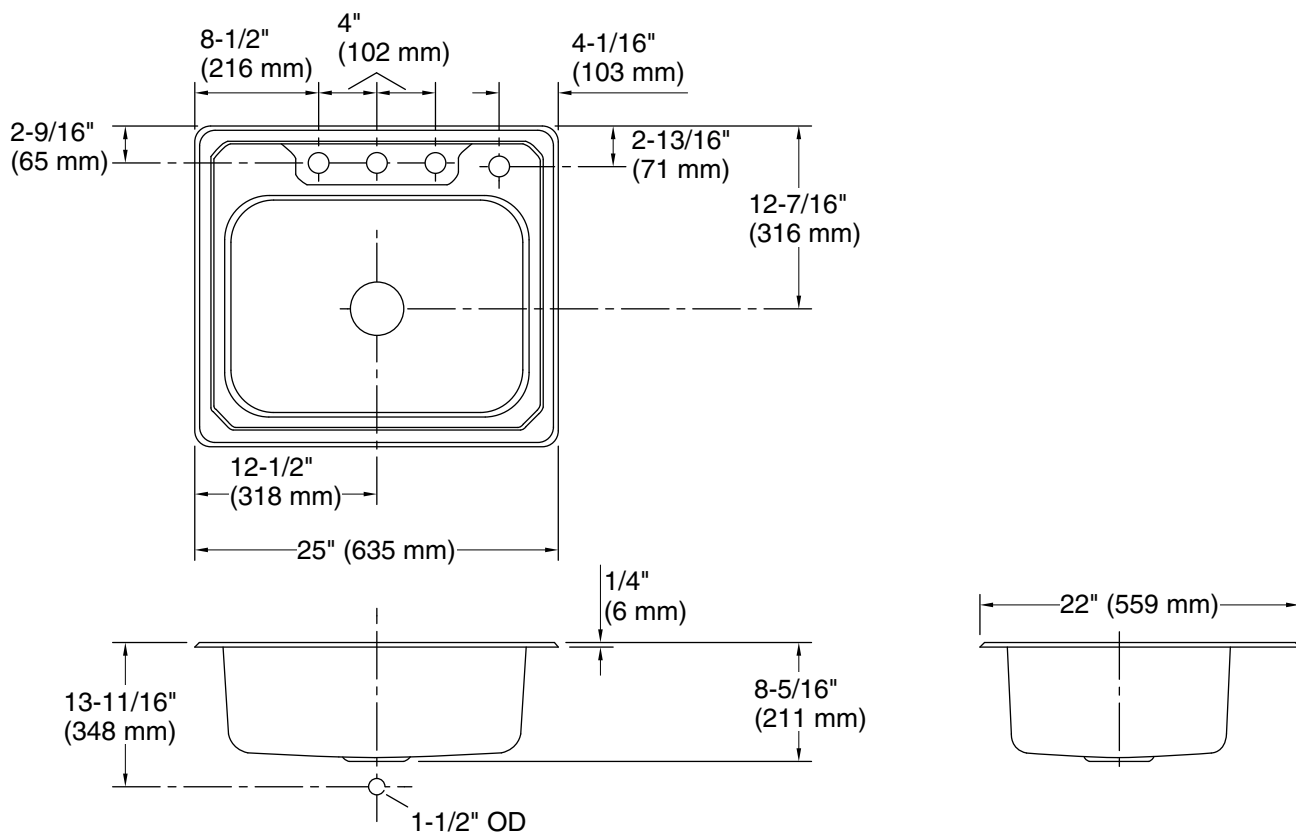

Technical Information

All product dimensions are nominal.

Basin configuration: Single Bowl

Cutout: Top-mount, 24-1/2" x 21-1/2" (622 mm x 546 mm) with 1/2" (13 mm) radius corners

Bowl area (Only): Length: 21" (533 mm)
Width: 15-1/4" (387 mm)
Bowl depth: 8" (203 mm)
Water depth: 8" (203 mm)

Number of deck holes: 4

Faucet hole(s): 1-7/16" (37 mm)

Drain hole: 3-5/8" (92 mm)

Notes

Install this product according to the installation instructions.

Measure your actual product for roughing-in details.