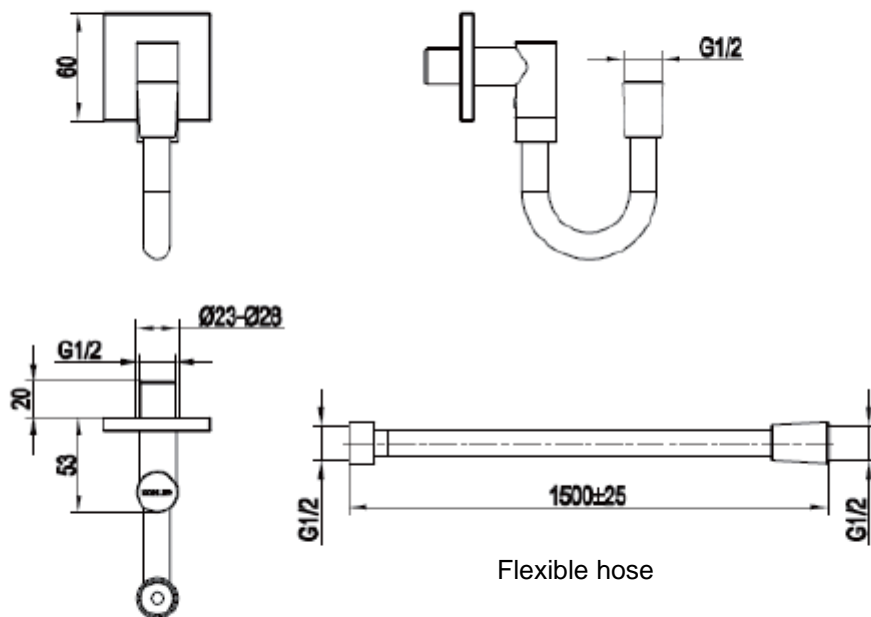

Product Specification:

Model	Includes	Finish
K-14714T	Wall-mount connector, 1.5 m flexible hose	(-CP) (-SN)

Product Dimension:

K-14714T

Please note that the above information are subject to change without notice.