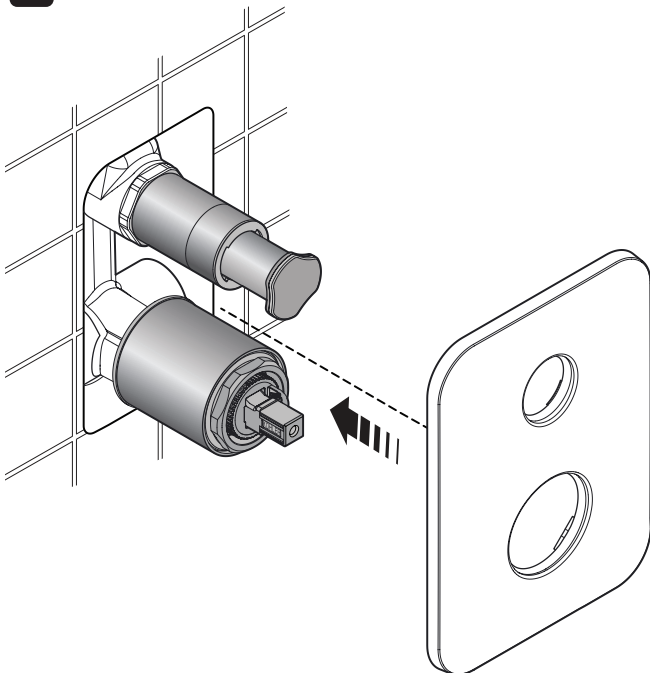

33118IN-4FP-**

ACCLIV SINGLE CONTROL AT230 RECESSED BATH AND SHOWER TRIM

ROUGH-IN DIMENSIONS (in mm)

Finished Wall

PRESSURE AND HOT INLET TEMPERATURE

P (BAR) 0.5 < 3 < 5.5

T (°C) < 65

TOOLS REQUIRED

INSTALLATION

1

2

3

4

5

HOW TO USE

CLEANING INSTRUCTIONS

SERVICE PARTS

**Color code must be specified when ordering.