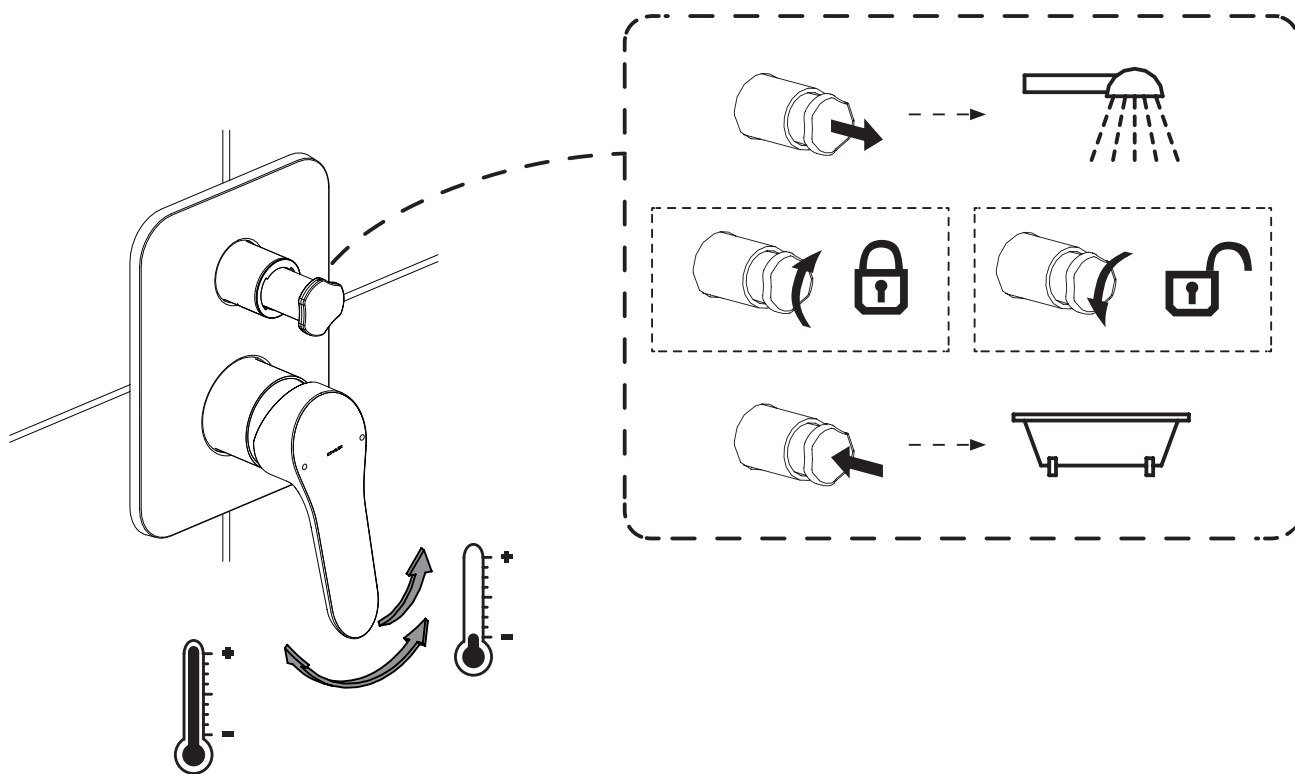

33118IN-4FP-**

ACCLIV SINGLE CONTROL AT230 RECESSED BATH AND SHOWER TRIM

ROUGH-IN DIMENSIONS (in mm)

Finished Wall

PRESSURE AND HOT INLET TEMPERATURE

P (BAR) 0.5 < 3 < 5.5

T (°C) < 65

TOOLS REQUIRED

INSTALLATION

1

2

3

4

5

HOW TO USE

CLEANING INSTRUCTIONS

SERVICE PARTS

**Color code must be specified when ordering.