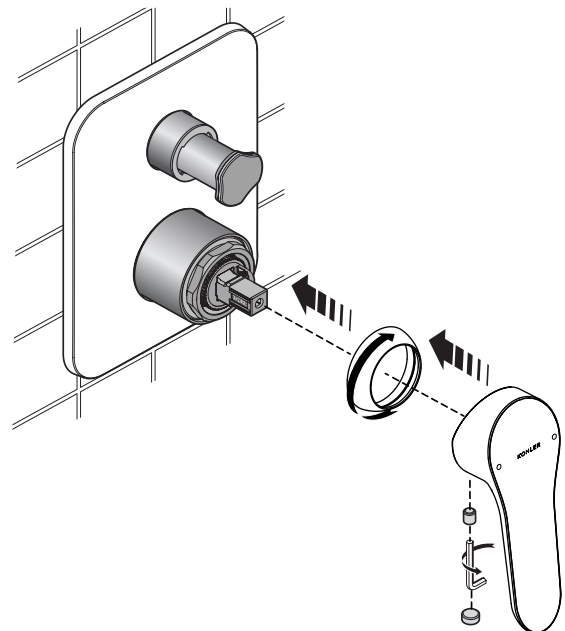

33118IN-4FP-**

ACCLIV SINGLE CONTROL AT230 RECESSED BATH AND SHOWER TRIM

ROUGH-IN DIMENSIONS (in mm)

Finished Wall

PRESSURE AND HOT INLET TEMPERATURE

P (BAR) 0.5 < 3 < 5.5

T (°C) < 65

TOOLS REQUIRED

INSTALLATION

1

2

3

4

5

HOW TO USE

CLEANING INSTRUCTIONS

SERVICE PARTS

**Color code must be specified when ordering.