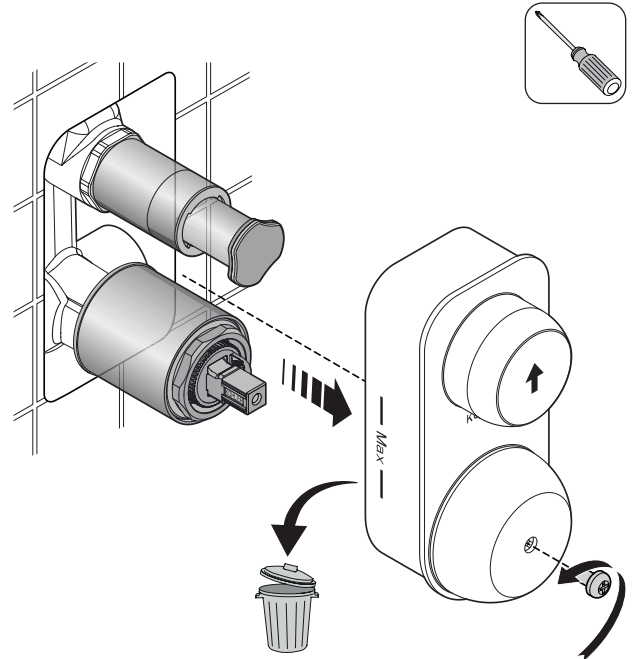

TOOLS REQUIRED

INSTALLATION

1

2

3

4