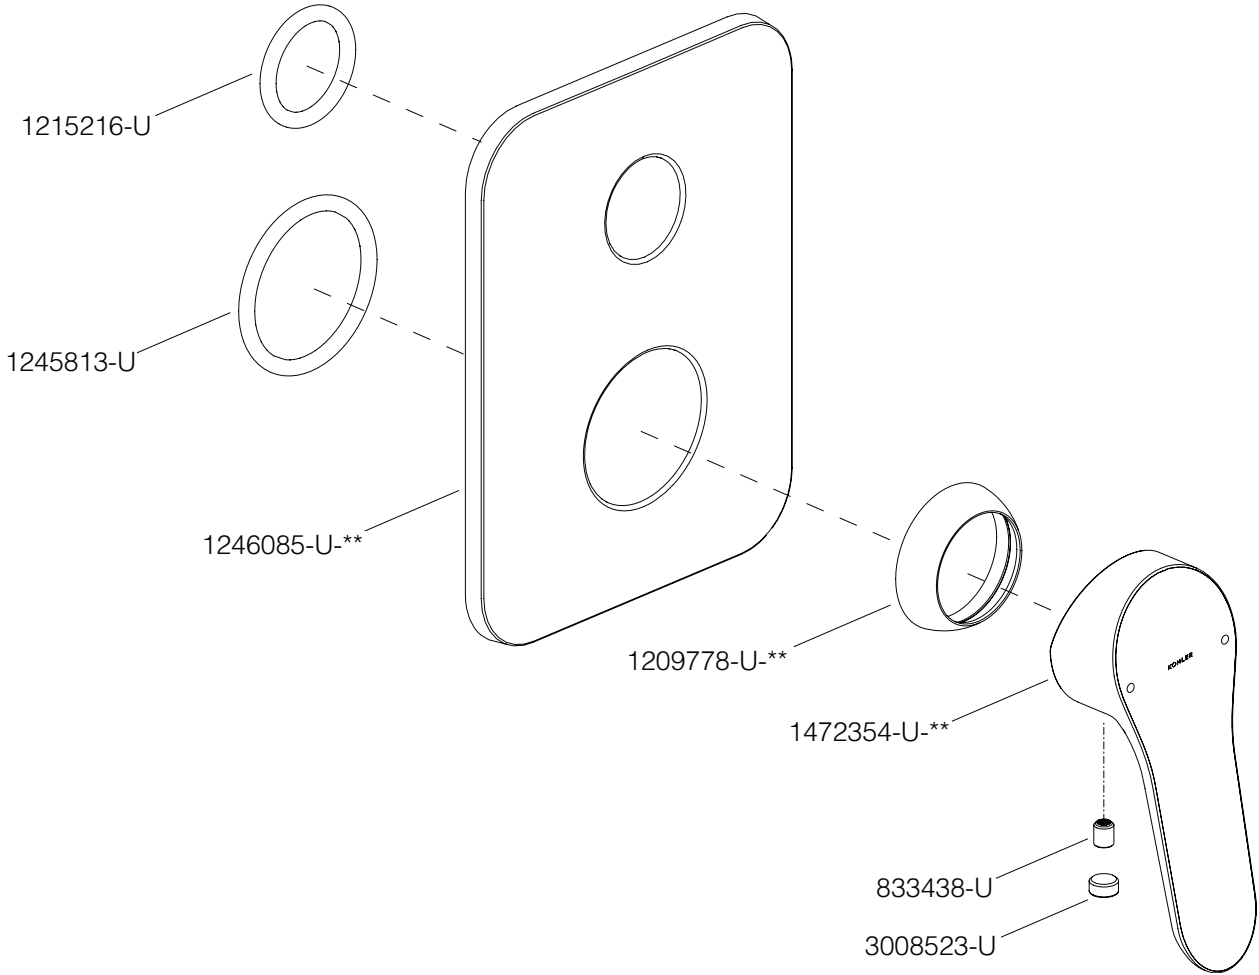

33118IN-4FP-**

ACCLIV SINGLE CONTROL AT230 RECESSED BATH AND SHOWER TRIM

ROUGH-IN DIMENSIONS (in mm)

Finished Wall

PRESSURE AND HOT INLET TEMPERATURE

P (BAR) 0.5 < 3 < 5.5

T (°C) < 65

TOOLS REQUIRED

INSTALLATION

1

2

3

4

5

HOW TO USE

CLEANING INSTRUCTIONS

SERVICE PARTS

**Color code must be specified when ordering.