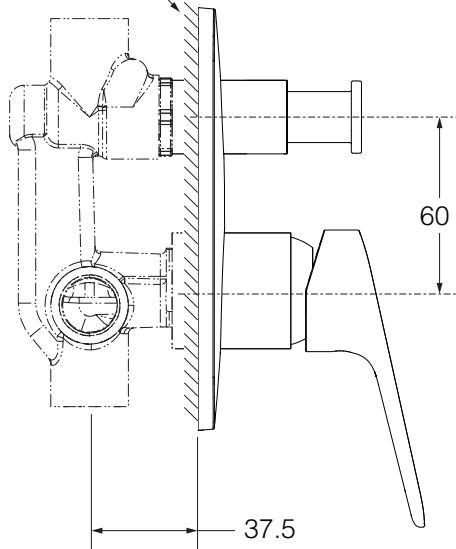

33118IN-4FP-**

ACCLIV SINGLE CONTROL AT230 RECESSED BATH AND SHOWER TRIM

ROUGH-IN DIMENSIONS (in mm)

Finished Wall

PRESSURE AND HOT INLET TEMPERATURE

P (BAR) 0.5 < 3 < 5.5

T (°C) < 65

TOOLS REQUIRED

SERVICE PARTS

**Color code must be specified when ordering.