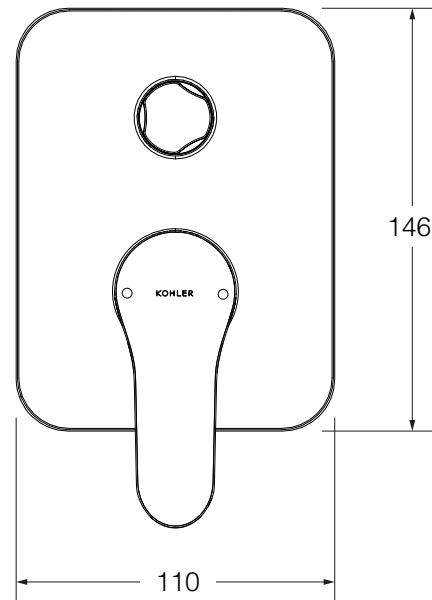

33118IN-4FP-**

ACCLIV SINGLE CONTROL AT230 RECESSED BATH AND SHOWER TRIM

ROUGH-IN DIMENSIONS (in mm)

Finished Wall

PRESSURE AND HOT INLET TEMPERATURE

P (BAR) 0.5 < 3 < 5.5

T (°C) < 65

TOOLS REQUIRED

SERVICE PARTS

**Color code must be specified when ordering.