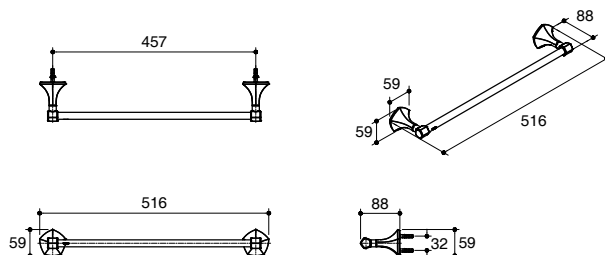

For a full range of color finishes in your market please contact your local Kohler representative.

Dimensions are approximate.
Unit: mm

EX27060T

EX27061T

EX27062T

EX27063T

Note: The recommended dimension for installation can be adjusted according to user preferences and layout.