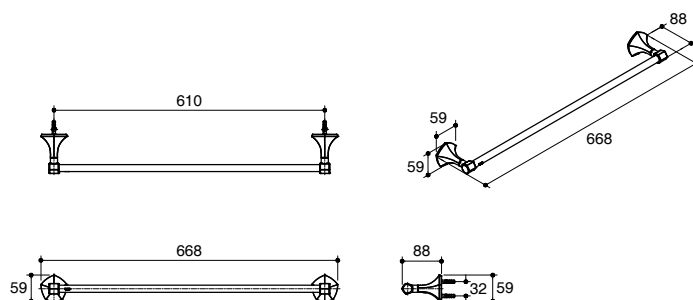

For a full range of color finishes in your market please contact your local Kohler representative.

Dimensions are approximate.
Unit: mm

EX27060T

EX27061T

EX27062T

EX27063T

Note: The recommended dimension for installation can be adjusted according to user preferences and layout.