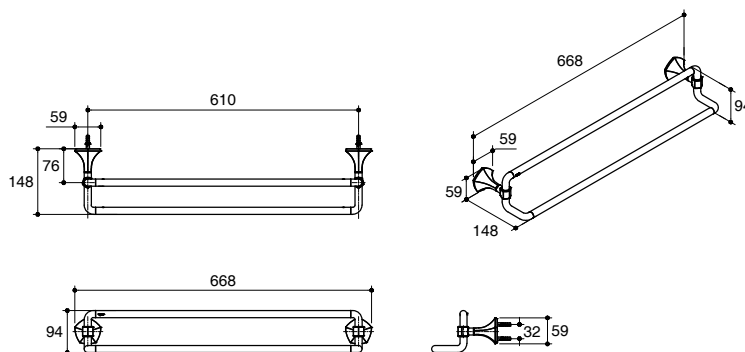

For a full range of color finishes in your market please contact your local Kohler representative.

Dimensions are approximate.
Unit: mm

EX27060T

EX27061T

EX27062T

EX27063T

Note: The recommended dimension for installation can be adjusted according to user preferences and layout.