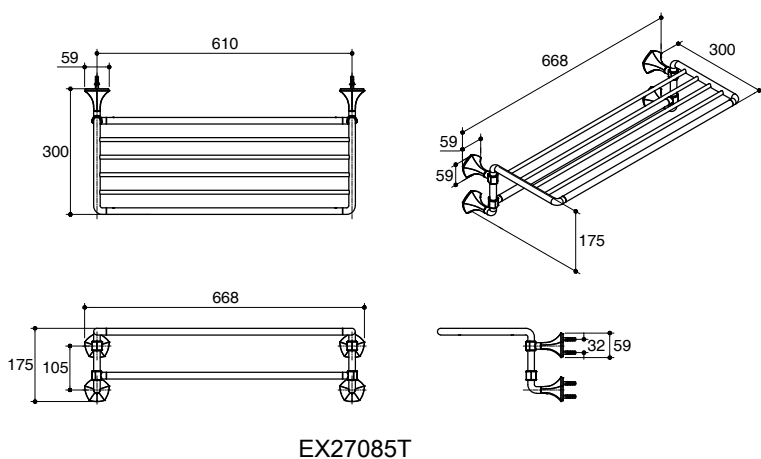

For a full range of color finishes in your market please contact your local Kohler representative.

Dimensions are approximate.
Unit: mm

Note: The recommended dimension for installation can be adjusted according to user preferences and layout.