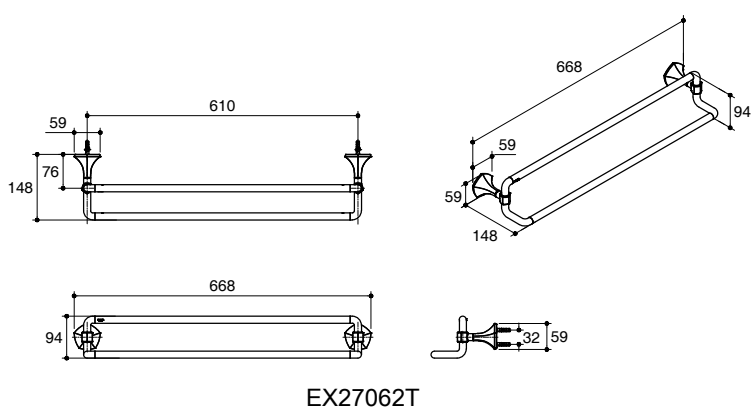

For a full range of color finishes in your market please contact your local Kohler representative.

Dimensions are approximate.
Unit: mm

Note: The recommended dimension for installation can be adjusted according to user preferences and layout.