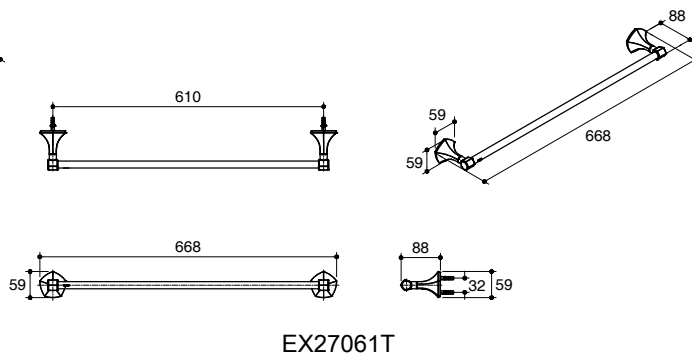

For a full range of color finishes in your market please contact your local Kohler representative.

Dimensions are approximate.
Unit: mm

Note: The recommended dimension for installation can be adjusted according to user preferences and layout.