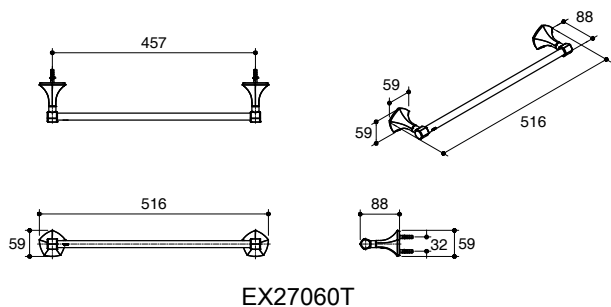

For a full range of color finishes in your market please contact your local Kohler representative.

Dimensions are approximate.
Unit: mm

Note: The recommended dimension for installation can be adjusted according to user preferences and layout.