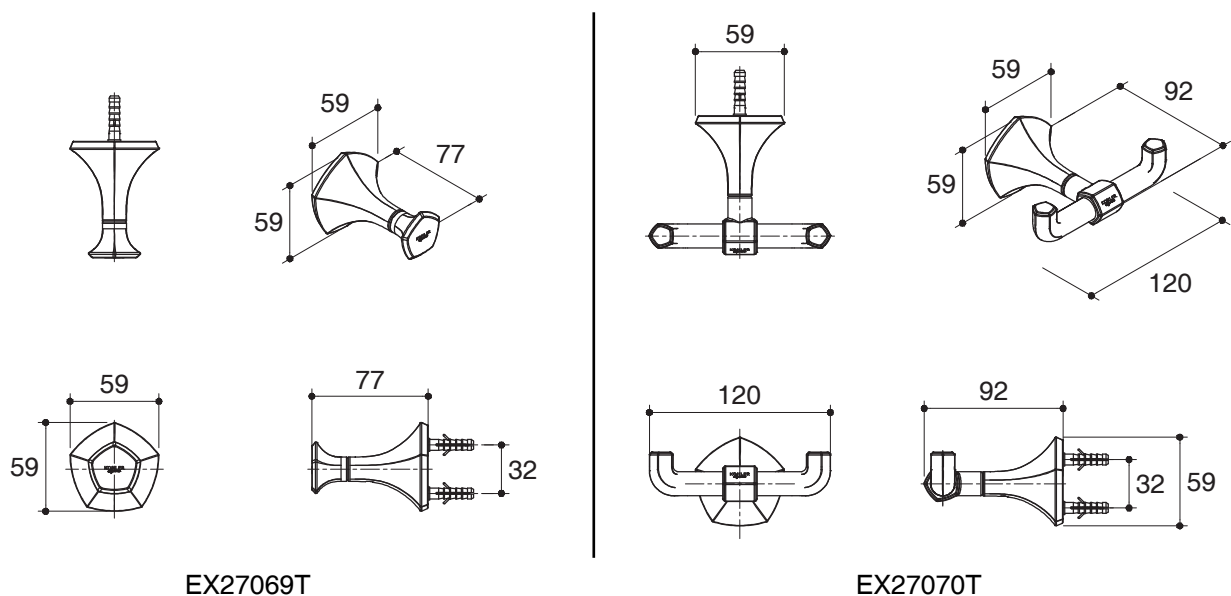

For a full range of color finishes in your market please contact your local Kohler representative.

Dimensions are approximate.
Unit: mm

Note: The recommended dimension for installation can be adjusted according to user preferences and layout.