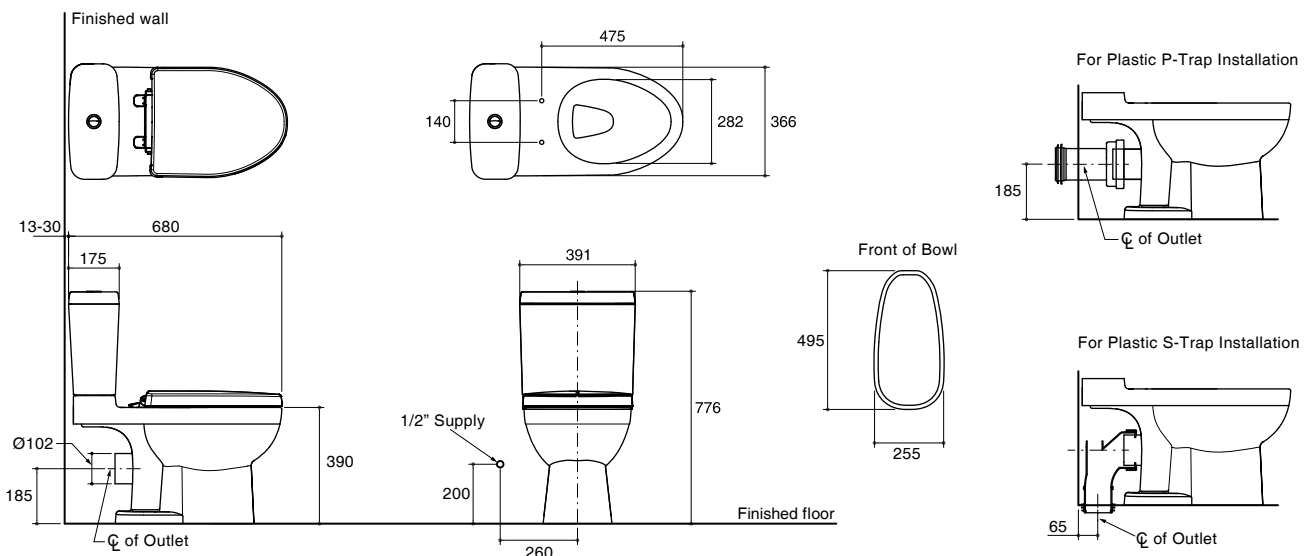

Features

- Vitreous china.
- Round-front bowl.
- Concealed bowl.
- Includes wrapped seat.
- Includes polished chrome push button.
- Wash Down flushing system.
- Dual flush 3/4.5 liter per flush.
- 185 mm rough-in for Plastic P-trap(K-28413H-**).
- 65 mm rough-in for Plastic S-trap(K-28414H-**).
- 680 x 391 x 776 mm

Codes/Standards Applicable

Specified model meets or exceeds the following:

- BS:EN 997

TWO-PIECE TOILET WITH SEAT

K-28413H ALSO K-28414H

Technical Information

Fixture:	
Configuration	two-piece, round-front
Water per flush	3/4.5 liter
Passageway	51 mm
Water area	127 x 102 mm
Water depth from rim	240 mm
Seat post hole centers	140 mm

Specified Model

Model	Description	Color/Finished
K-28413H	Reach Concealed two-piece toilet 3/4.5L, P-trap 185 MM, with Wrapped seat	0: White
K-28414H	Reach Concealed two-piece toilet 3/4.5L, S-trap 65 MM, with Wrapped seat	0: White

Dimensions are approximate.

Unit: mm

Note: The recommended dimension for installation can be adjusted according to user preferences and layout.

Kohler Co. reserves the right to make changes in product characteristics, packaging, or availability at anytime without notice.