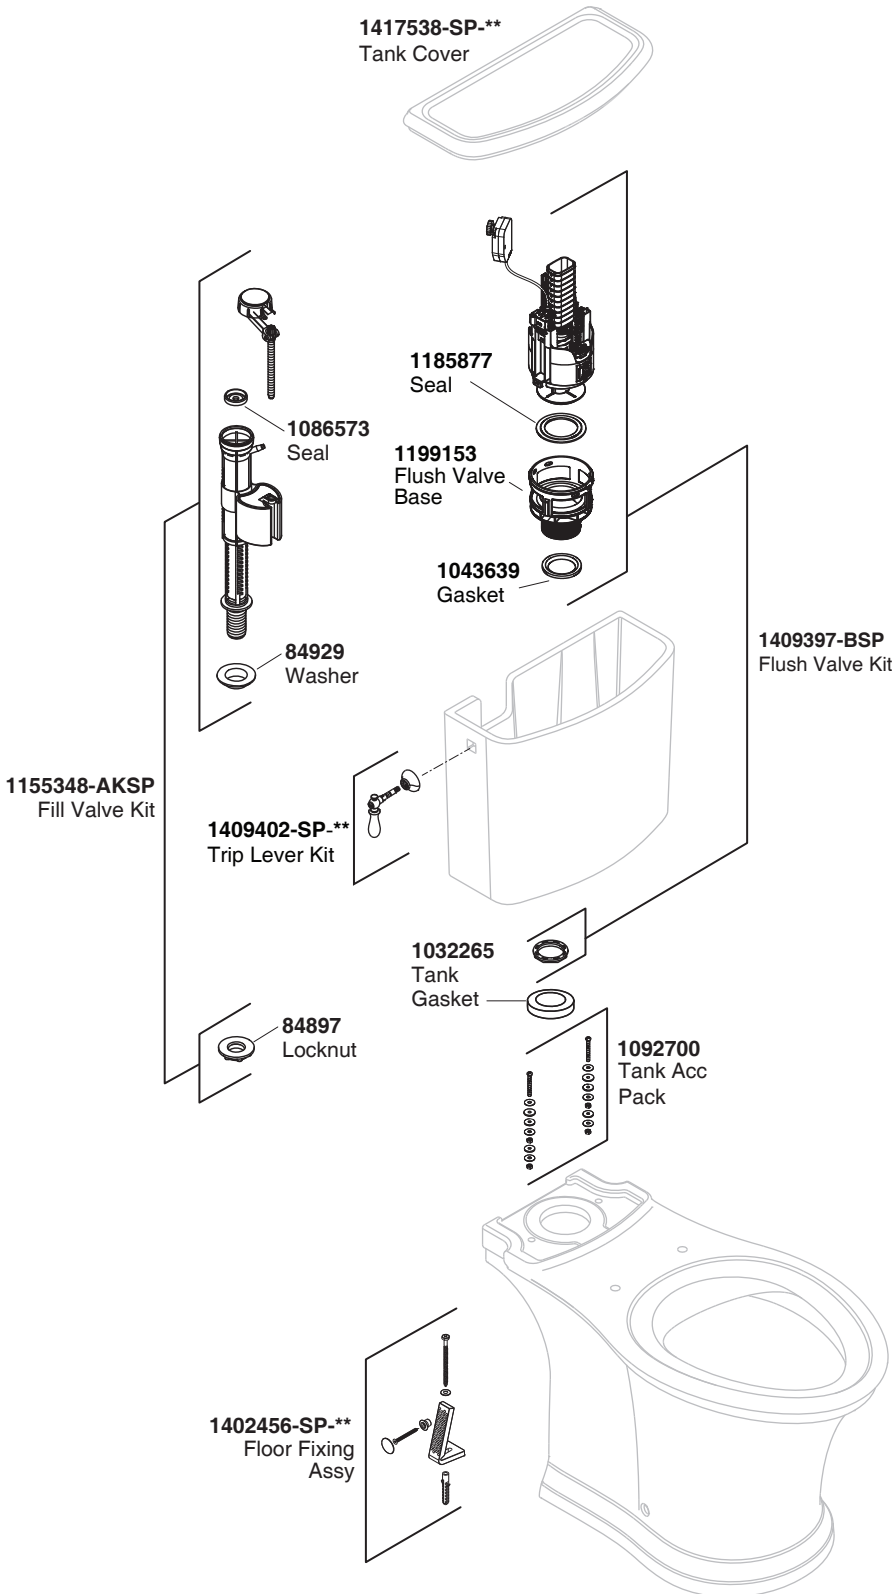

Model Toilet	Bowl	Tank	Seat	Connector
K-30635H-S-**	K-27466H-**	K-27468H-**	K-22697K-**	1138552

**Finish/color code must be specified when ordering.