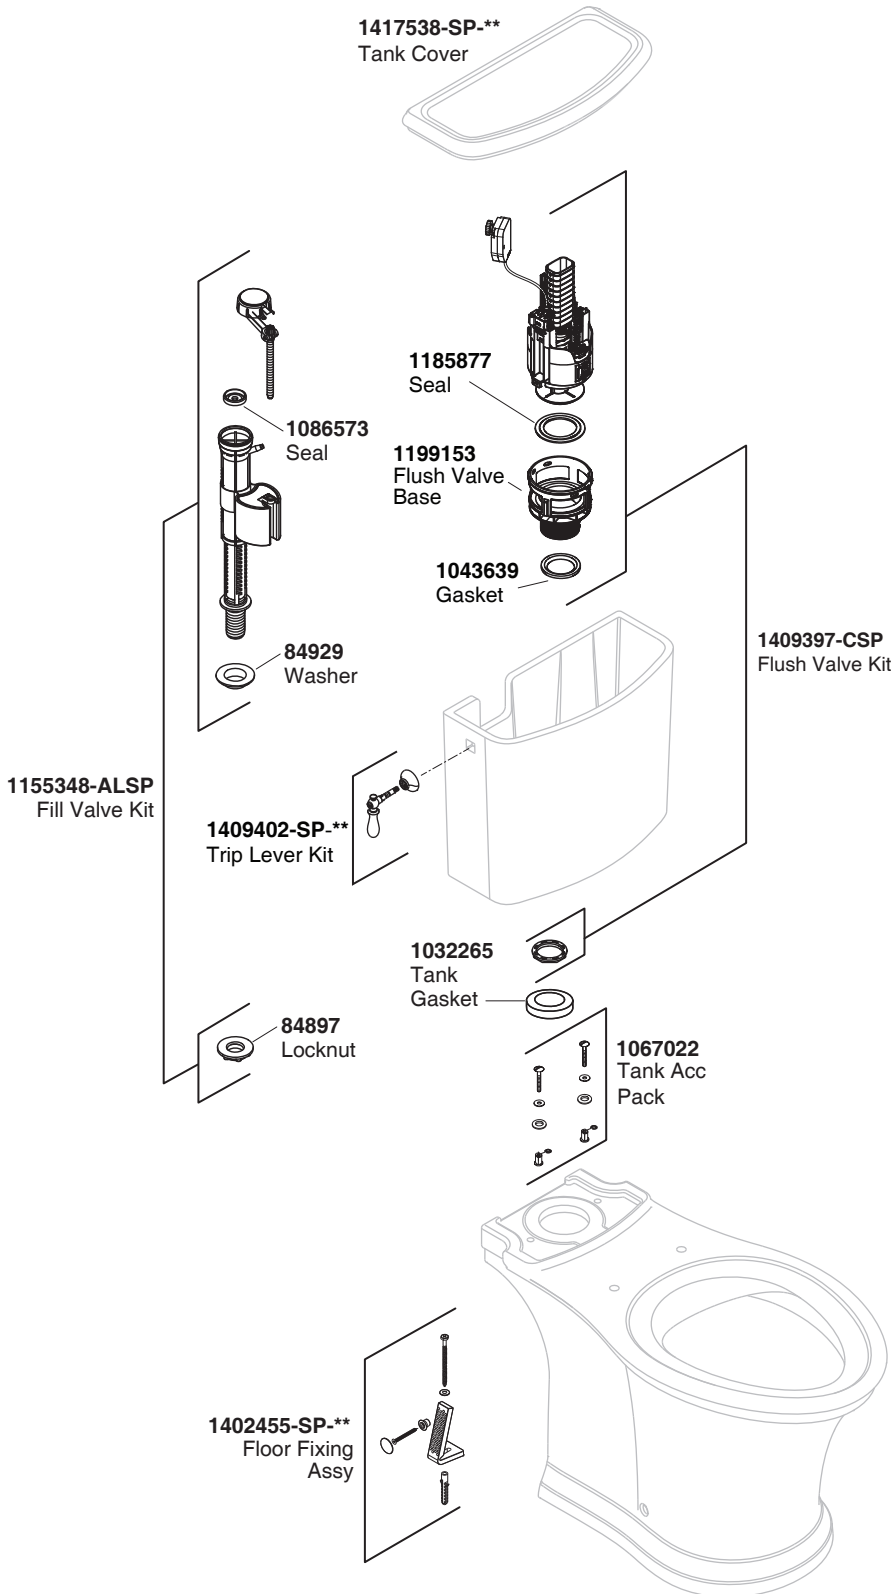

Model Toilet	Bowl	Tank	Seat	Connector
K-30729K-S-**	K-30725K-**	K-27467K-**	K-22697K-**	1084337-A

**Finish/color code must be specified when ordering.