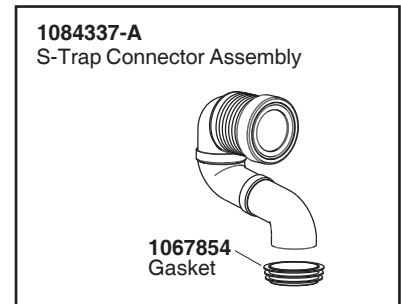

Model Toilet	Bowl	Tank	Seat	Connector
K-30729K-S-**	K-30725K-**	K-27467K-**	K-22697K-**	1084337-A

**Finish/color code must be specified when ordering.