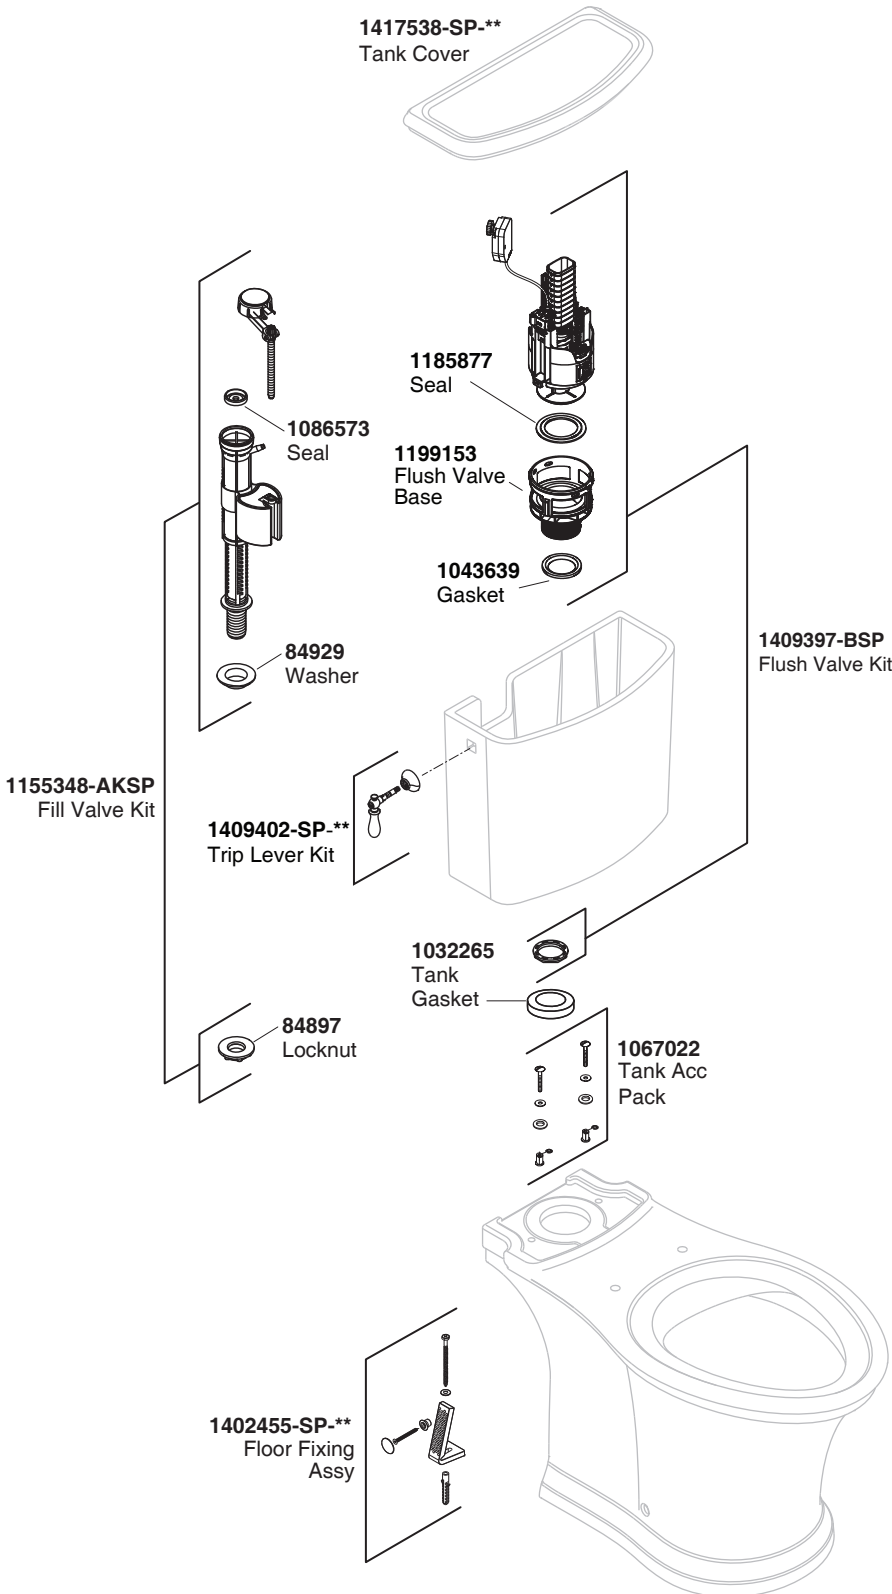

Model Toilet	Bowl	Tank	Seat	Connector
K-30731K-S-**	K-30725K-**	K-27468K-**	K-22697K-**	1084337-A

**Finish/color code must be specified when ordering.