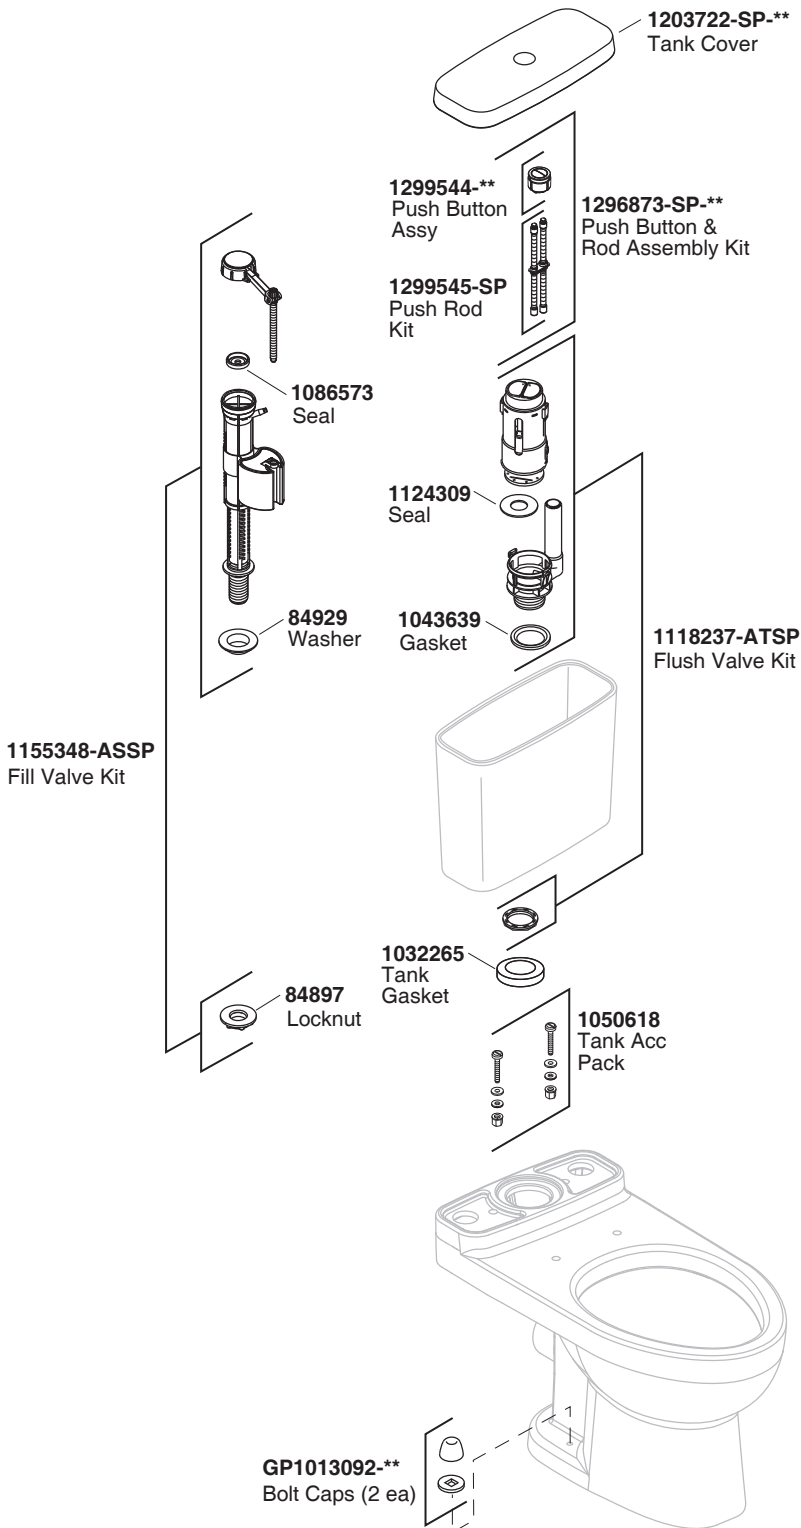

Model Toilet	Bowl	Tank	Seat	Connector
K-28415K-**	K-28412K-**	K-23118K-PTR-**	K-3857K-**	1138552

\*\*Finish/color code must be specified when ordering.