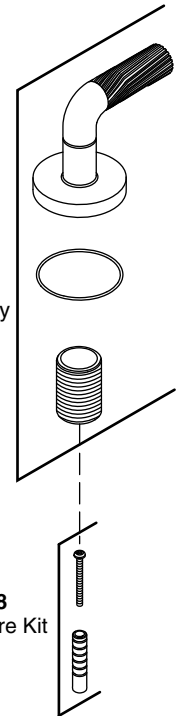

Service Parts

P32363

P32419

P40882

1553720**
Lever Handle Assembly
(For P32363)

1553721**
Lever Handle Assembly
(For P32419)

1553723**
Hot Lever
Handle Assembly
(For P40882)

1480218
Hardware Kit

1480215**
Tall Spout
Assembly

1480214**
Aerator Kit

1553722**
Cold Lever
Handle Assembly
(For P40882)

1480218
Hardware Kit

**Finish/color code must be specified when ordering.

We reserve the right to make revisions without notice in the design of products or in packaging unless this right has specifically been waived at the time the order is accepted.