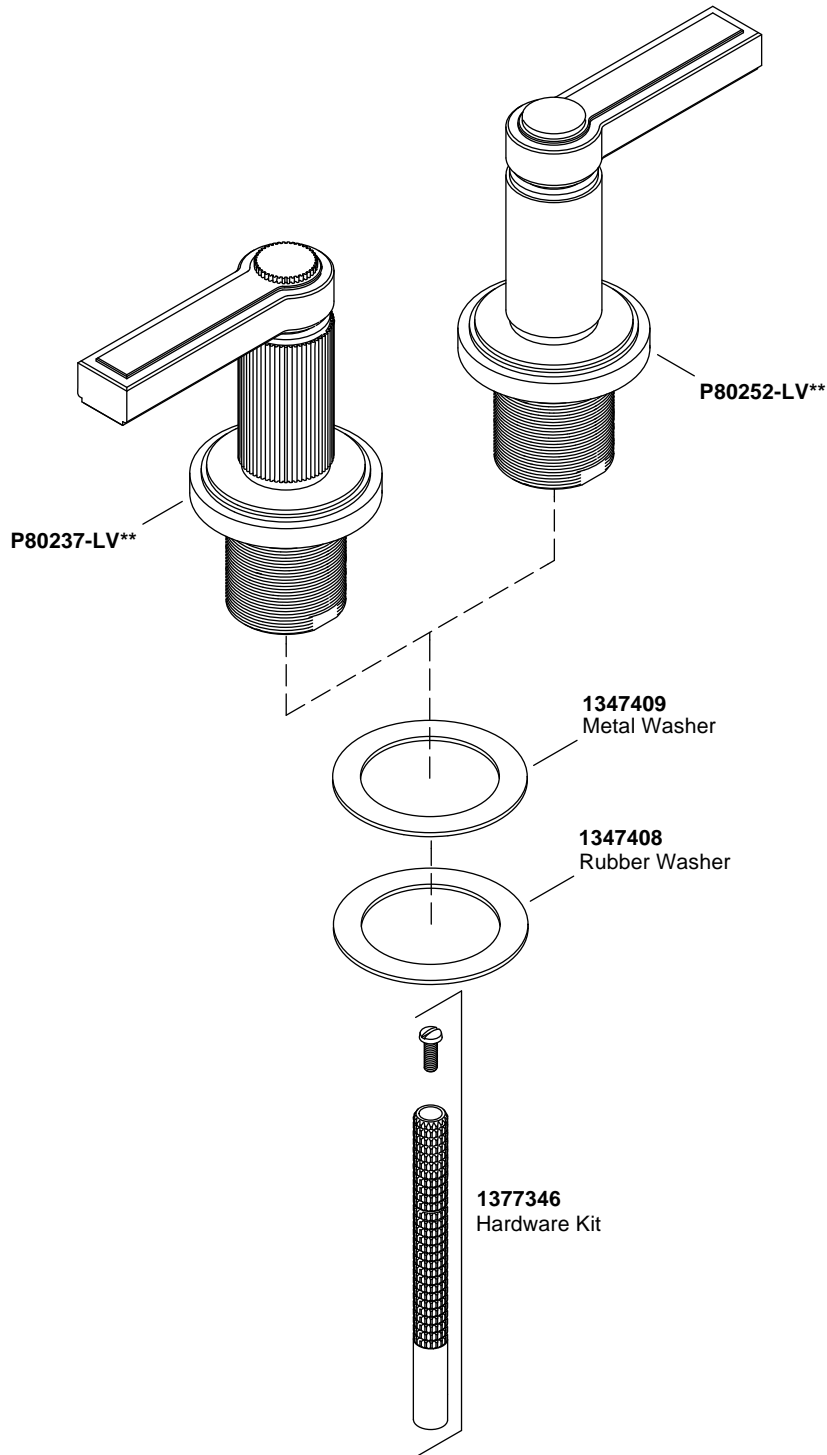

KALLISTA®

Vir Stil® And Vir Stil® Minimal Deck Diverter, Lever Handle

Service Parts

P80237-LV
P80252-LV

**Finish/color code must be specified when ordering.

We reserve the right to make revisions without notice in the design of products or in packaging unless this right has specifically been waived at the time the order is accepted.