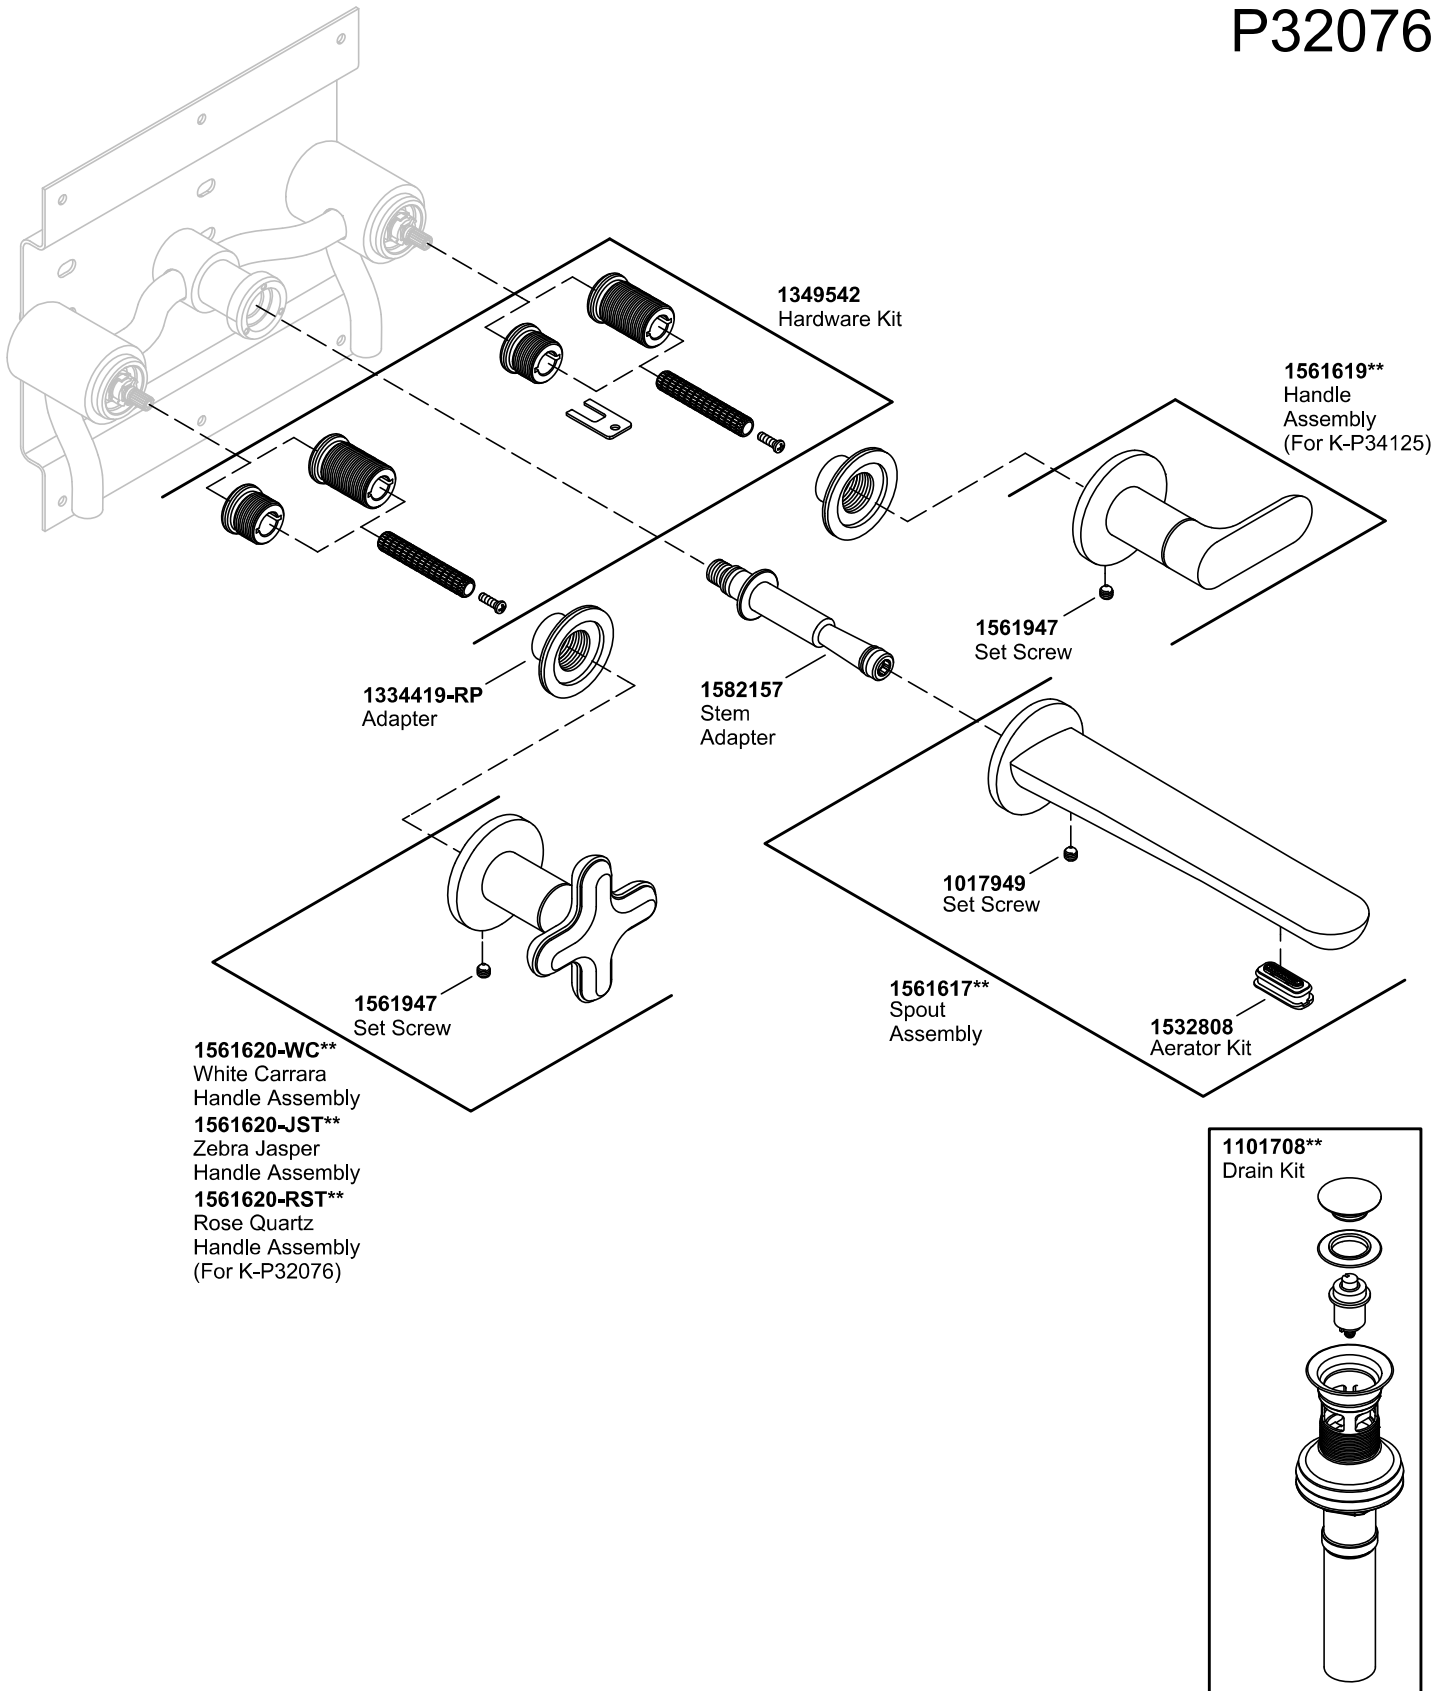

KALLISTA Capsule™ Wall-Mount Sink Faucet

Service Parts

P34125
P32076

**Finish/color code must be specified when ordering.

We reserve the right to make revisions without notice in the design of products or in packaging unless this right has specifically been waived at the time the order is accepted.