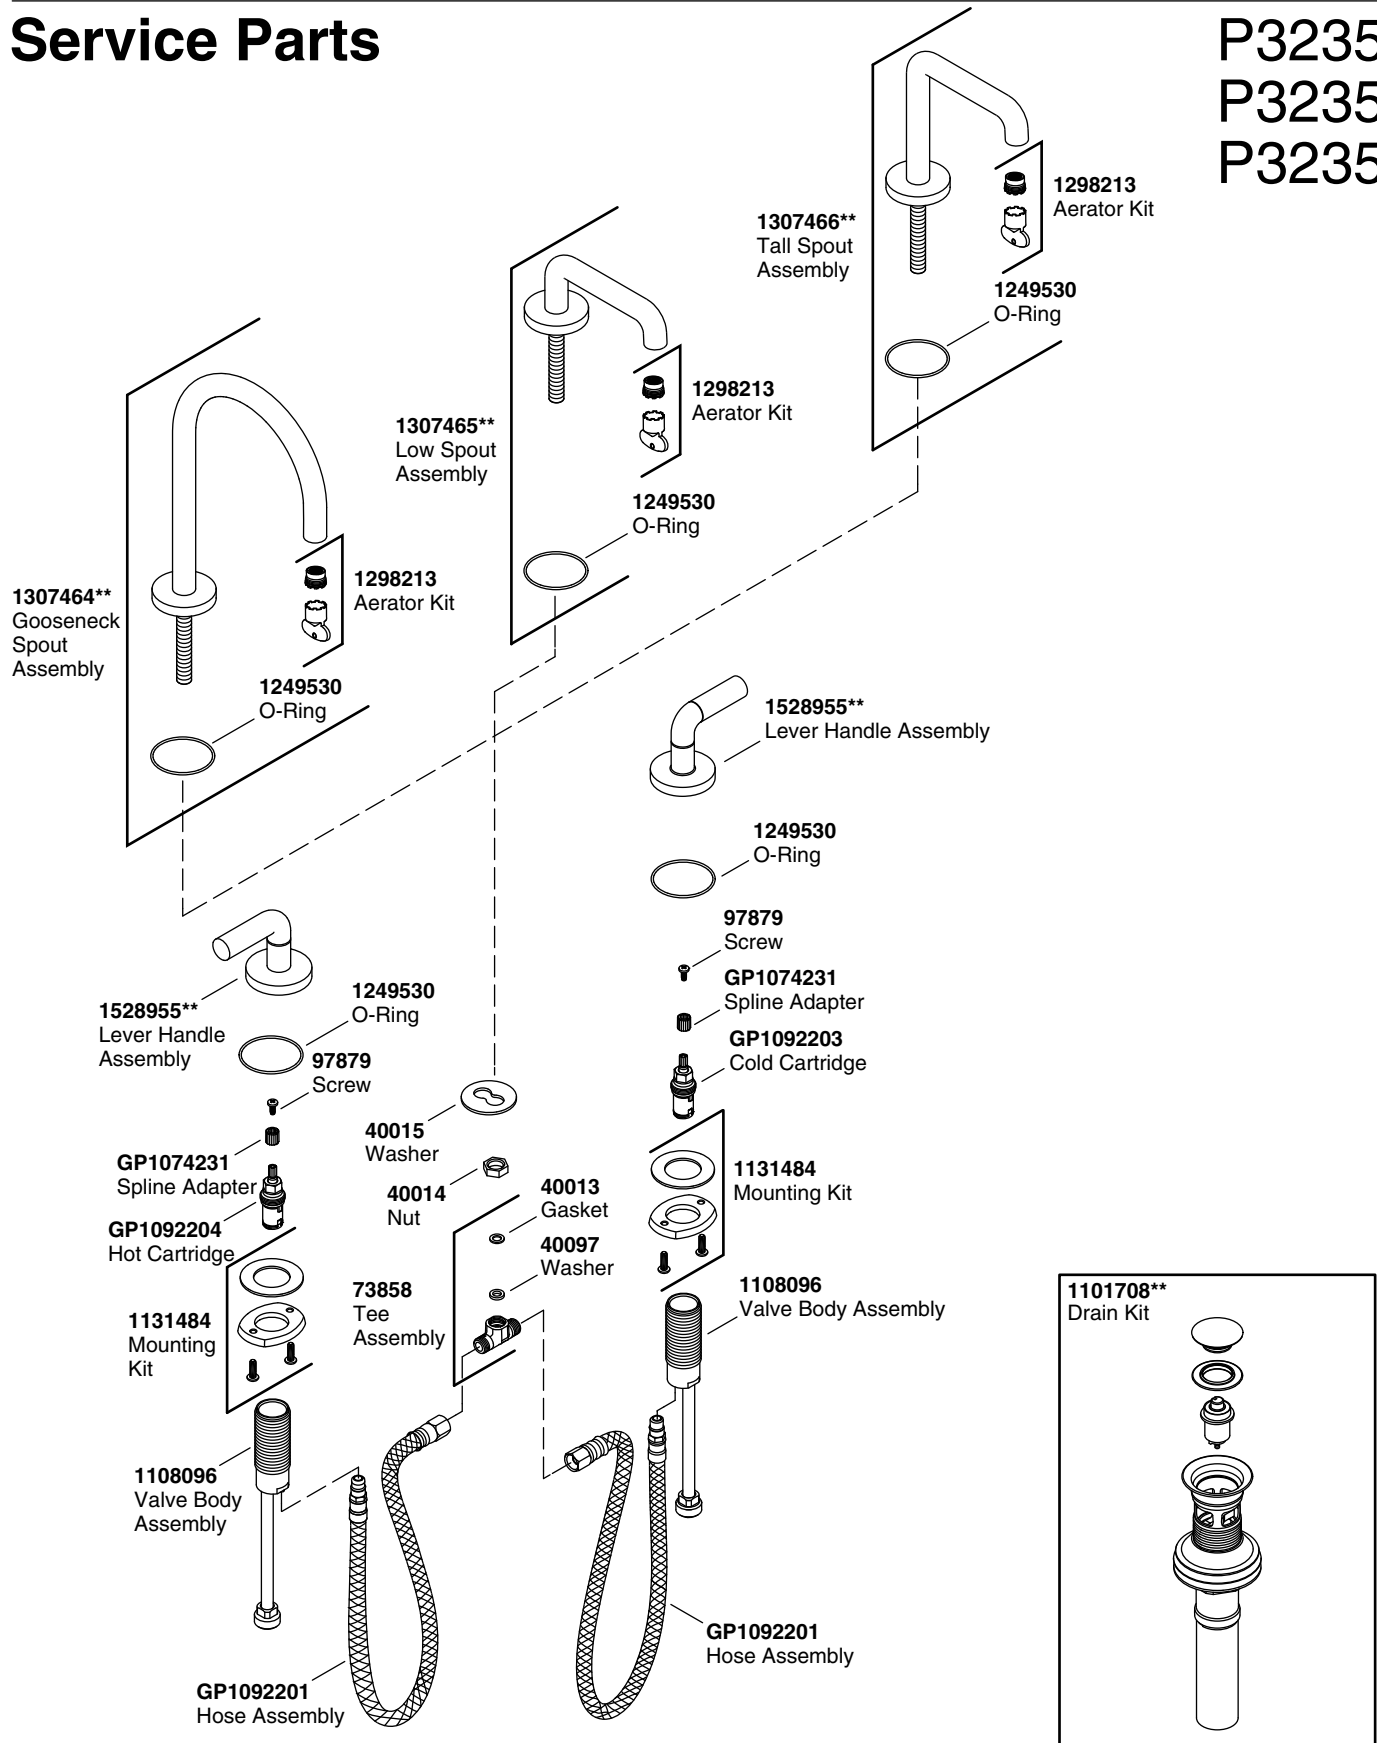

# KALLISTA One™ P.E. Guerin Decorative Handle Bathroom Sink Faucets

## Service Parts

P32356  
P32357  
P32358

\*\*Finish/color code must be specified when ordering.

We reserve the right to make revisions without notice in the design of products or in packaging unless this right has specifically been waived at the time the order is accepted.