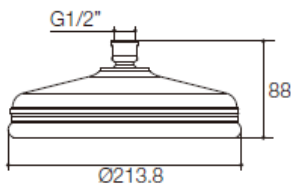

Product Specification:

Model	Finish	Description
K-15990T	CP BN SN	8" Traditional Round Rain Air Katalyst Showerhead
K-15991T	AF BGD PGD	10" Traditional Round Rain Air Katalyst Showerhead
K-15993T	RGD(K-15990T) BV(K-15990T)	12" Traditional Round Rain Air Katalyst Showerhead

Product Dimension:

K-15990T

K-15991T

K-15993T

Please note that the above information are subject to change without notice.