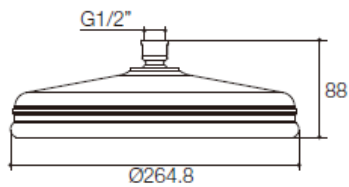

Product Specification:

Model	Finish	Description
K-15990T	CP BN SN	8" Traditional Round Rain Air Katalyst Showerhead
K-15991T	AF BGD PGD	10" Traditional Round Rain Air Katalyst Showerhead
K-15993T	RGD(K-15990T) BV(K-15990T)	12" Traditional Round Rain Air Katalyst Showerhead

Product Dimension:

K-15990T

K-15991T

K-15993T

Please note that the above information are subject to change without notice.