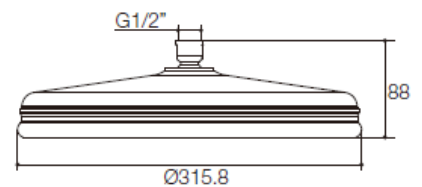

Product Specification:

Model	Finish	Description
K-15990T	CP BN SN	8" Traditional Round Rain Air Katalyst Showerhead
K-15991T	AF BGD PGD	10" Traditional Round Rain Air Katalyst Showerhead
K-15993T	RGD(K-15990T) BV(K-15990T)	12" Traditional Round Rain Air Katalyst Showerhead

Product Dimension:

K-15990T

K-15991T

K-15993T

Please note that the above information are subject to change without notice.