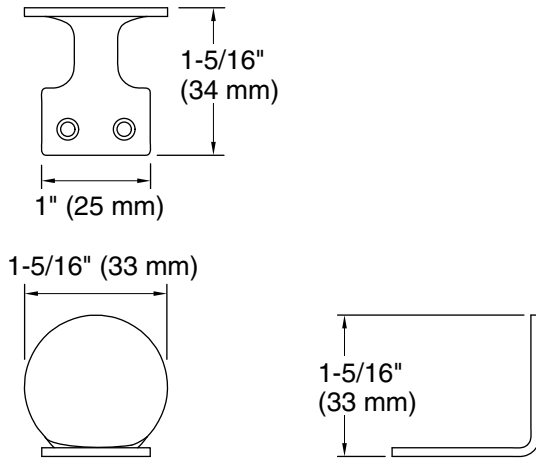

**K-38134T**

**K-38161T**

**K-38496T**

**K-38505T**

**K-38905T-UWH**

**K-38906T-UWH**

科勒公司保留随时修改产品规格的权利，恕不另行通知。  
如需查看最新的规格表，请访问 [kohler.com.cn](http://kohler.com.cn)。

**Kohler Co. reserves the right to make revisions without notice to product specifications.  
For the most current Specification Sheet, go to [kohler.com.cn](http://kohler.com.cn).**