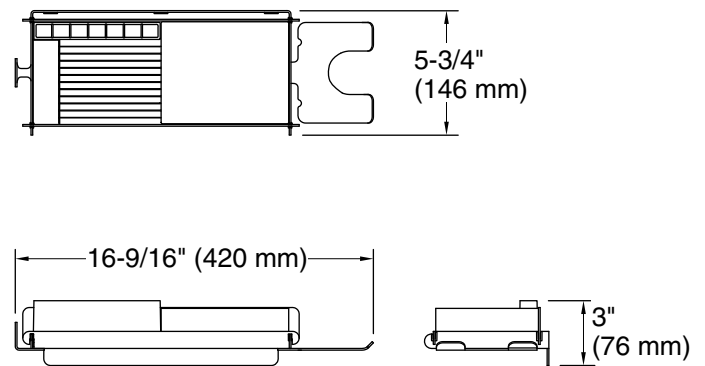

**K-38134T**

**K-38161T**

**K-38496T**

**K-38505T**

**K-38905T-UWH**

**K-38906T-UWH**

科勒公司保留随时修改产品规格的权利，恕不另行通知。  
如需查看最新的规格表，请访问 [kohler.com.cn](http://kohler.com.cn)。

**Kohler Co. reserves the right to make revisions without notice to product specifications.  
For the most current Specification Sheet, go to [kohler.com.cn](http://kohler.com.cn).**