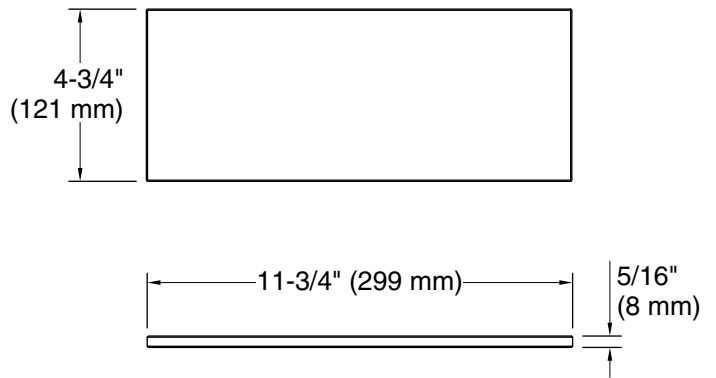

**K-38908T**

**K-38909T**

**K-38910T**

**K-35826T**

**K-38919T**

科勒公司保留随时修改产品规格的权利，恕不另行通知。  
如需查看最新的规格表，请访问 [kohler.com.cn](http://kohler.com.cn)。

**Kohler Co. reserves the right to make revisions without notice to product specifications.  
For the most current Specification Sheet, go to [kohler.com.cn](http://kohler.com.cn).**