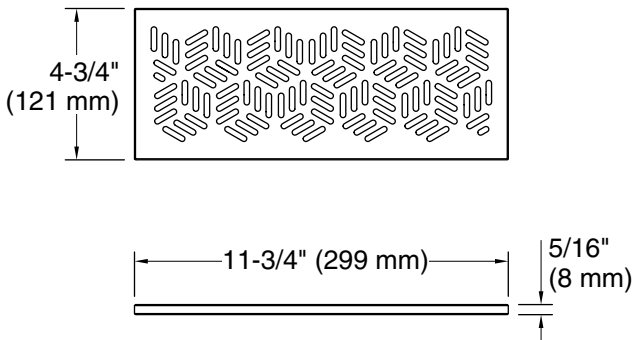

K-38909T

K-38910T

K-35826T

科勒公司保留随时修改产品规格的权利，恕不另行通知。
如需查看最新的规格表，请访问 kohler.com.cn。

**Kohler Co. reserves the right to make revisions without notice to product specifications.
For the most current Specification Sheet, go to kohler.com.cn.**