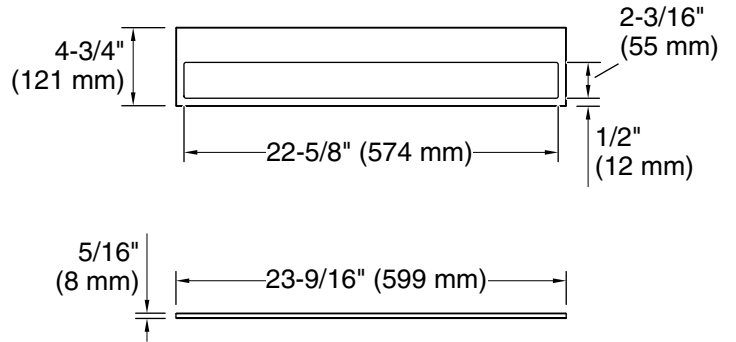

K-38909T

K-38910T

K-35826T

科勒公司保留随时修改产品规格的权利，恕不另行通知。
如需查看最新的规格表，请访问 kohler.com.cn。

**Kohler Co. reserves the right to make revisions without notice to product specifications.
For the most current Specification Sheet, go to kohler.com.cn.**