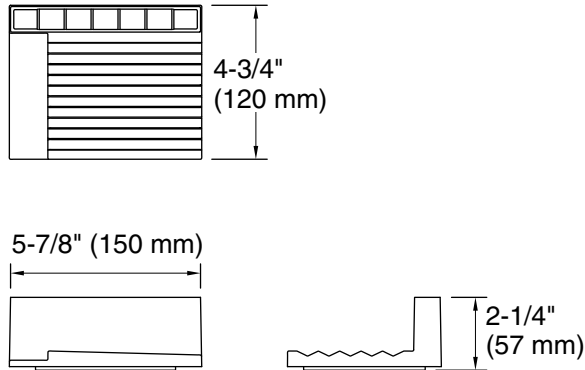

**K-38134T**

**K-38161T**

**K-38496T**

**K-38505T**

**K-38905T-UWH**

**K-38906T-UWH**

科勒公司保留随时修改产品规格的权利，恕不另行通知。  
如需查看最新的规格表，请访问 [kohler.com.cn](http://kohler.com.cn)。

**Kohler Co. reserves the right to make revisions without notice to product specifications.  
For the most current Specification Sheet, go to [kohler.com.cn](http://kohler.com.cn).**