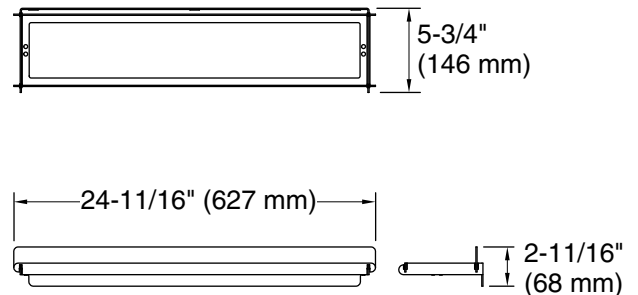

**K-38134T**

**K-38161T**

**K-38496T**

**K-38505T**

**K-38905T-UWH**

**K-38906T-UWH**

科勒公司保留随时修改产品规格的权利，恕不另行通知。  
如需查看最新的规格表，请访问 [kohler.com.cn](http://kohler.com.cn)。

**Kohler Co. reserves the right to make revisions without notice to product specifications.  
For the most current Specification Sheet, go to [kohler.com.cn](http://kohler.com.cn).**