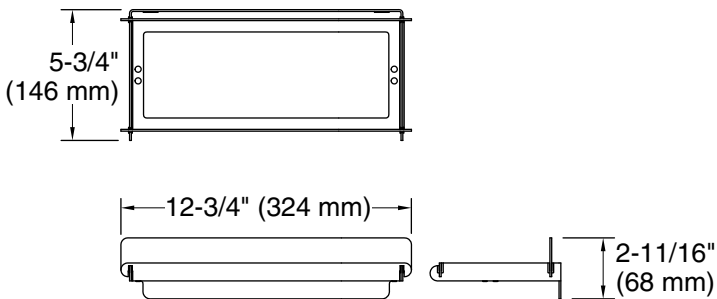

**K-38134T**

**K-38161T**

**K-38496T**

**K-38505T**

**K-38905T-UWH**

**K-38906T-UWH**

科勒公司保留随时修改产品规格的权利，恕不另行通知。  
如需查看最新的规格表，请访问 [kohler.com.cn](http://kohler.com.cn)。

**Kohler Co. reserves the right to make revisions without notice to product specifications.  
For the most current Specification Sheet, go to [kohler.com.cn](http://kohler.com.cn).**