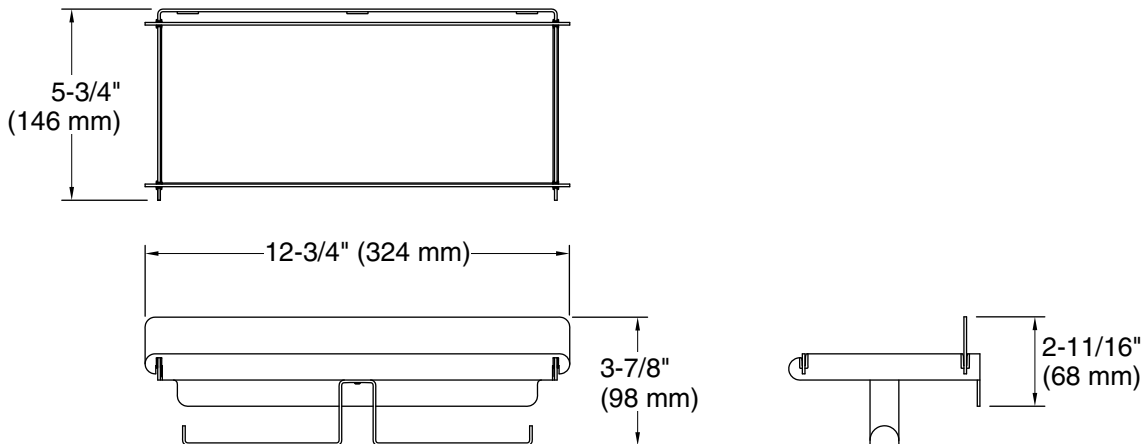

**K-38908T**

**K-38909T**

**K-38910T**

**K-35826T**

**K-38919T**

科勒公司保留随时修改产品规格的权利，恕不另行通知。  
如需查看最新的规格表，请访问 [kohler.com.cn](http://kohler.com.cn)。

**Kohler Co. reserves the right to make revisions without notice to product specifications.  
For the most current Specification Sheet, go to [kohler.com.cn](http://kohler.com.cn).**