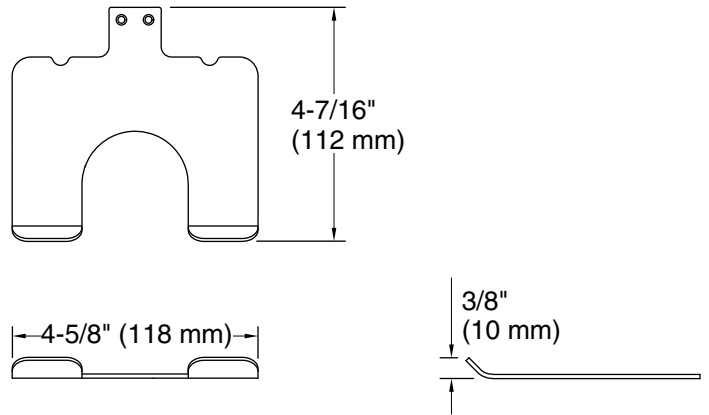

**K-38134T**

**K-38161T**

**K-38496T**

**K-38505T**

**K-38905T-UWH**

**K-38906T-UWH**

科勒公司保留随时修改产品规格的权利，恕不另行通知。  
如需查看最新的规格表，请访问 [kohler.com.cn](http://kohler.com.cn)。

**Kohler Co. reserves the right to make revisions without notice to product specifications.  
For the most current Specification Sheet, go to [kohler.com.cn](http://kohler.com.cn).**