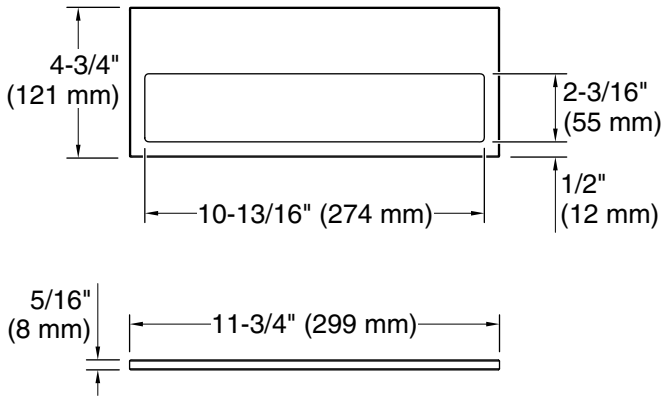

K-38908T

K-38909T

K-38910T

K-35826T

科勒公司保留随时修改产品规格的权利，恕不另行通知。
如需查看最新的规格表，请访问 kohler.com.cn。

**Kohler Co. reserves the right to make revisions without notice to product specifications.
For the most current Specification Sheet, go to kohler.com.cn.**