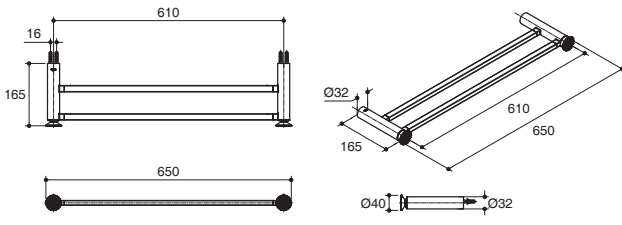

K-EX36215T