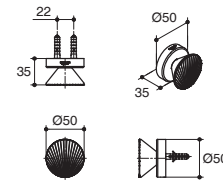

For a full range of color finishes in your market please contact your local Kohler representative.

Dimensions are approximate. (Do not direct measure a dimensional from picture below.)
Unit: mm

K-EX36213T

K-EX36214T

K-EX36215T

K-EX36216T

K-EX36217T

K-EX36219T

K-EX36218T

K-EX36220T

Note: The recommended dimension for installation can be adjusted according to user preferences and layout.