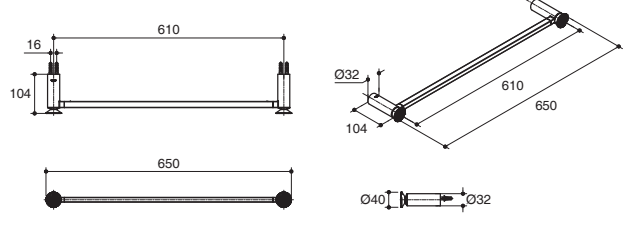

For a full range of color finishes in your market please contact your local Kohler representative.

Dimensions are approximate. (Do not direct measure a dimensional from picture below.)
Unit: mm

K-EX36213T