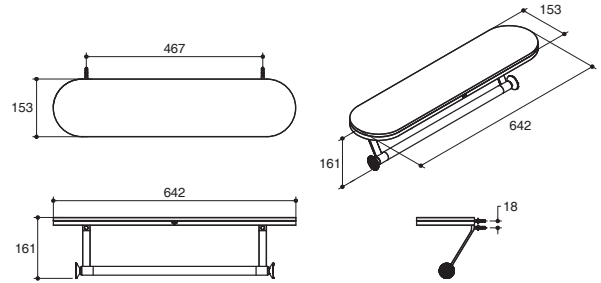

K-EX36216T