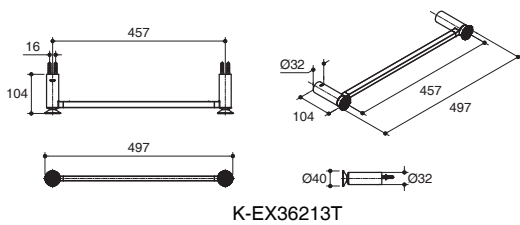

For a full range of color finishes in your market please contact your local Kohler representative.

Dimensions are approximate. (Do not direct measure a dimensional from picture below.)
Unit: mm

K-EX36213T