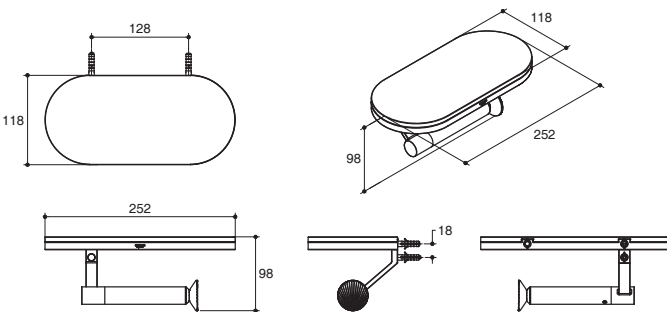

K-EX36217T