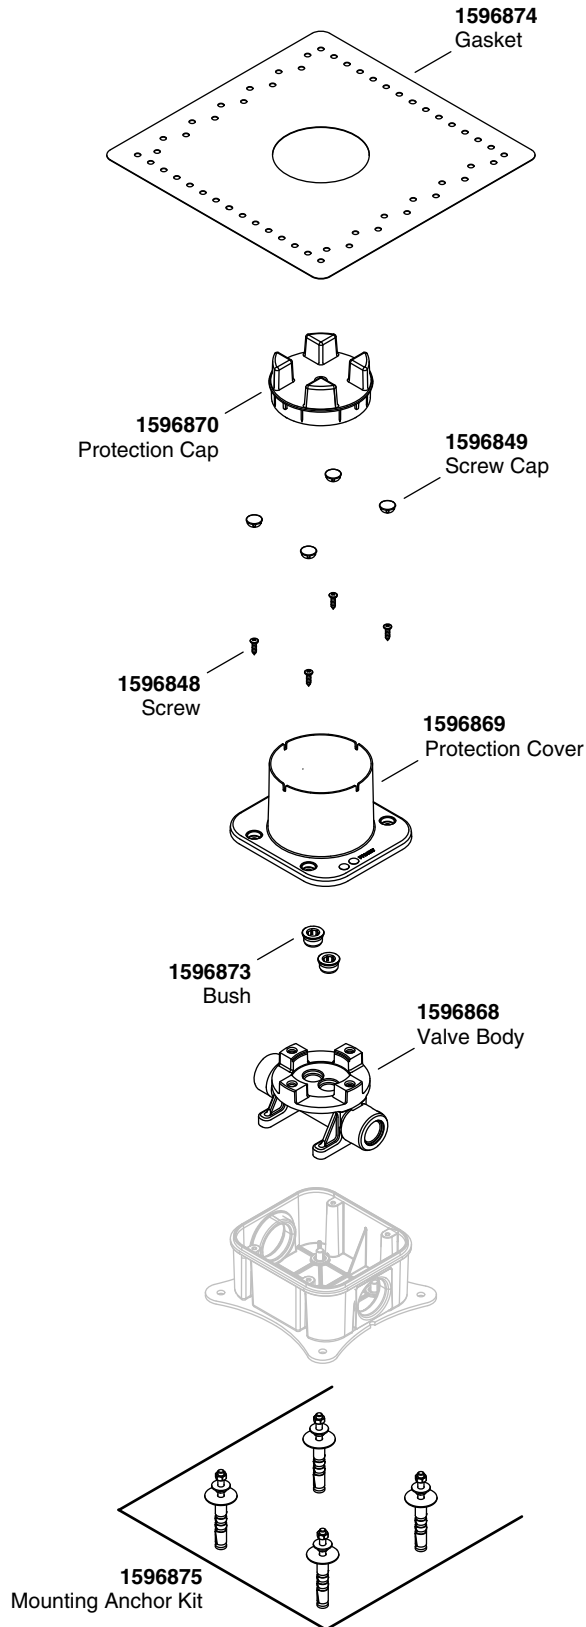

# KALLISTA® Foundations Floormount Faucet Mounting Block

## Service Parts

Foundations  
P32715

\*\*Finish/color code must be specified when ordering.

We reserve the right to make revisions without notice in the design of products or in packaging unless this right has specifically been waived at the time the order is accepted.