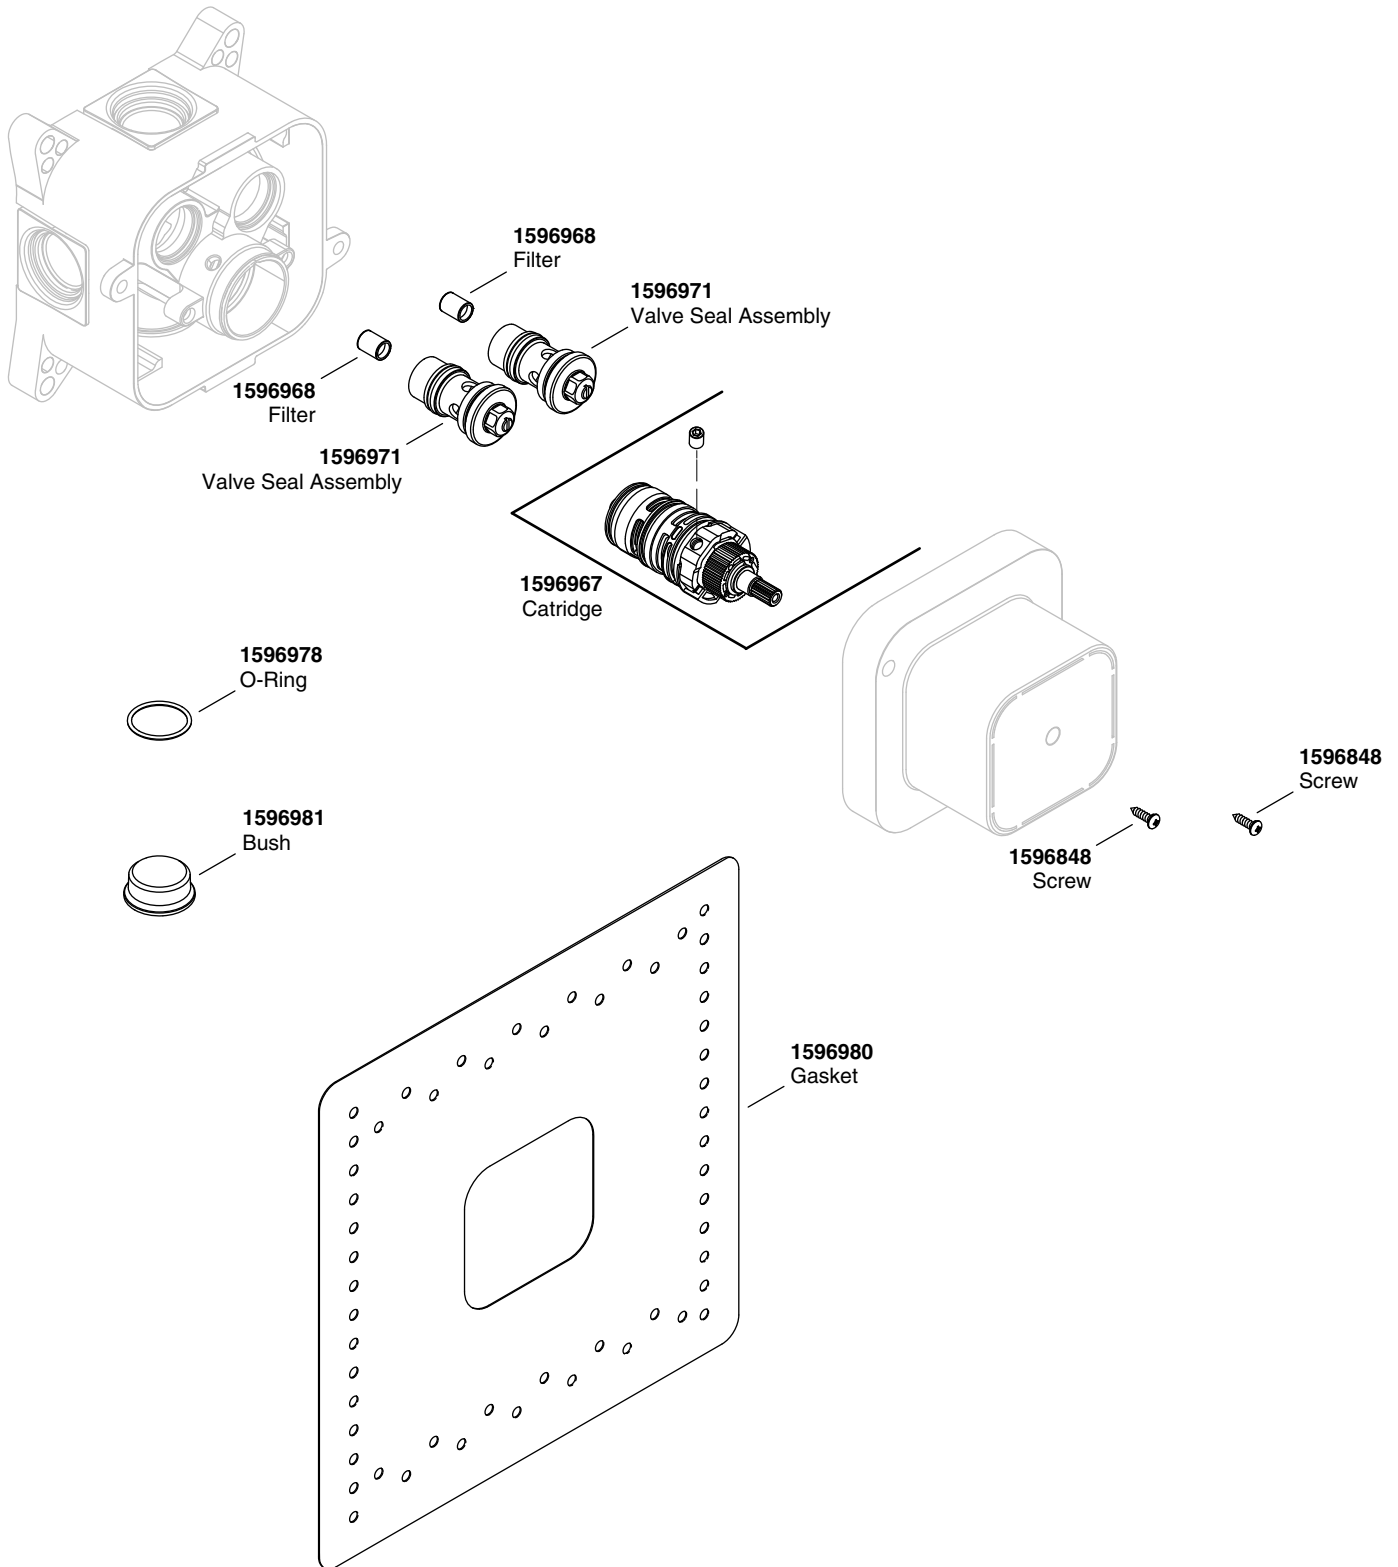

# KALLISTA® Thermostatic Trim Rough In Valve

## Service Parts

Foundations

P32995

\*\*Finish/color code must be specified when ordering.

We reserve the right to make revisions without notice in the design of products or in packaging unless this right has specifically been waived at the time the order is accepted.