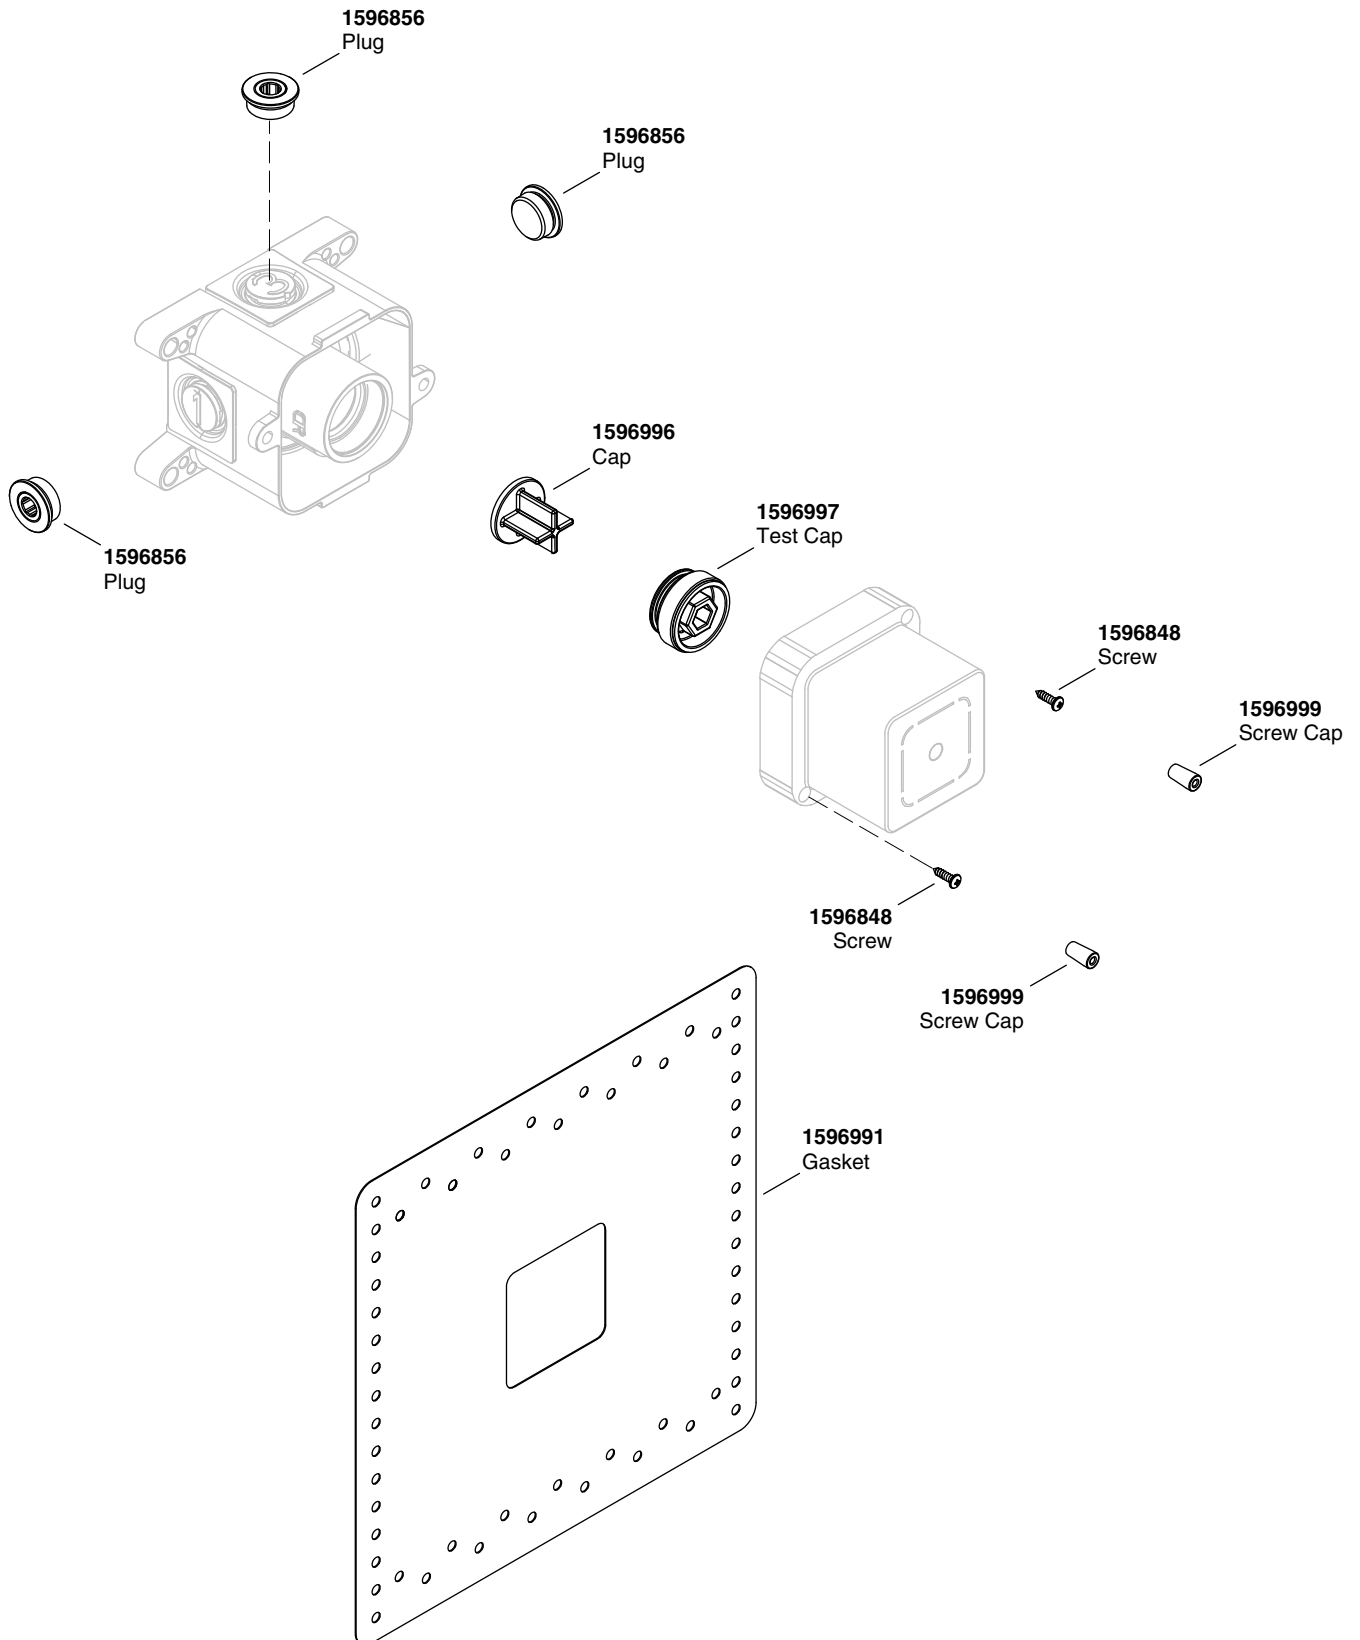

KALLISTA® Eco Transfer Trim Rough In Valve

Foundations

Service Parts

P32997

**Finish/color code must be specified when ordering.

We reserve the right to make revisions without notice in the design of products or in packaging unless this right has specifically been waived at the time the order is accepted.