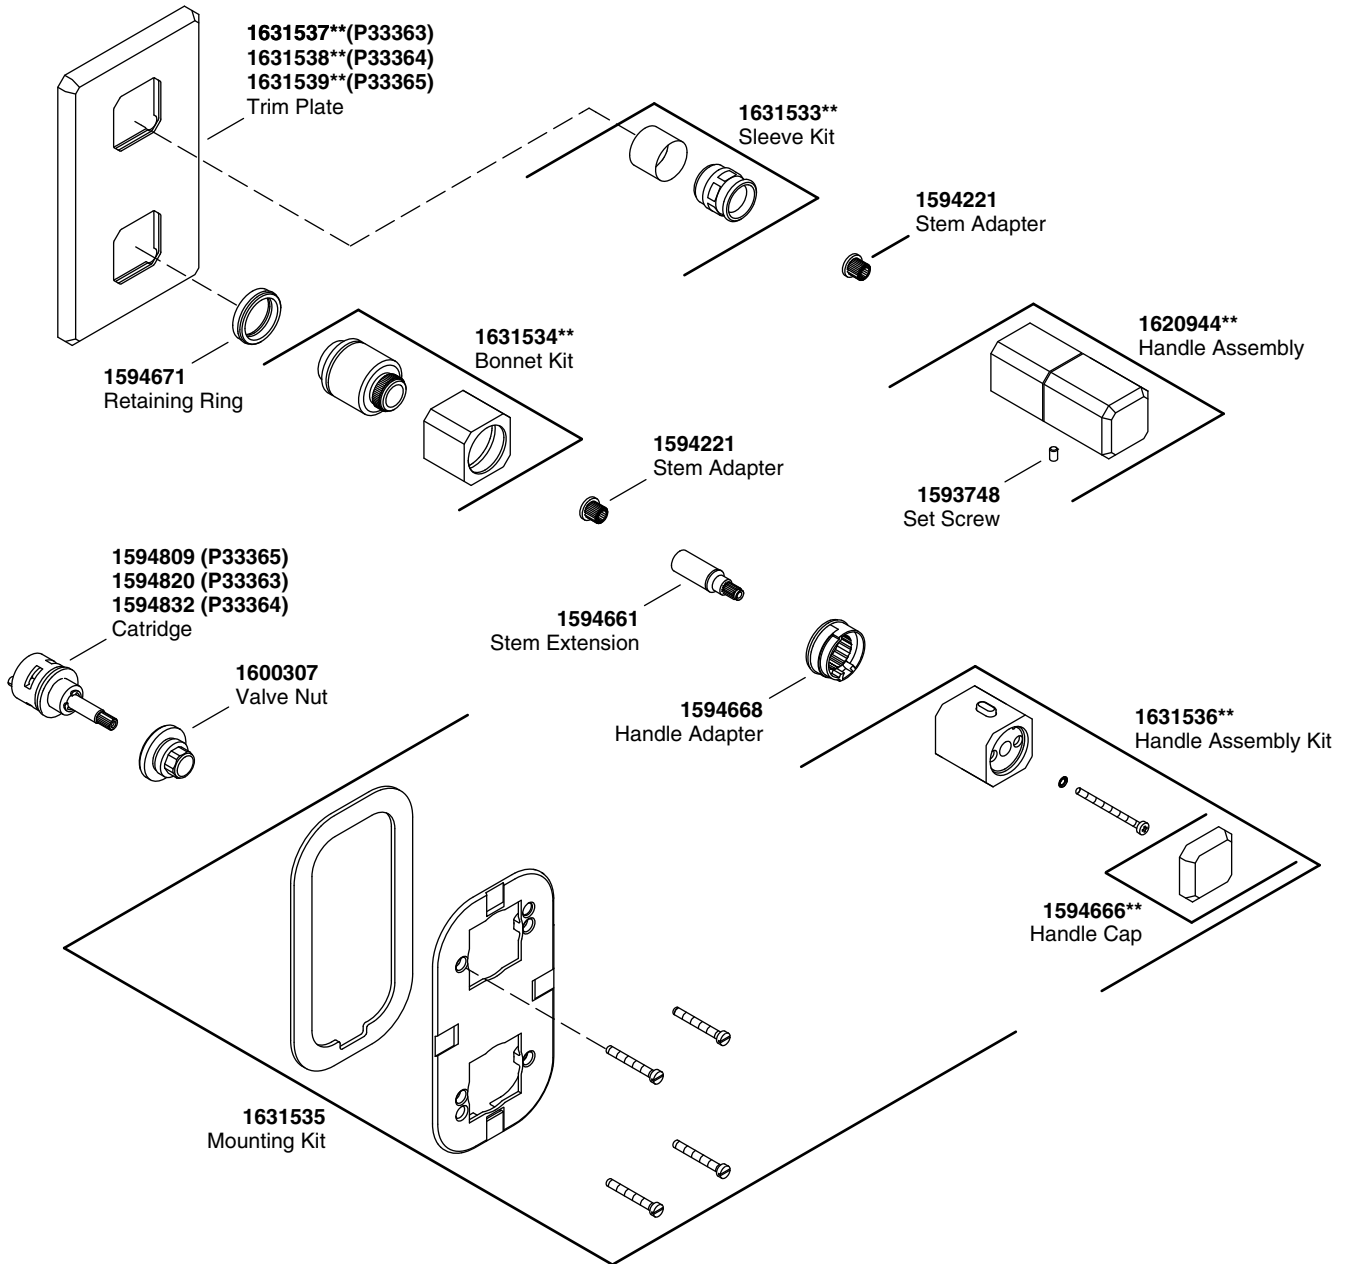

# KALLISTA™ Outlet Stacked Thermostatic Trim

Bezel™

## Service Parts

P33363

P33364

P33365

\*\*Finish/color code must be specified when ordering.

We reserve the right to make revisions without notice in the design of products or in packaging unless this right has specifically been waived at the time the order is accepted.